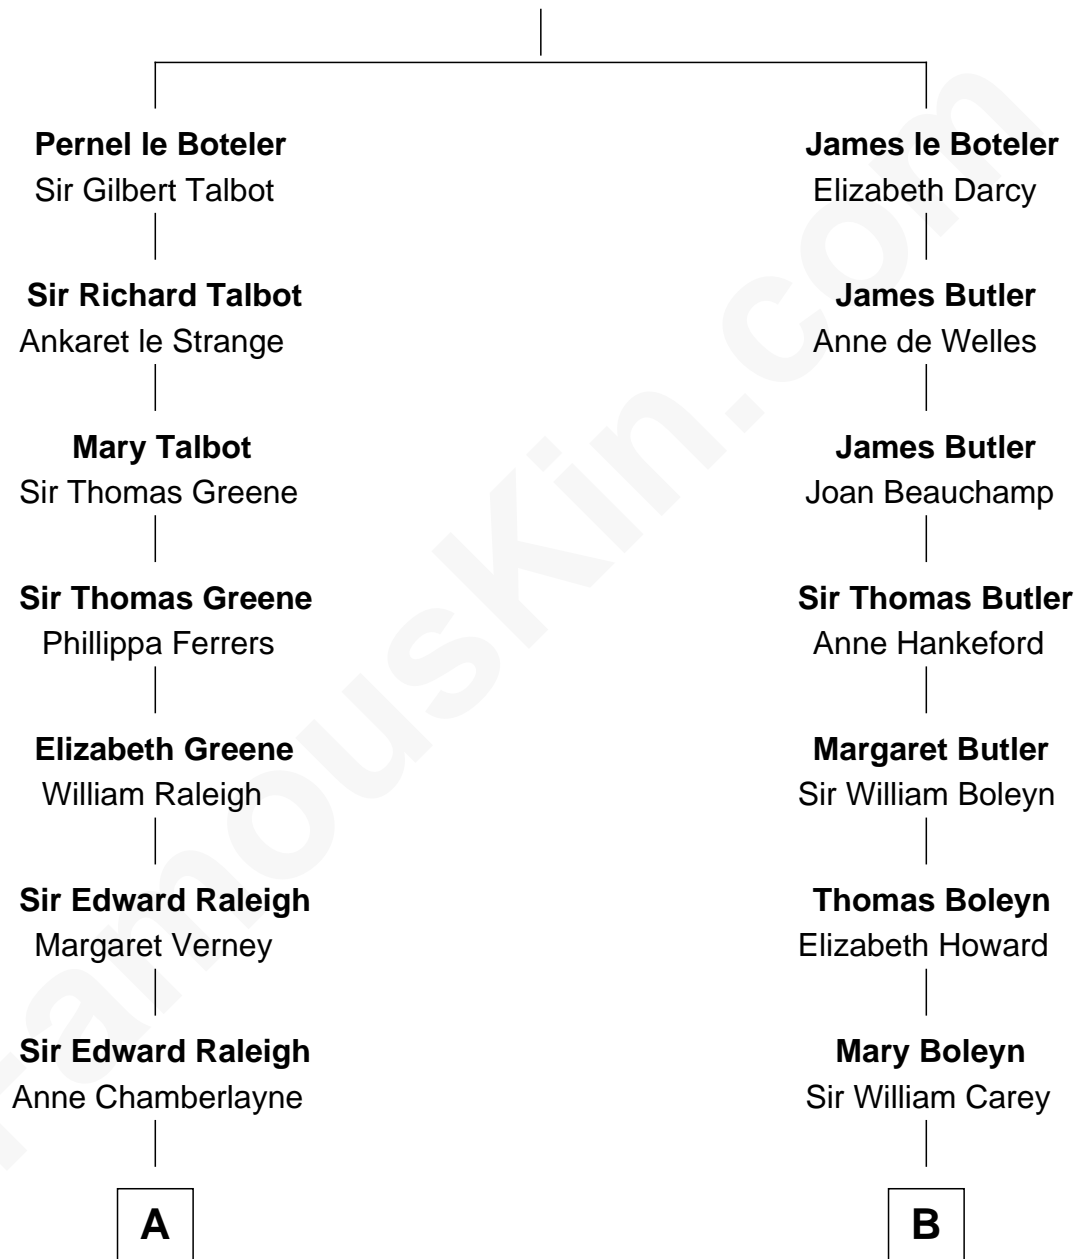

FamousKin.com

Relationship Chart of

Henry Clay Folger

Founder of Folger Shakespeare Library and Chairman of Standard Oil

18th cousin of

Edith (Bolling) Wilson

First Lady of President Woodrow Wilson

Sir James le Boteler

Eleanor de Bohun

C

Henry Clay Folger

Eliza Jane Clark

Henry Clay Folger

Chairman of Standard Oil

D

William Holcombe Bolling