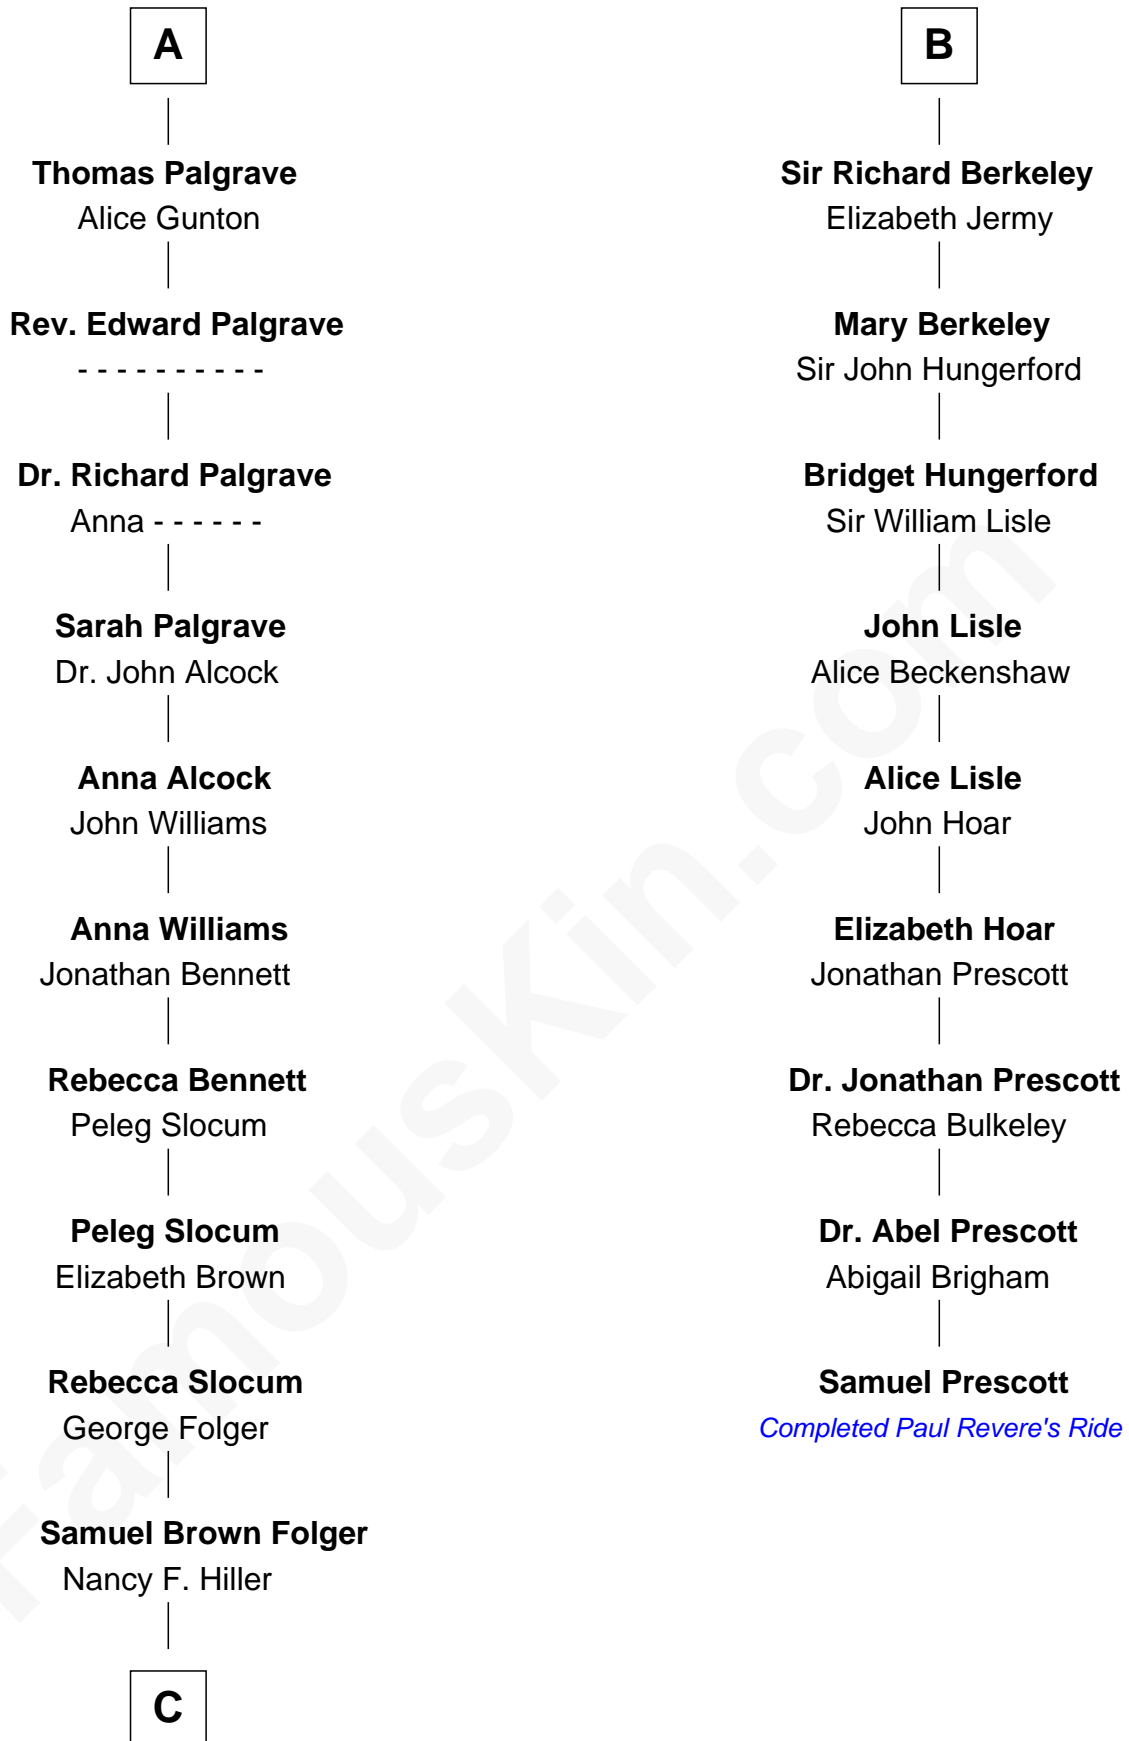

FamousKin.com

Relationship Chart of

Henry Clay Folger

Founder of Folger Shakespeare Library and Chairman of Standard Oil

15th cousin 3 times removed of

Samuel Prescott

Completed Paul Revere's Midnight Ride

Henry Plantagenet
Maud de Chaworth

Eleanor Plantagenet
Richard Fitzalan

Sir Richard Fitzalan
Elizabeth de Bohun

Elizabeth Fitzalan
Sir Robert Goushill

Elizabeth Goushill
Sir Robert Wingfield

Elizabeth Wingfield
Sir William Brandon

Eleanor Brandon
John Glemham

Anne Glemham
Henry Palgrave

A

Joan of Lancaster
John de Mowbray

John de Mowbray
Elizabeth de Segrave

Sir Thomas Mowbray
Elizabeth Fitzalan

Isabel Mowbray
Sir James Berkeley

Maurice Berkeley
Isabel Mead

Anne Berkeley
Sir William Dennis

Isabel Dennis
Sir John Berkeley

B

C

Henry Clay Folger

Eliza Jane Clark

Henry Clay Folger

Chairman of Standard Oil

FamousKin.com