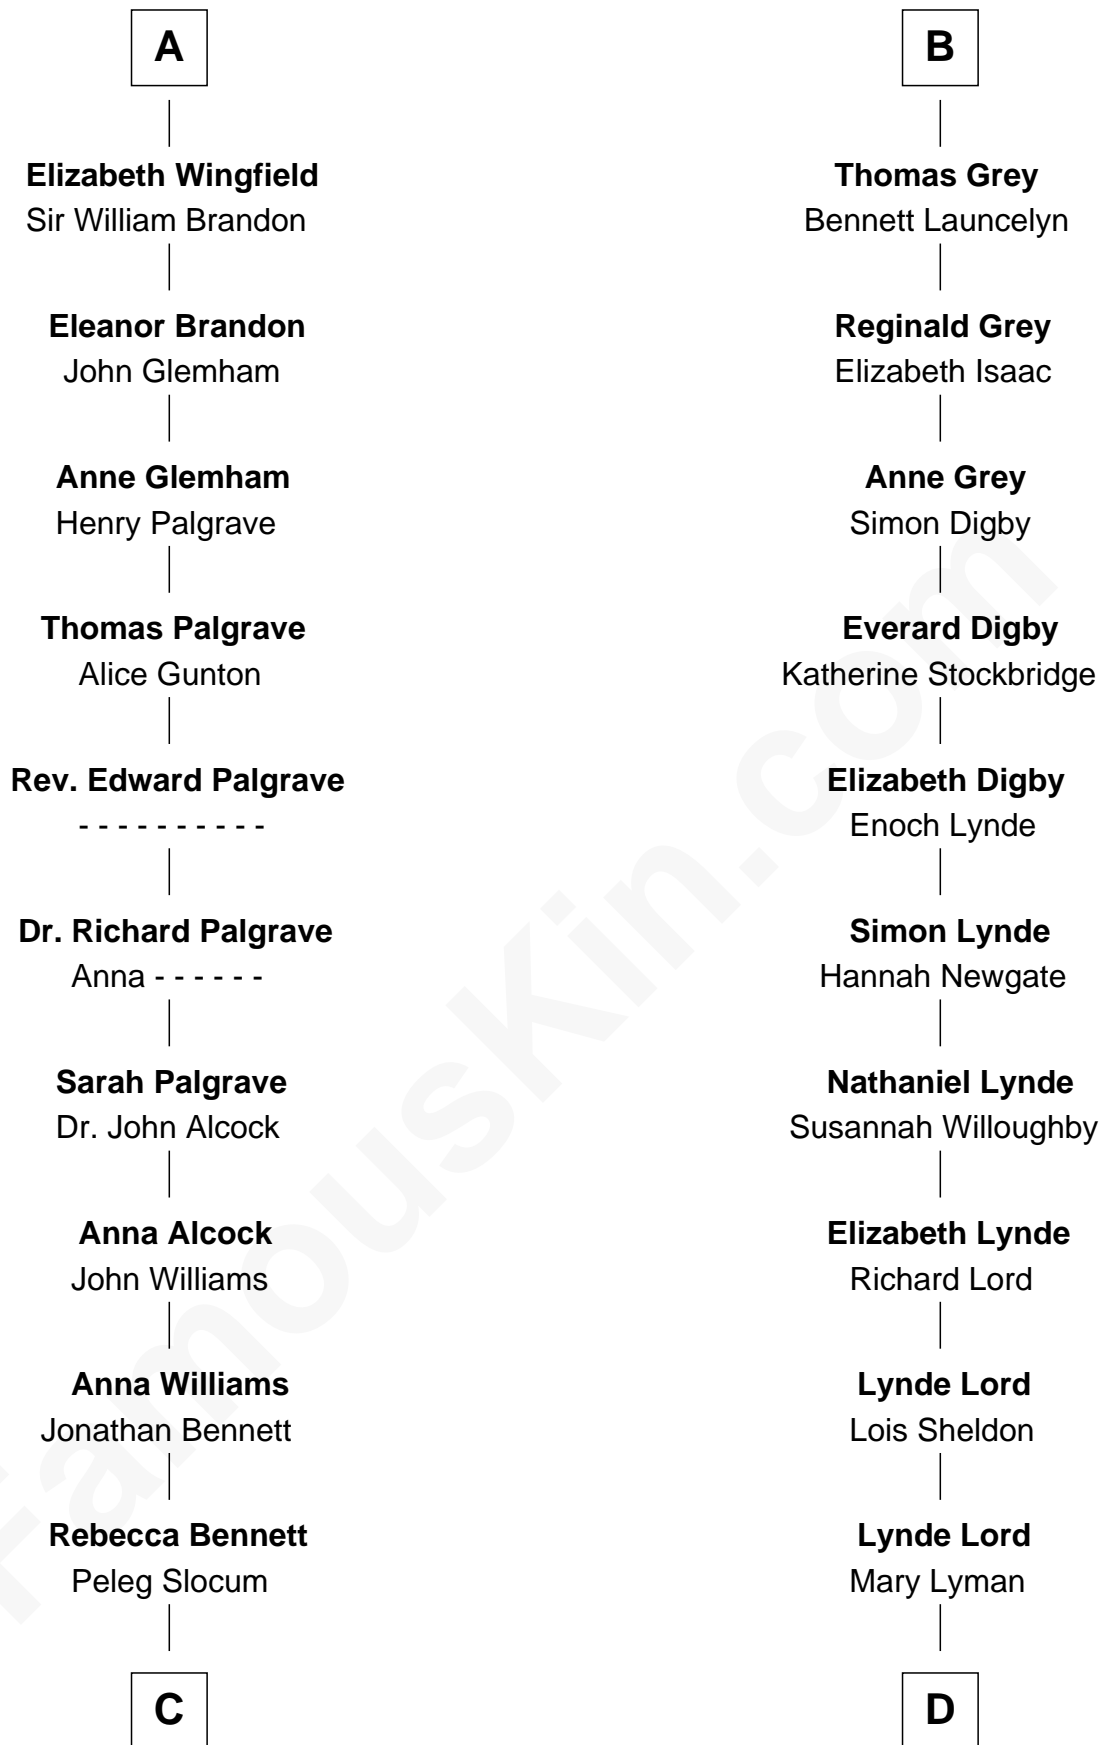

FamousKin.com

Relationship Chart of

Henry Clay Folger

Founder of Folger Shakespeare Library and Chairman of Standard Oil

19th cousin 2 times removed of

J.P. Morgan

American Banker and Art Collector

Sir Humphrey de Bohun

Eleanor de Bohun

Sir John de Verdun

Maud de Verdun

Sir John de Grey

Sir Roger de Grey

Elizabeth de Hastings

Sir Reynold de Grey

Eleanor le Strange

Sir Reynold Grey

Joan Astley

John Grey

Elizabeth - - - - -

Reginald Grey

Beatrice - - - - -

B

C

Peleg Slocum
Elizabeth Brown

Rebecca Slocum
George Folger

Samuel Brown Folger
Nancy F. Hiller

Henry Clay Folger
Eliza Jane Clark

Henry Clay Folger
Chairman of Standard Oil

D

Mary Sheldon Lord
John Pierpont

Juliet Pierpont
Junius Spencer Morgan