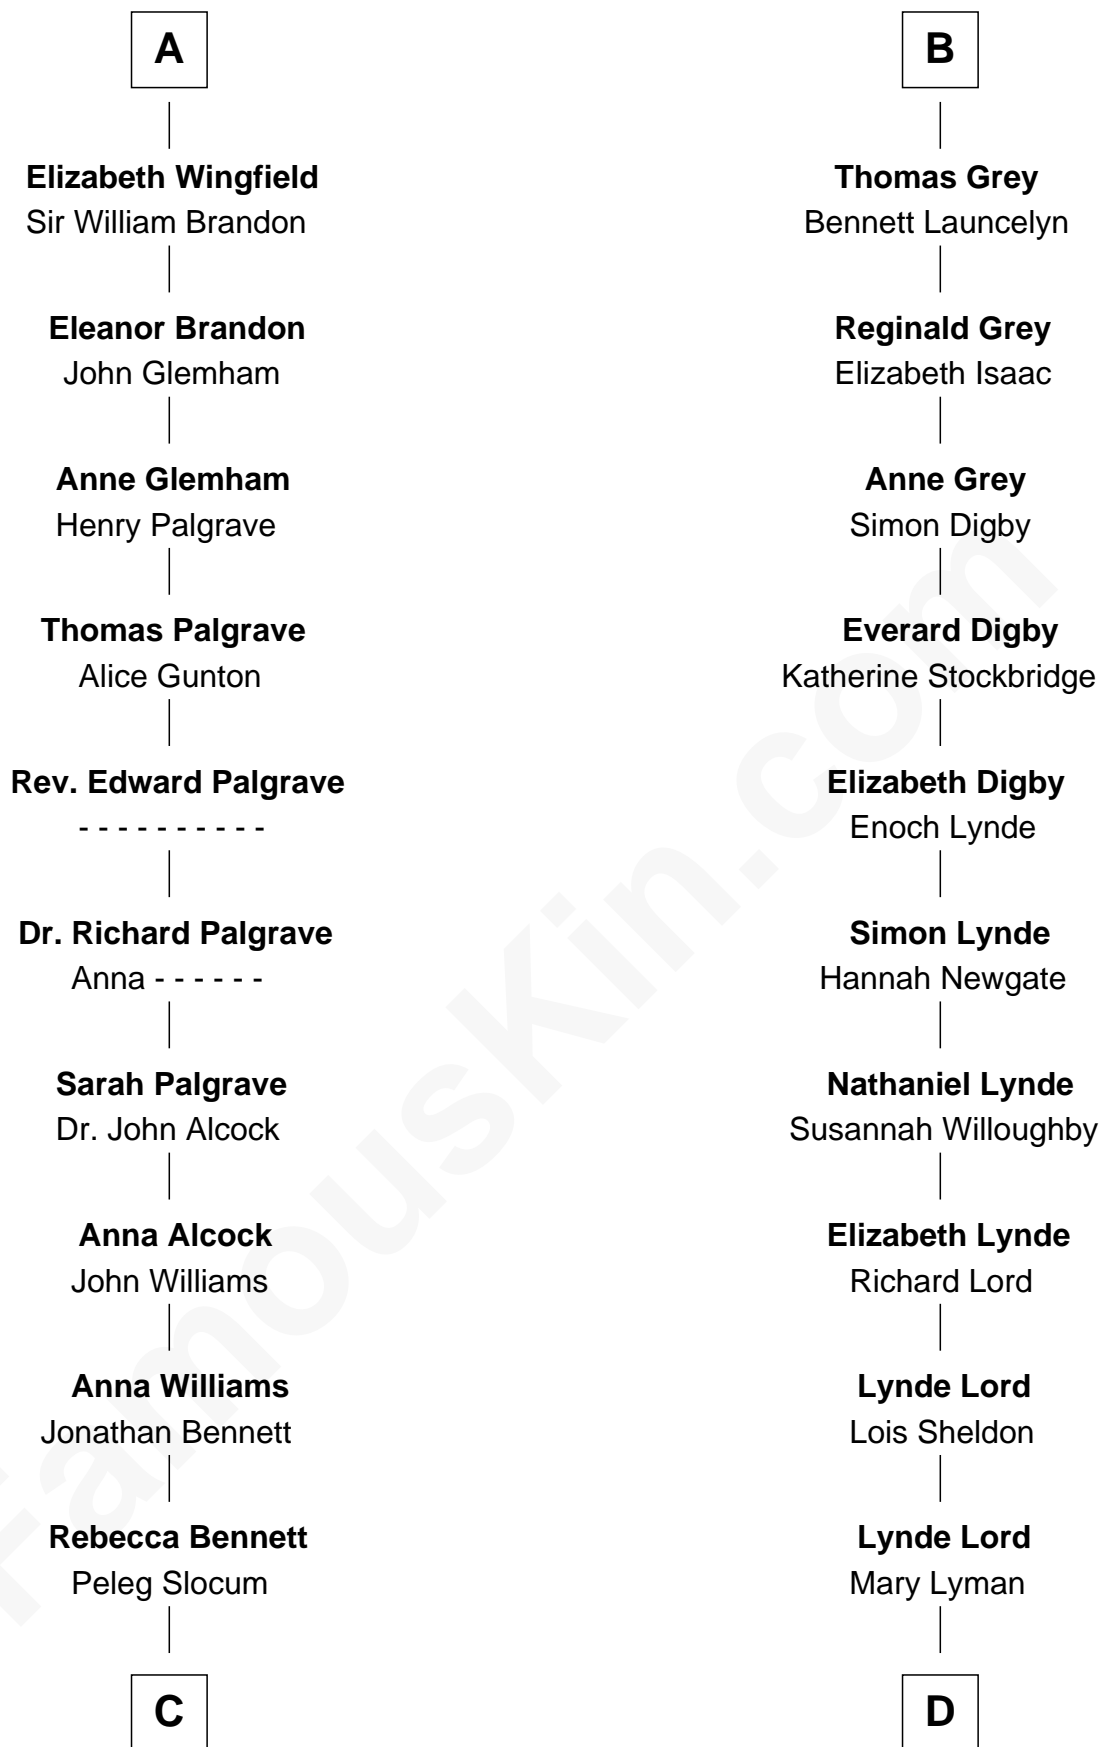

FamousKin.com

Relationship Chart of

Henry Clay Folger

Founder of Folger Shakespeare Library and Chairman of Standard Oil

19th cousin 2 times removed of

J.P. Morgan

American Banker and Art Collector

C

Peleg Slocum
Elizabeth Brown

Rebecca Slocum
George Folger

Samuel Brown Folger
Nancy F. Hiller

Henry Clay Folger
Eliza Jane Clark

Henry Clay Folger
Chairman of Standard Oil

D

Mary Sheldon Lord
John Pierpont

Juliet Pierpont
Junius Spencer Morgan