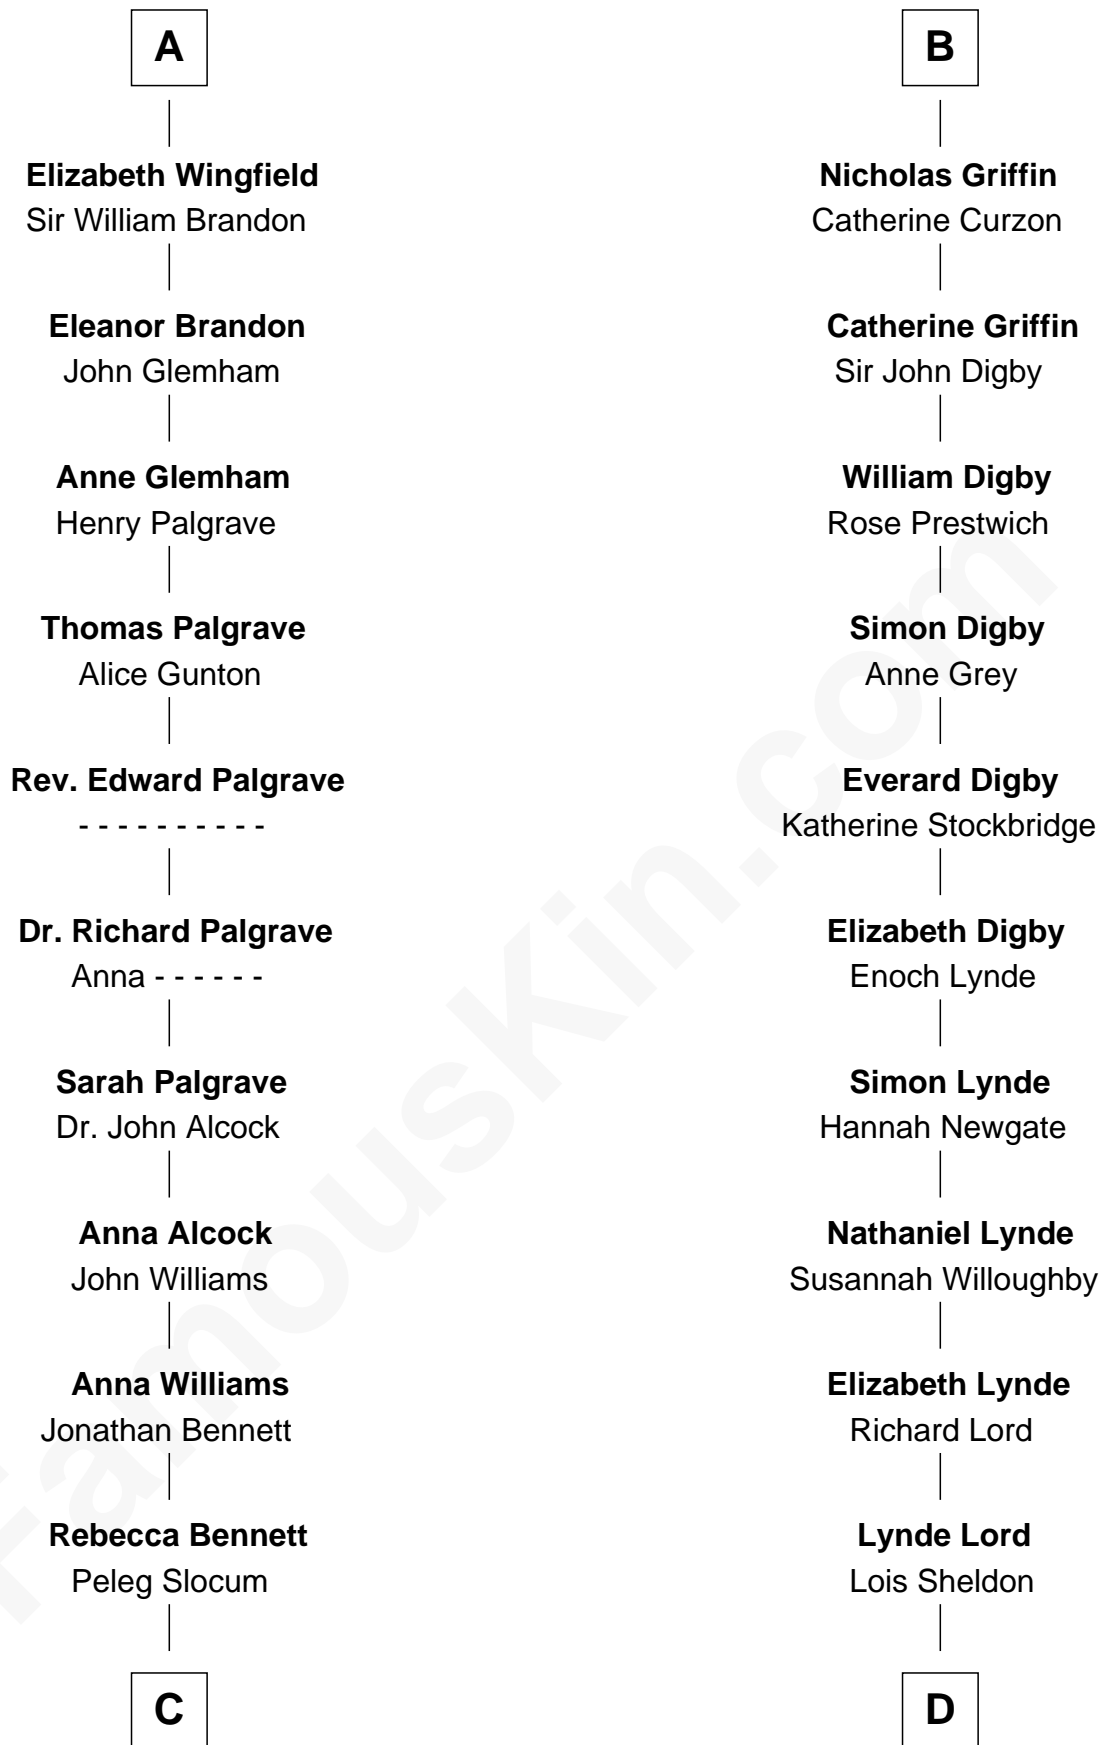

FamousKin.com

Relationship Chart of

Henry Clay Folger

Founder of Folger Shakespeare Library and Chairman of Standard Oil

20th cousin 1 time removed of

J.P. Morgan

American Banker and Art Collector

C

Peleg Slocum
Elizabeth Brown

Rebecca Slocum
George Folger

Samuel Brown Folger
Nancy F. Hiller

Henry Clay Folger
Eliza Jane Clark

Henry Clay Folger
Chairman of Standard Oil

D

Lynde Lord
Mary Lyman

Mary Sheldon Lord
John Pierpont