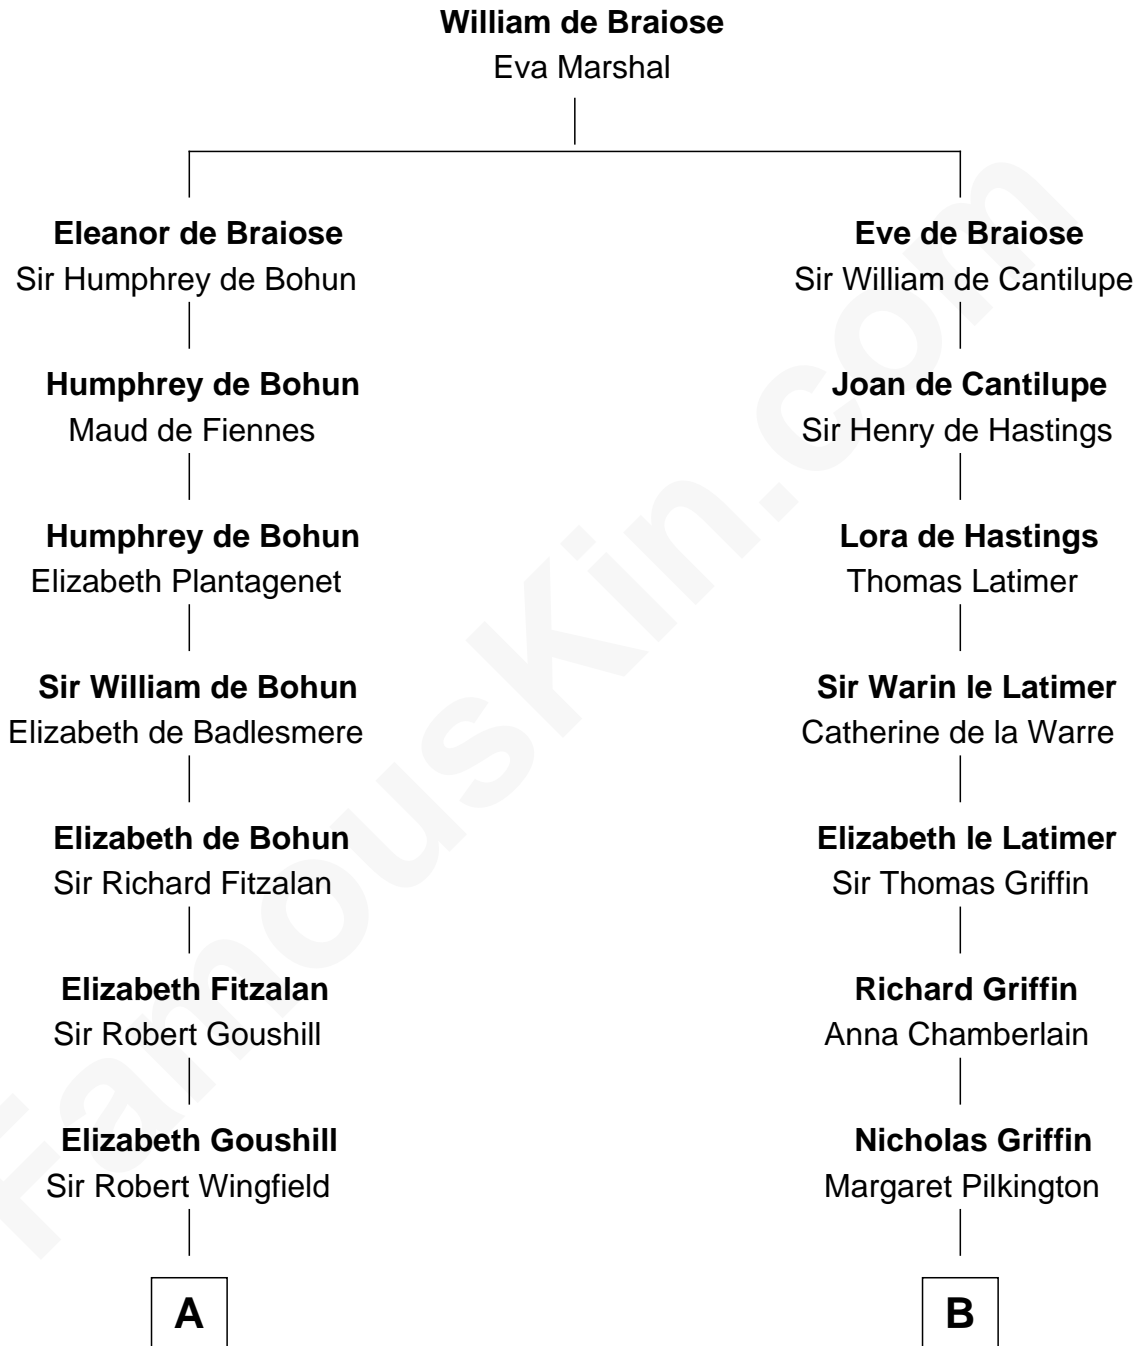

FamousKin.com

Relationship Chart of

Henry Clay Folger

Founder of Folger Shakespeare Library and Chairman of Standard Oil

20th cousin 1 time removed of

J.P. Morgan

American Banker and Art Collector

C

Peleg Slocum
Elizabeth Brown

Rebecca Slocum
George Folger

Samuel Brown Folger
Nancy F. Hiller

Henry Clay Folger
Eliza Jane Clark

Henry Clay Folger
Chairman of Standard Oil

D

Lynde Lord
Mary Lyman

Mary Sheldon Lord
John Pierpont