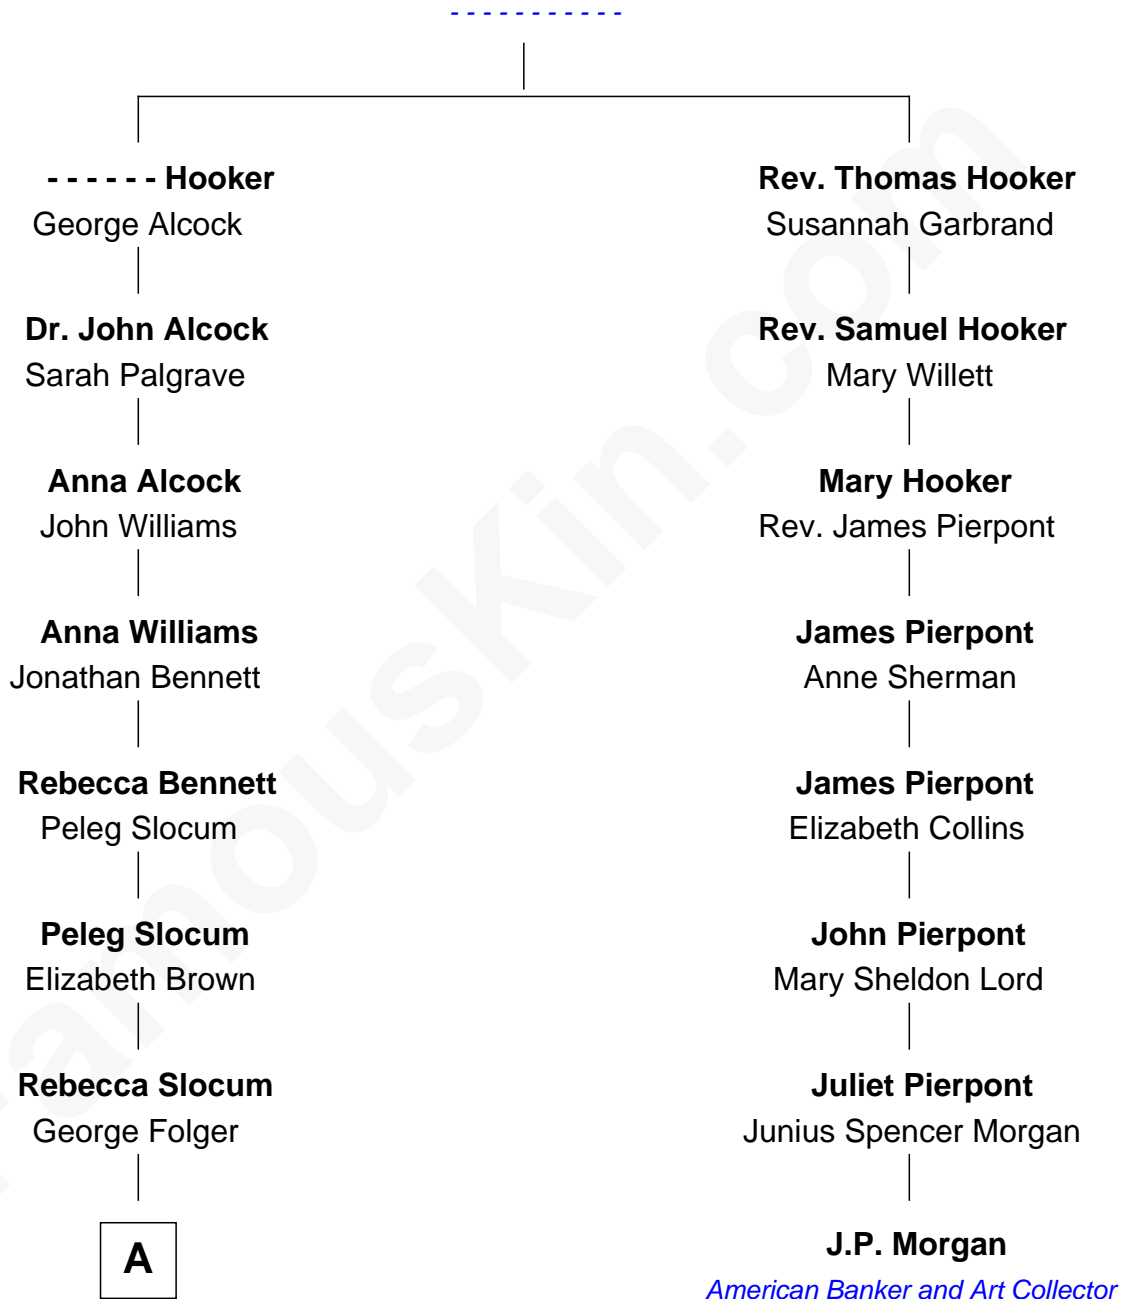

FamousKin.com

Relationship Chart of

Henry Clay Folger

Founder of Folger Shakespeare Library and Chairman of Standard Oil

7th cousin 2 times removed of

J.P. Morgan

American Banker and Art Collector

Thomas Hooker

A

—
Samuel Brown Folger

Nancy F. Hiller

—
Henry Clay Folger

Eliza Jane Clark

—
Henry Clay Folger

Chairman of Standard Oil

FamousKin.com