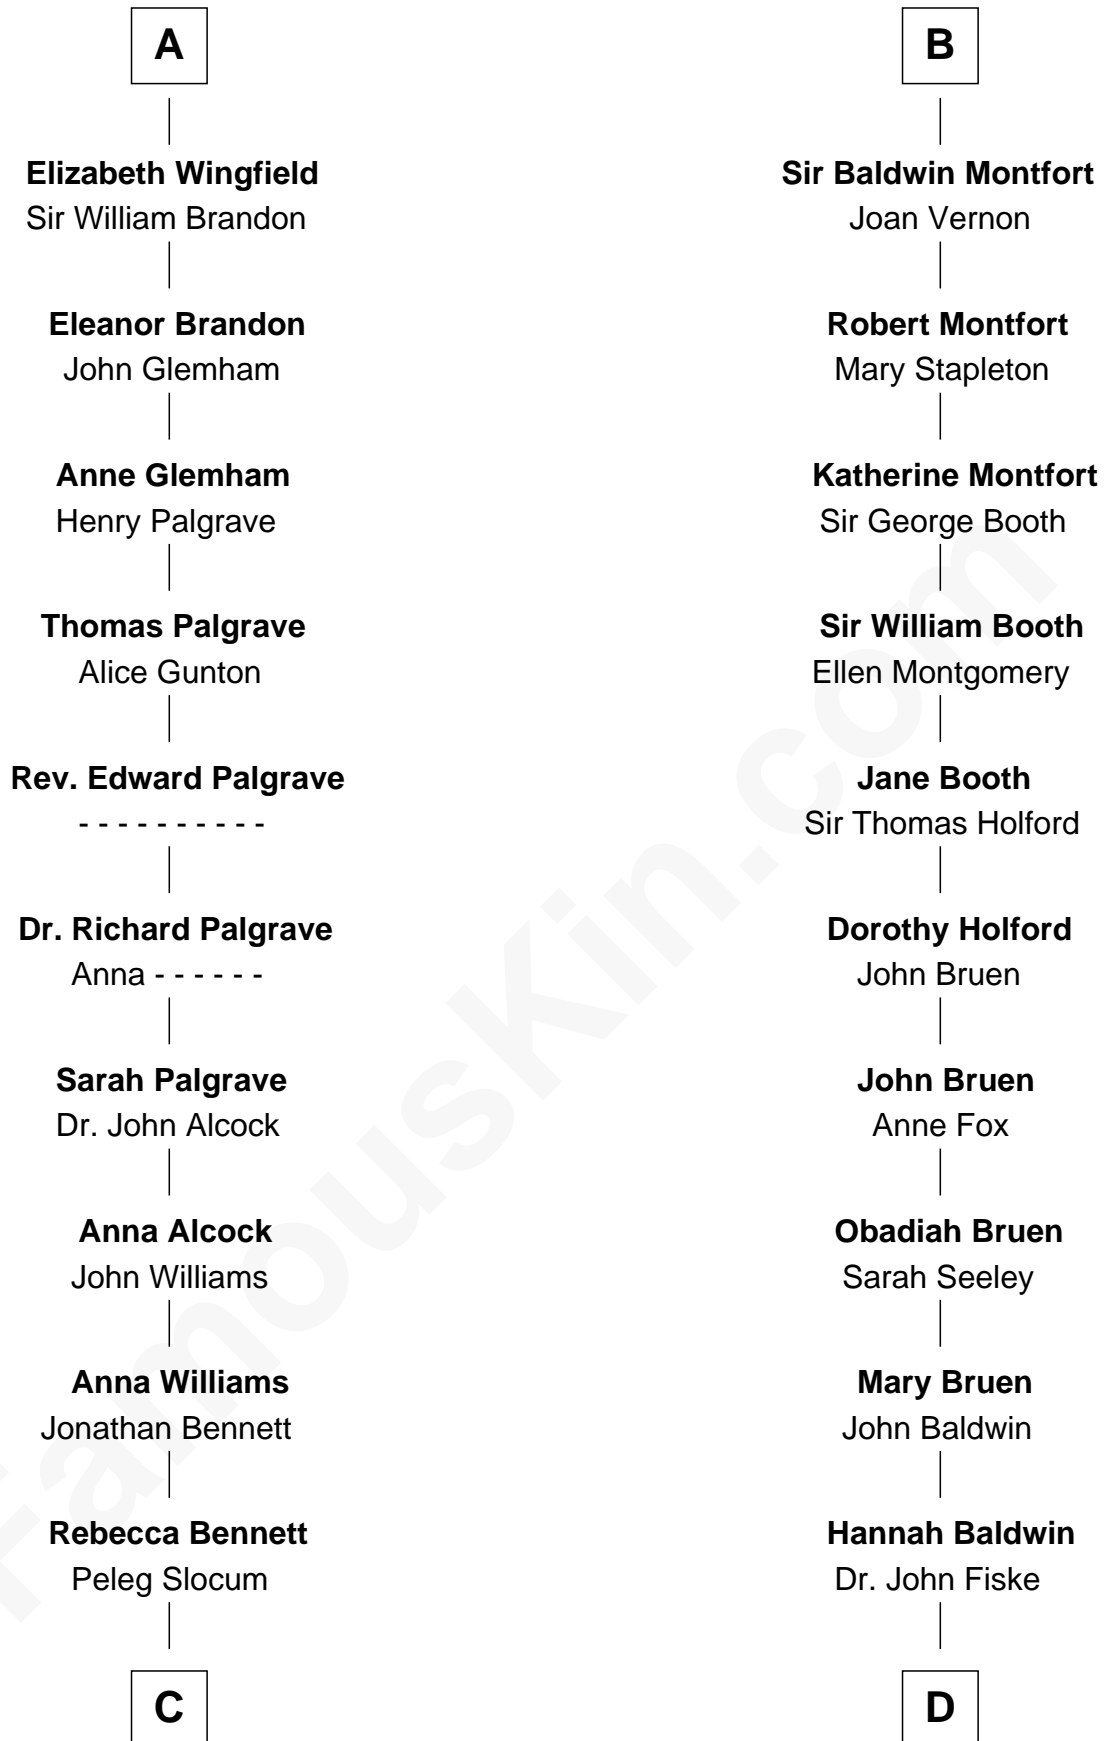

FamousKin.com

Relationship Chart of

Henry Clay Folger

Founder of Folger Shakespeare Library and Chairman of Standard Oil

21st cousin of

Stephen A. Douglas

Participated in Lincoln-Douglas Debates

Sir Humphrey de Bohun

Alice de Bohun

Roger V de Toeni

Ralph VII de Toeni

Mary - - - - -

Alice de Toeni

Guy de Beauchamp

Maud de Beauchamp

Sir Geoffrey de Say

Idonea de Say

Sir John de Clinton

Margaret de Clinton

Sir Baldwin de Montfort

Sir William Montfort

Margaret Pecche

B

C