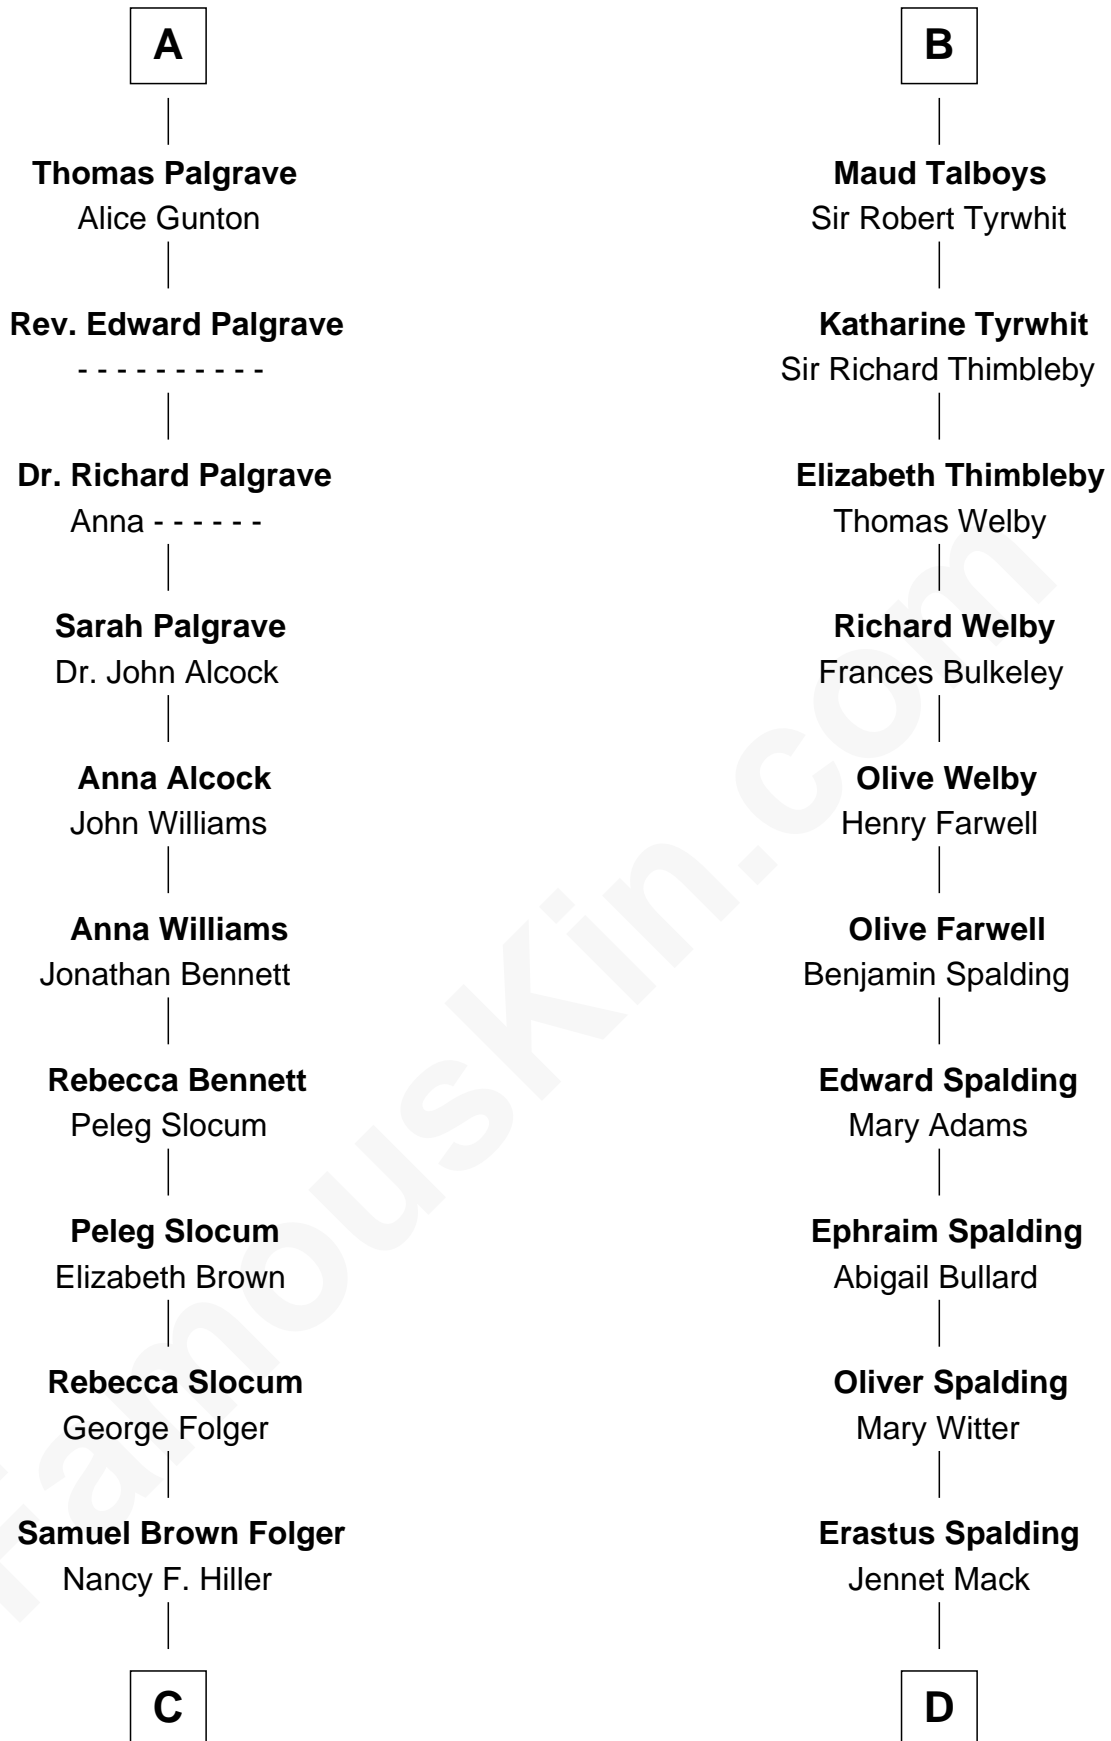

FamousKin.com

Relationship Chart of

Henry Clay Folger

Founder of Folger Shakespeare Library and Chairman of Standard Oil

18th cousin 2 times removed of

Katharine Hepburn

Movie Actress

Henry Plantagenet
Maud de Chaworth

Eleanor Plantagenet

Richard Fitzalan

Sir Richard Fitzalan

Elizabeth de Bohun

Elizabeth Fitzalan

Sir Robert Goushill

Elizabeth Goushill

Sir Robert Wingfield

Sir William Heron

Elizabeth Heron

Sir John Heron

Elizabeth Heron

Sir Robert Talboys

B

C

Henry Clay Folger

Eliza Jane Clark

Henry Clay Folger

Chairman of Standard Oil

D

Martha Ann Spalding

Leman Benton Garlinghouse

Caroline Garlinghouse

Alfred Augustus Houghton