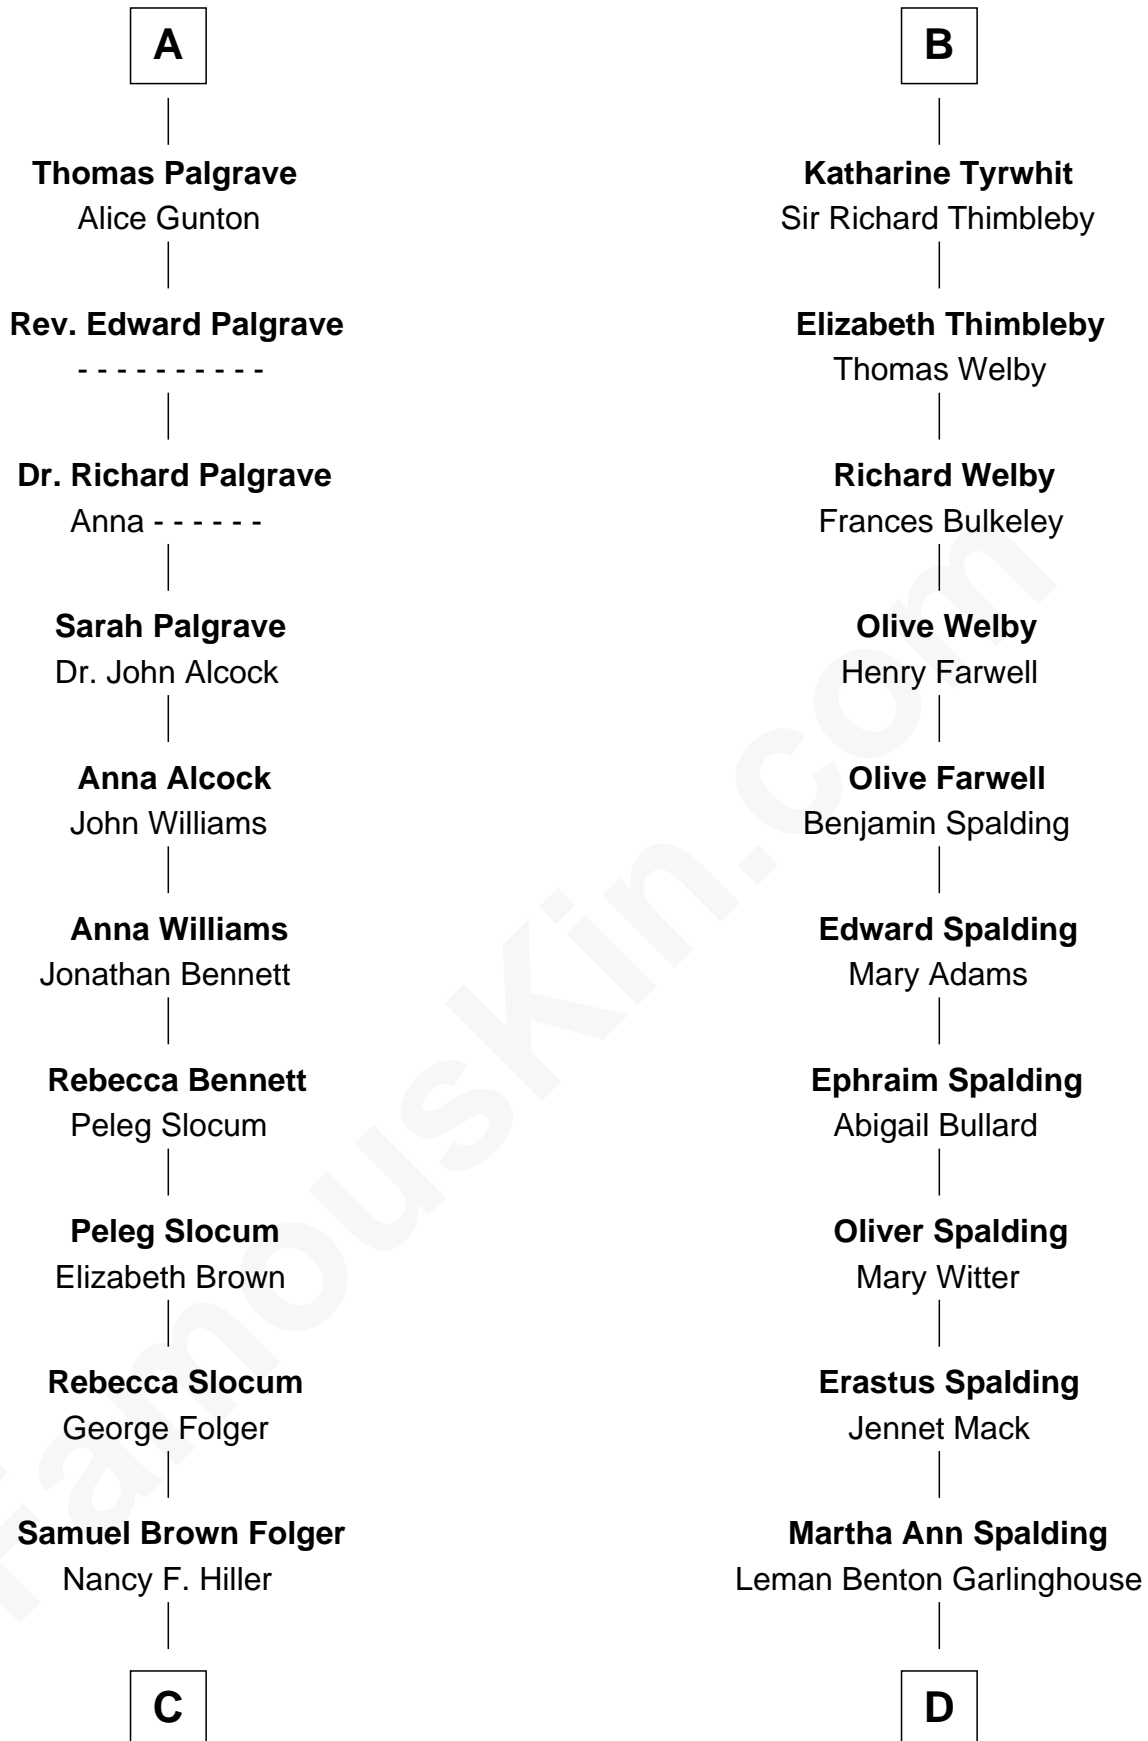

### Katharine Hepburn

*Movie Actress*

**Bartholomew de Badlesmere**

Margaret de Clare

**Elizabeth de Badlesmere**

Sir William de Bohun

**Elizabeth de Bohun**

Sir Richard Fitzalan

**Anne Glemham**

Henry Palgrave

**A**

**Margaret de Badlesmere**

Sir John de Tivetot

**Sir Robert de Tivetot**

Margaret Deincourt

**Elizabeth de Tivetot**

Sir Philip le Despencer

**Margery Despencer**

Sir Roger Wentworth

**Agnes Wentworth**

Sir Robert Constable

**Anne Constable**

William Tyrwhit

**Sir Robert Tyrwhit**

Maud Talboys

**B**

**C**

**Henry Clay Folger**  
Eliza Jane Clark

**Henry Clay Folger**  
*Chairman of Standard Oil*

**D**

**Caroline Garlinghouse**  
Alfred Augustus Houghton

**Katharine Martha Houghton**  
Thomas Norval Hepburn