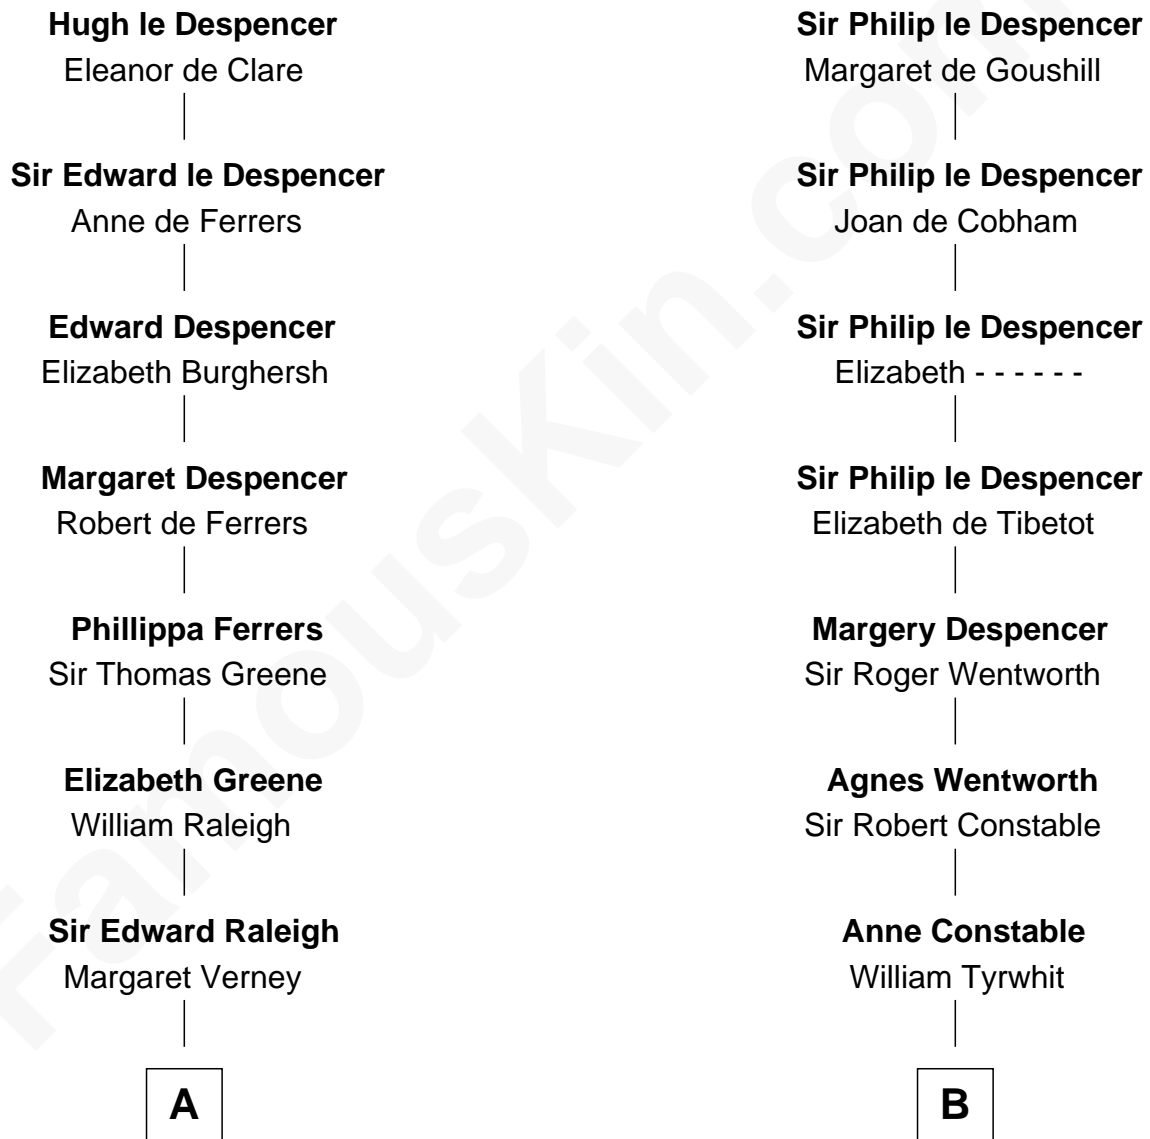

## Relationship Chart of

### Henry Clay Folger

*Founder of Folger Shakespeare Library and Chairman of Standard Oil*

19th cousin 1 time removed of

**Katharine Hepburn**  
*Movie Actress*

**Sir Hugh le Despencer**  
Isabella de Beauchamp

**C**

**Samuel Brown Folger**

Nancy F. Hiller

**Henry Clay Folger**

Eliza Jane Clark

**Henry Clay Folger**

*Chairman of Standard Oil*

**D**