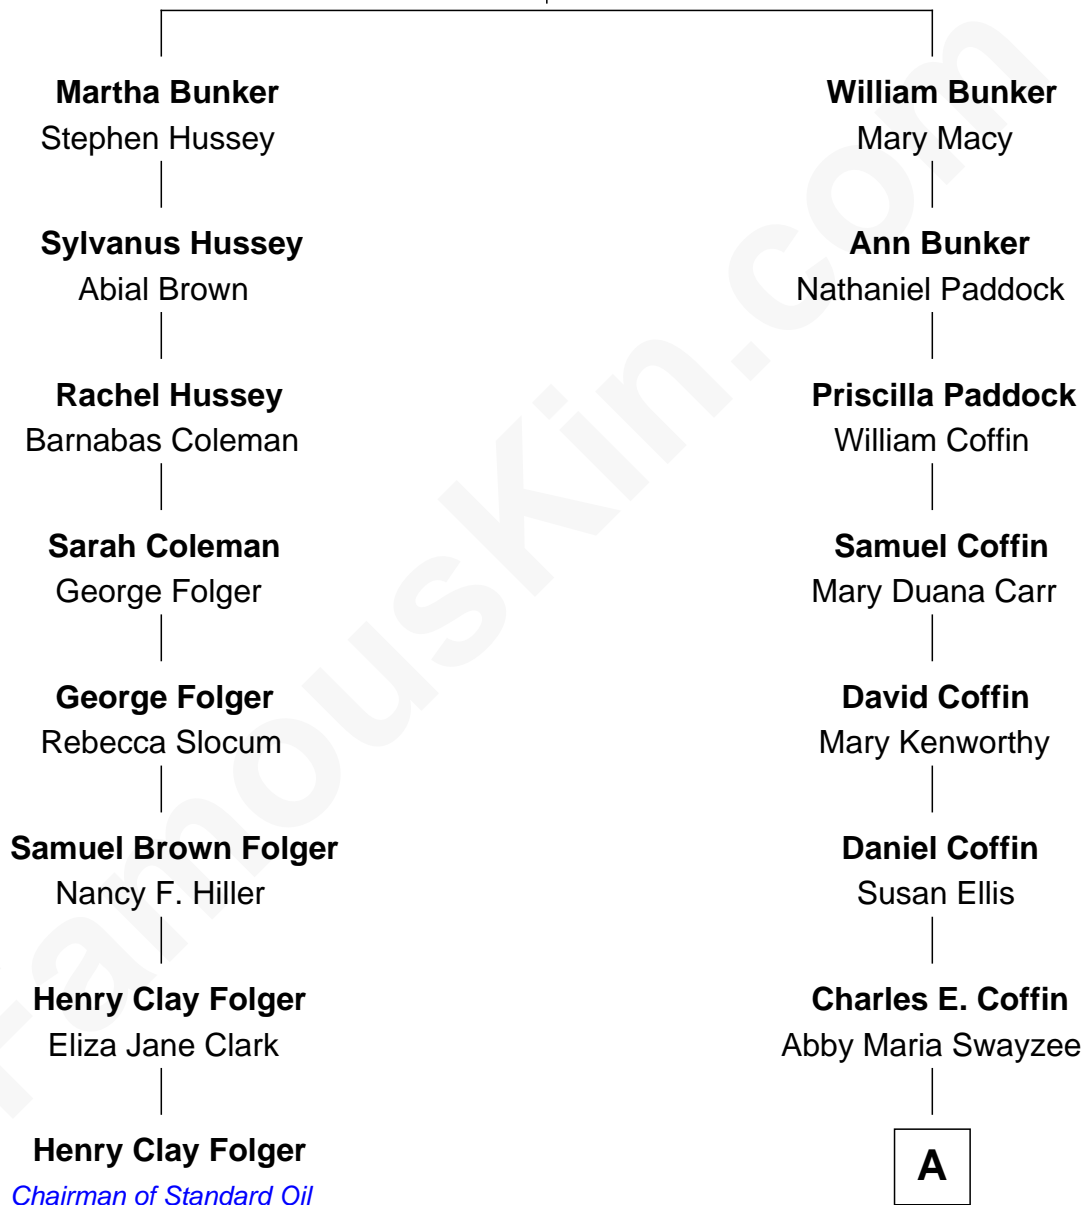

FamousKin.com

Relationship Chart of

Henry Clay Folger

Founder of Folger Shakespeare Library and Chairman of Standard Oil

7th cousin 3 times removed of

Anne Heche

TV and Movie Actress

George Bunker

Jane Godfrey

A

|
Marietta Swayzee Coffin

Walter Bradlee Tukey

|
Marietta Susan Tukey

Richard Carleton Prickett

|
Nancy Abigail Prickett

Donald Joe Heche