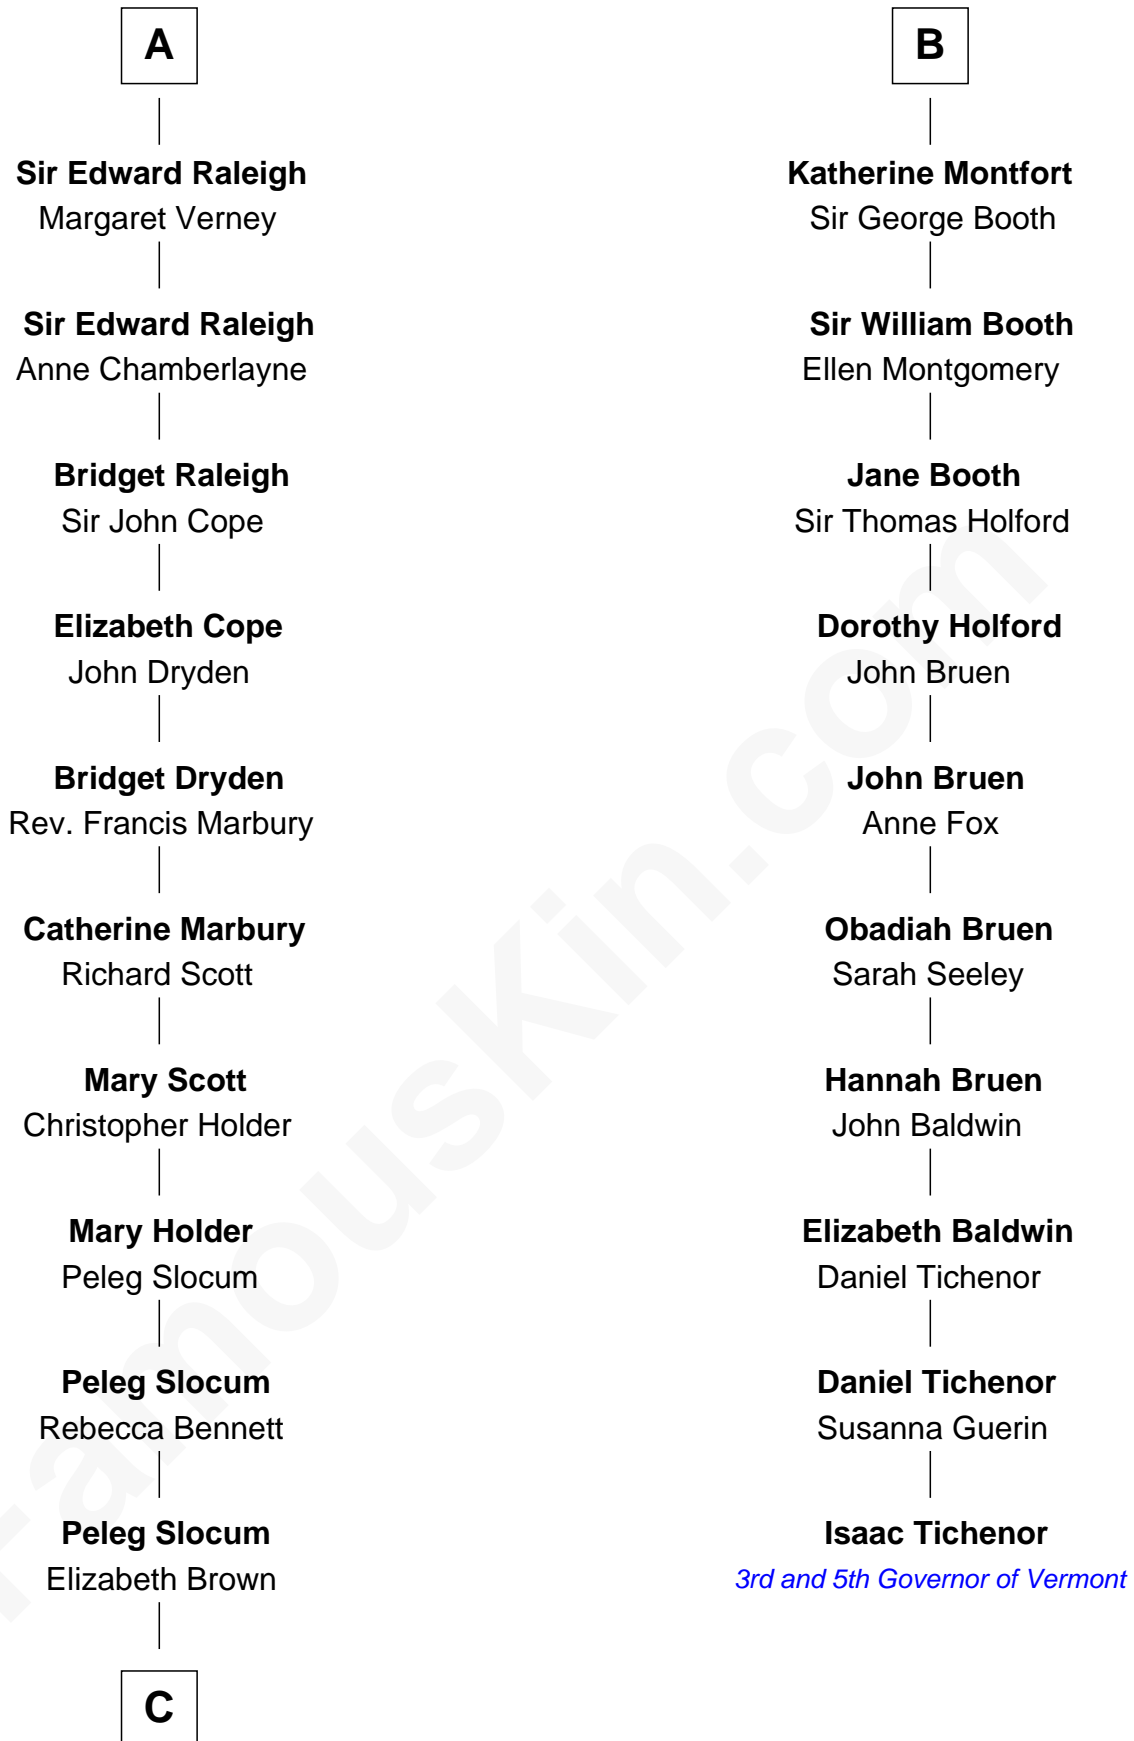

FamousKin.com

Relationship Chart of

Henry Clay Folger

Founder of Folger Shakespeare Library and Chairman of Standard Oil

16th cousin 4 times removed of

Isaac Tichenor

3rd and 5th Governor of Vermont

C

—
Rebecca Slocum

George Folger

—
Samuel Brown Folger

Nancy F. Hiller

—
Henry Clay Folger

Eliza Jane Clark

—
Henry Clay Folger

Chairman of Standard Oil