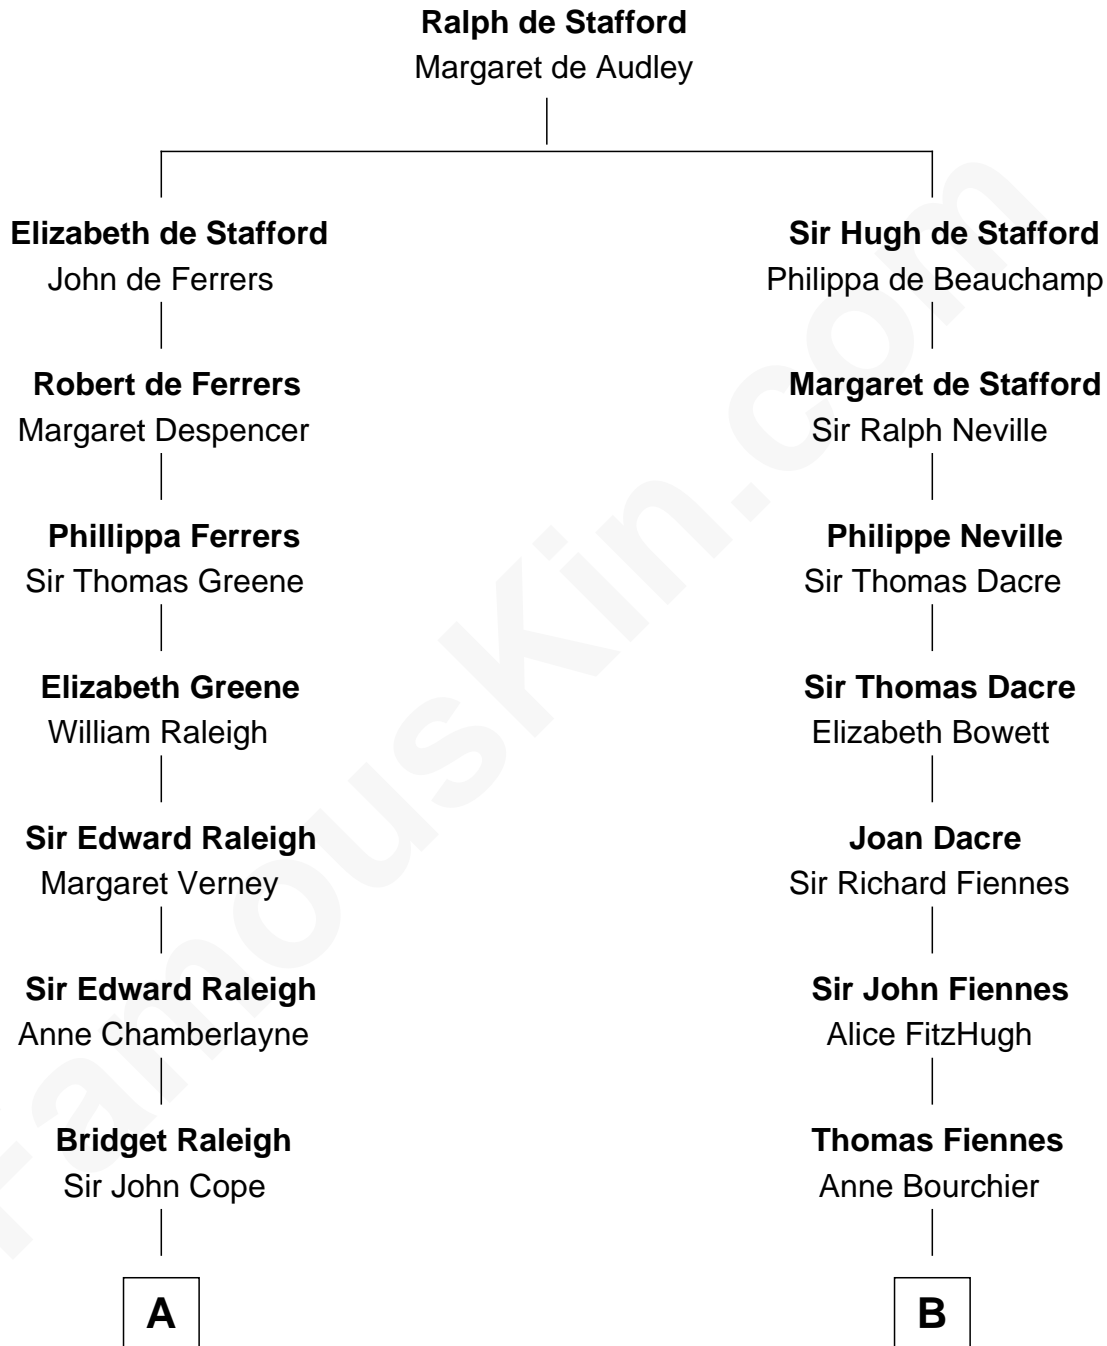

FamousKin.com

Relationship Chart of

Henry Clay Folger

Founder of Folger Shakespeare Library and Chairman of Standard Oil

17th cousin 3 times removed of

Frank Lloyd Wright
American Architect

C

—
Martha Hubbard