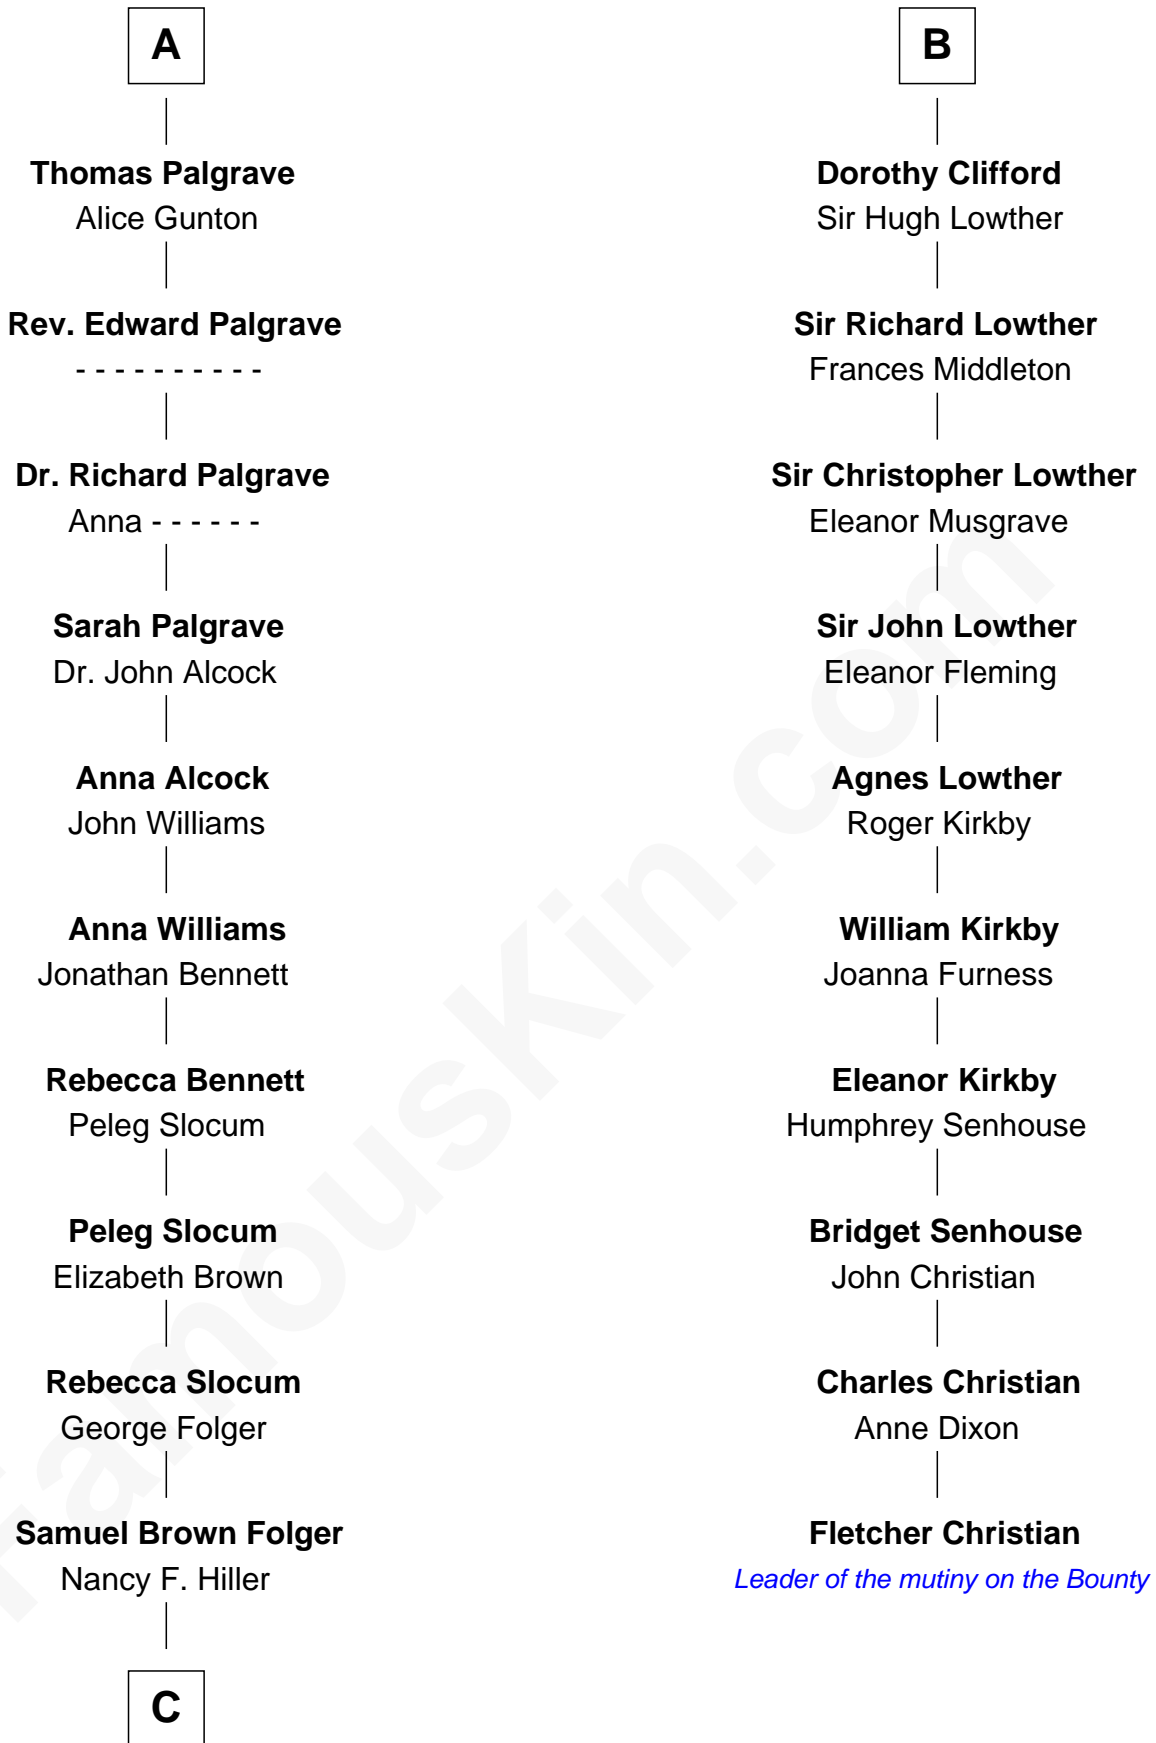

FamousKin.com

Relationship Chart of

Henry Clay Folger

Founder of Folger Shakespeare Library and Chairman of Standard Oil

16th cousin 2 times removed of

Fletcher Christian

Leader of the mutiny on the Bounty

Henry Plantagenet
Maud de Chaworth

Eleanor Plantagenet

Richard Fitzalan

Sir Richard Fitzalan

Elizabeth de Bohun

Elizabeth Fitzalan

Sir Robert Goushill

Elizabeth Goushill

Sir Robert Wingfield

Joan Dacre

John Clifford

Margaret Bromflete

Henry Clifford

Florence Pudsey

B

C

Henry Clay Folger

Eliza Jane Clark

Henry Clay Folger

Chairman of Standard Oil

FamousKin.com