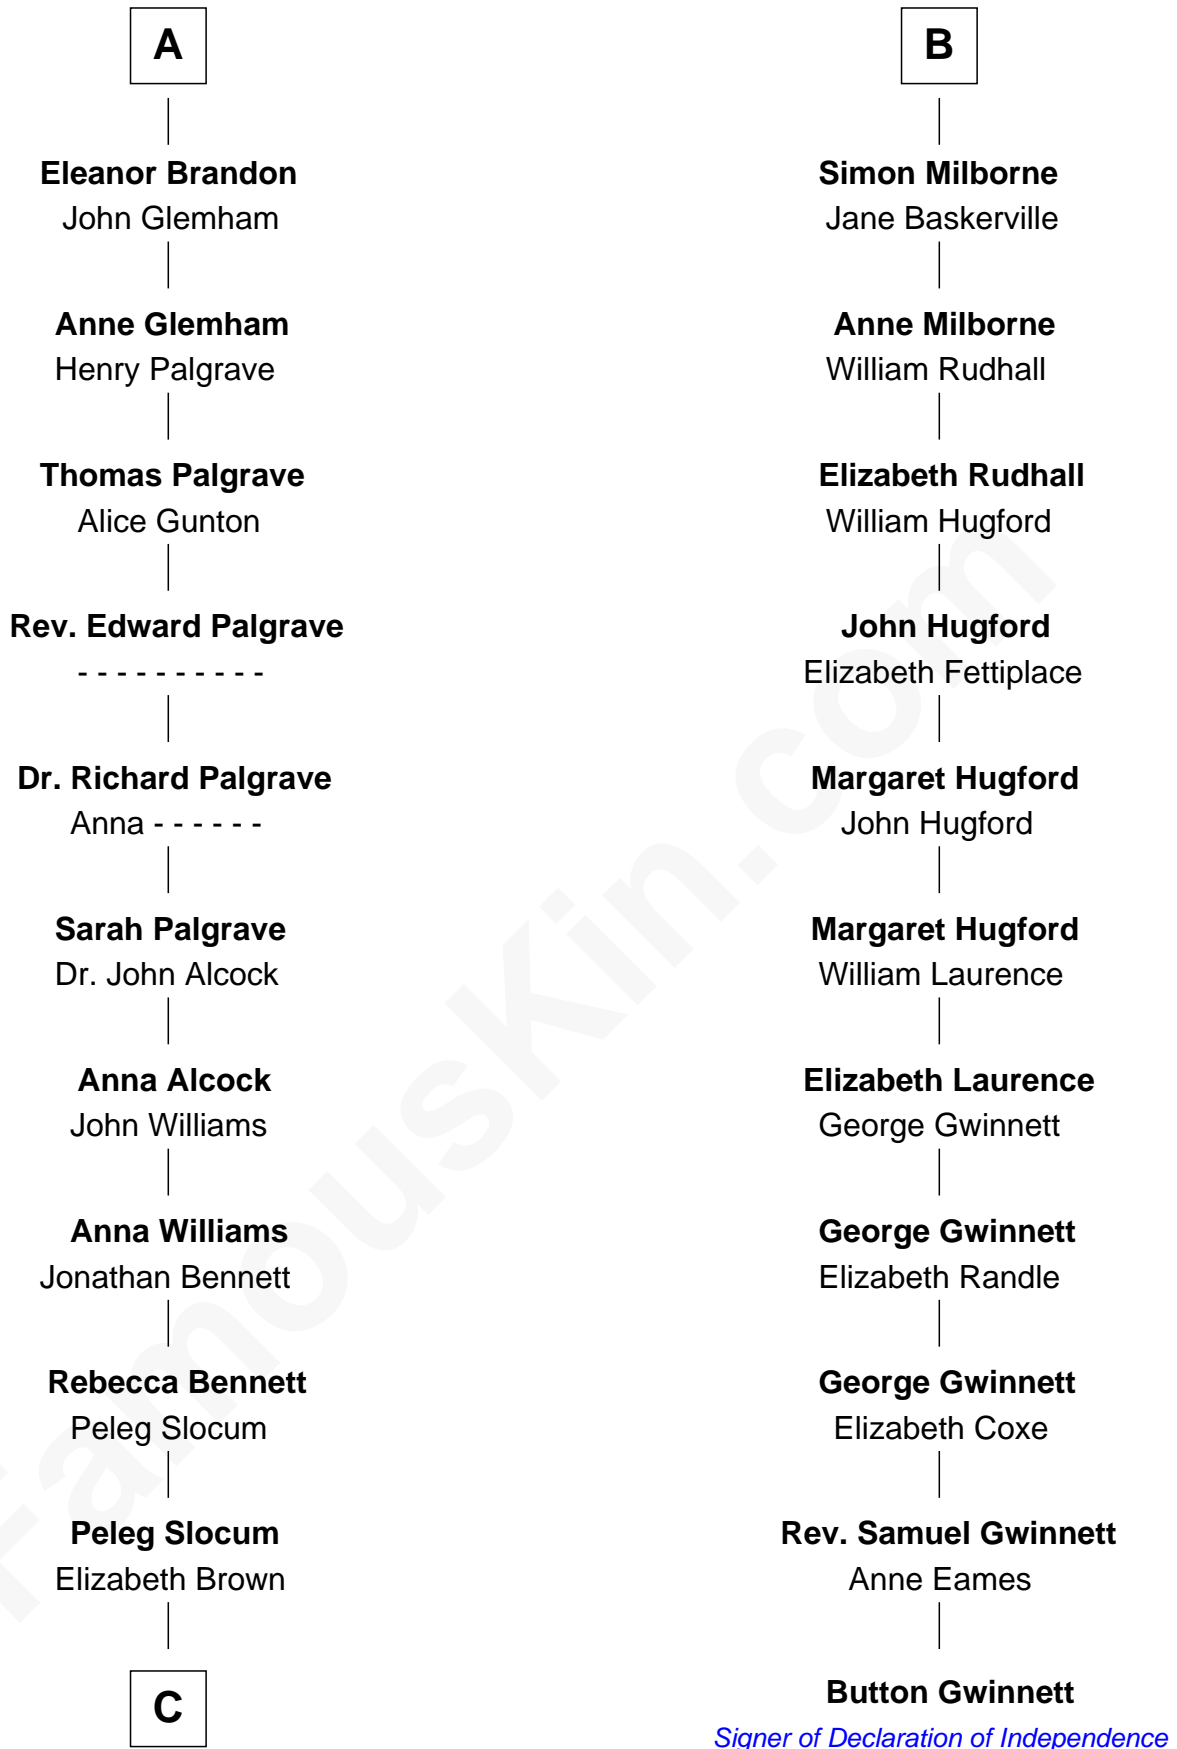

FamousKin.com

Relationship Chart of

Henry Clay Folger

Founder of Folger Shakespeare Library and Chairman of Standard Oil

17th cousin 3 times removed of

Button Gwinnett

Signer of the Declaration of Independence

Sir Humphrey de Bohun

Eleanor de Braiose

C

—
Rebecca Slocum

George Folger

—
Samuel Brown Folger

Nancy F. Hiller

—
Henry Clay Folger

Eliza Jane Clark

—
Henry Clay Folger

Chairman of Standard Oil

FamousKin.com