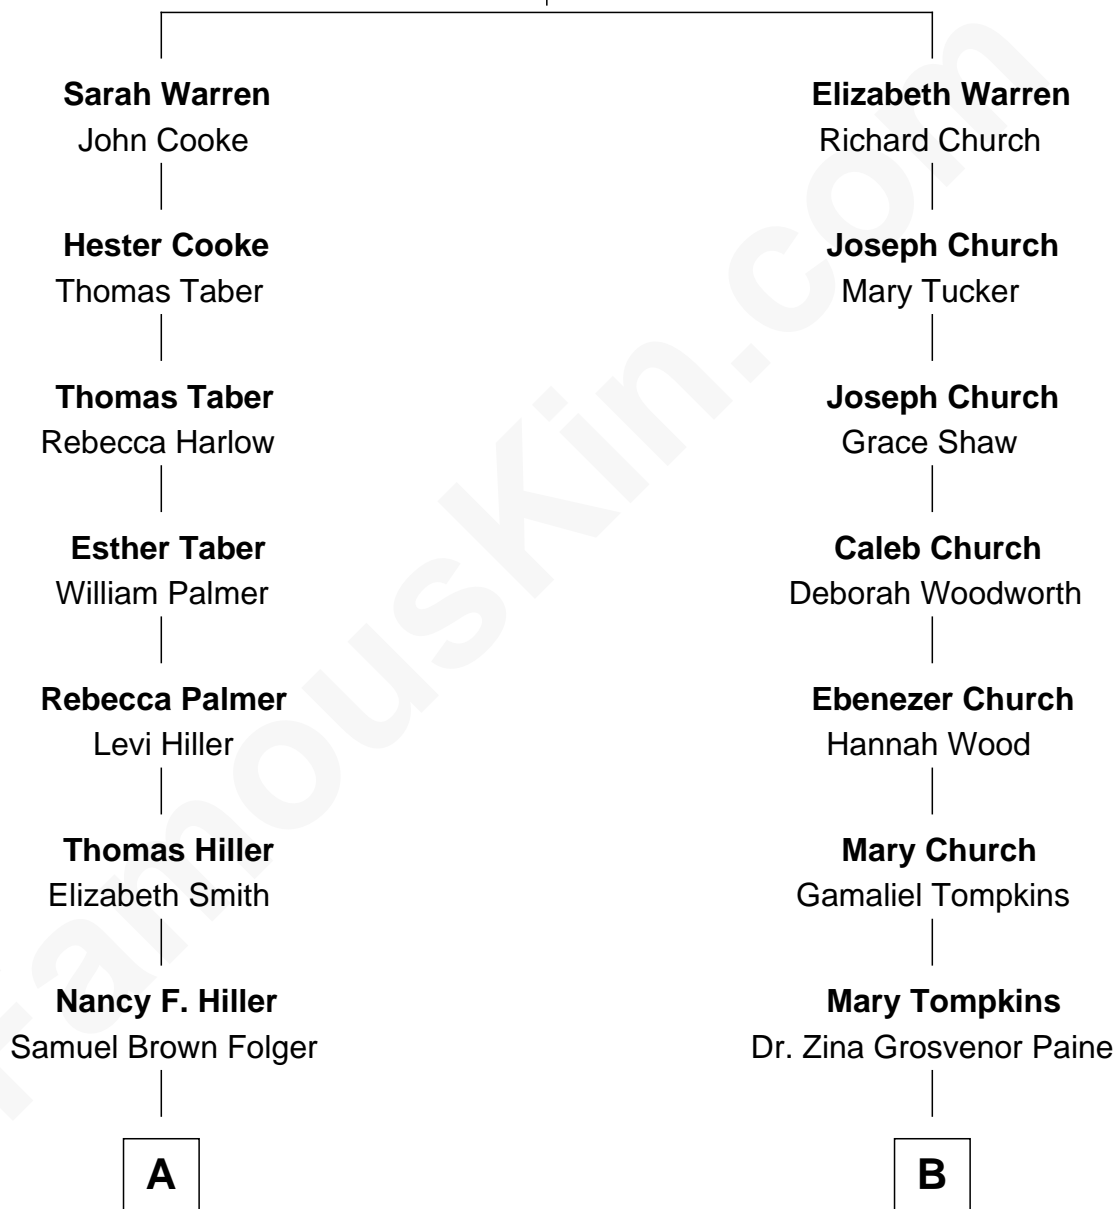

FamousKin.com

Relationship Chart of

Henry Clay Folger

Founder of Folger Shakespeare Library and Chairman of Standard Oil

8th cousin 1 time removed of

Charles M. Dale

66th Governor of New Hampshire

Richard Warren
Elizabeth Walker

A

Henry Clay Folger
Eliza Jane Clark

Henry Clay Folger
Chairman of Standard Oil

B

Nathaniel Tompkins Paine
Martha Mariah Milby

Maud Paine
Fred Vernon Dale

Charles M. Dale
66th Governor of New Hampshire

FamousKin.com