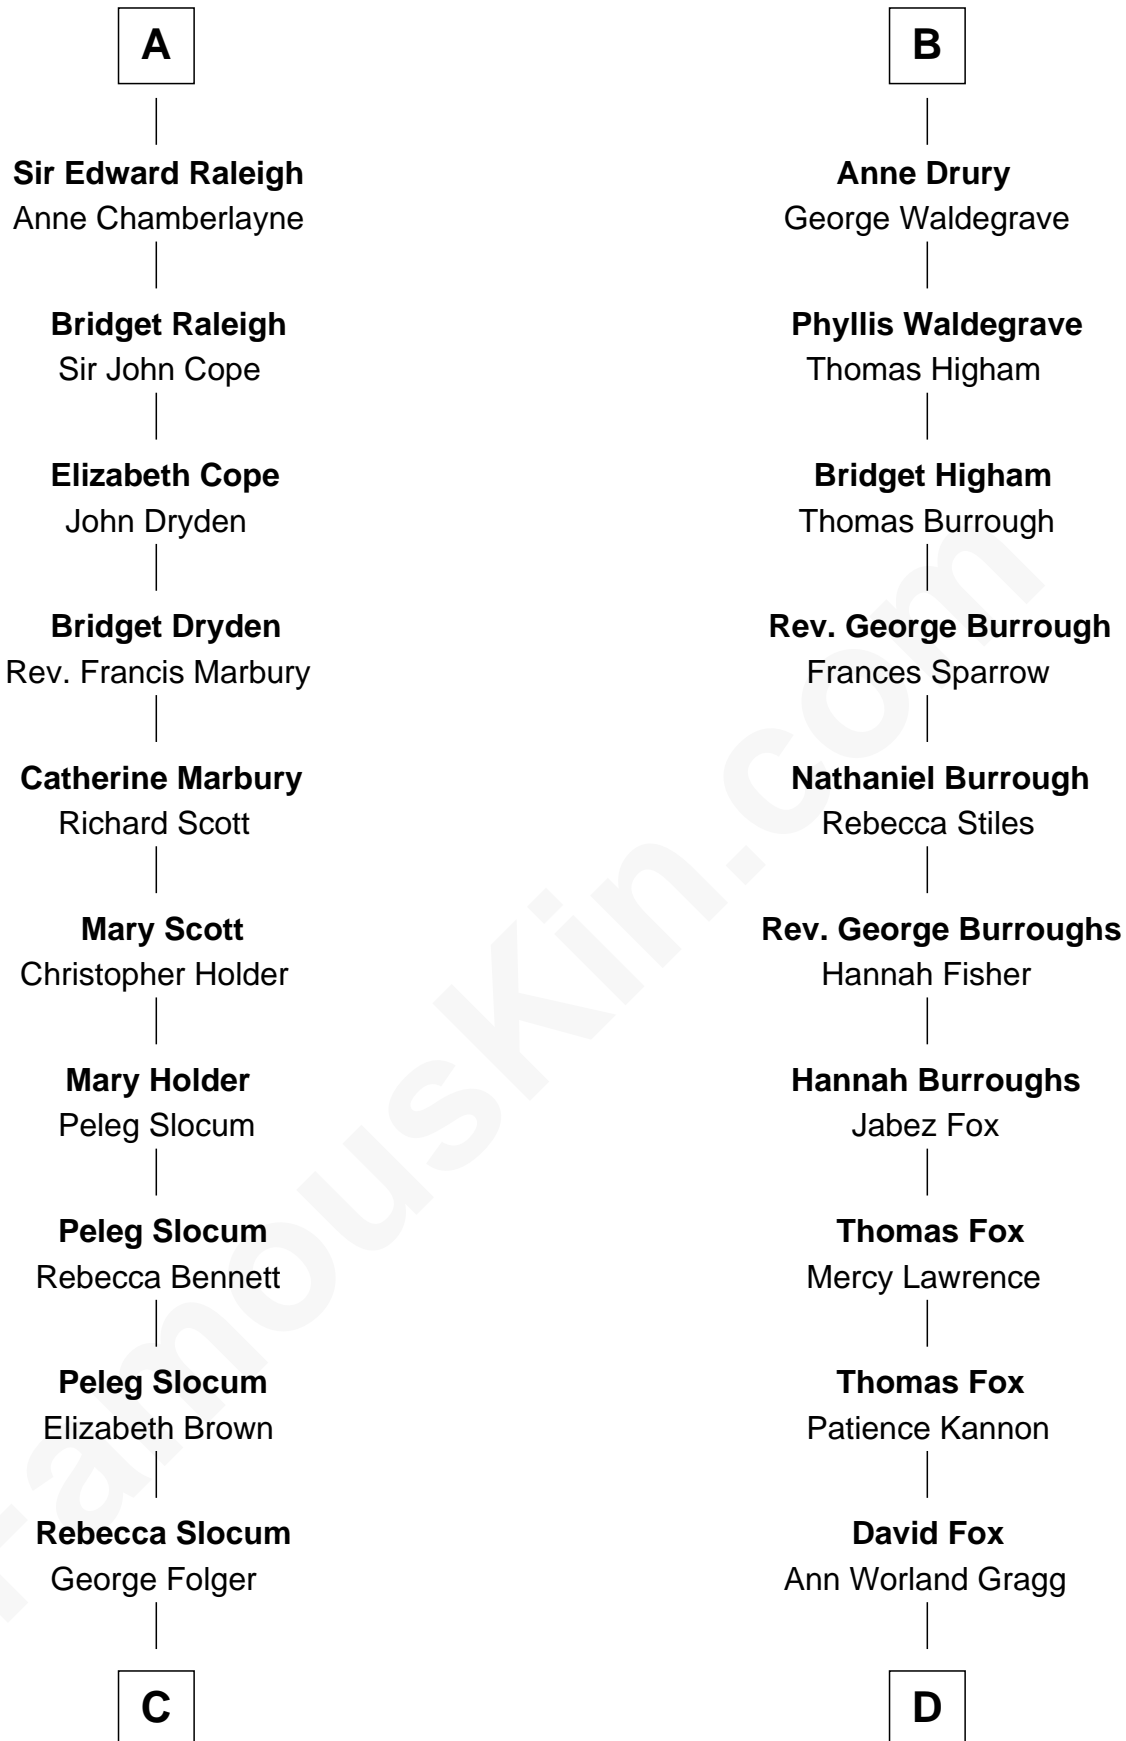

## Relationship Chart of

### Henry Clay Folger

*Founder of Folger Shakespeare Library and Chairman of Standard Oil*

19th cousin 2 times removed of

**Bob Moore**

*Co-Founder, Bob's Red Mill*

**Sir Gilbert de Clare**

Joan of Acre

**C**

**Samuel Brown Folger**

Nancy F. Hiller

**Henry Clay Folger**

Eliza Jane Clark

**Henry Clay Folger**

*Chairman of Standard Oil*

**D**

**Morris Fox**

Sarah A. Smith

**Violette Fox**

Daniel Francis Learnard

**Clinton Morris Learnard**

Gertrude Maud Yost

**Doris Dell Learnard**

Kenneth Earl Moore

**Bob Moore**