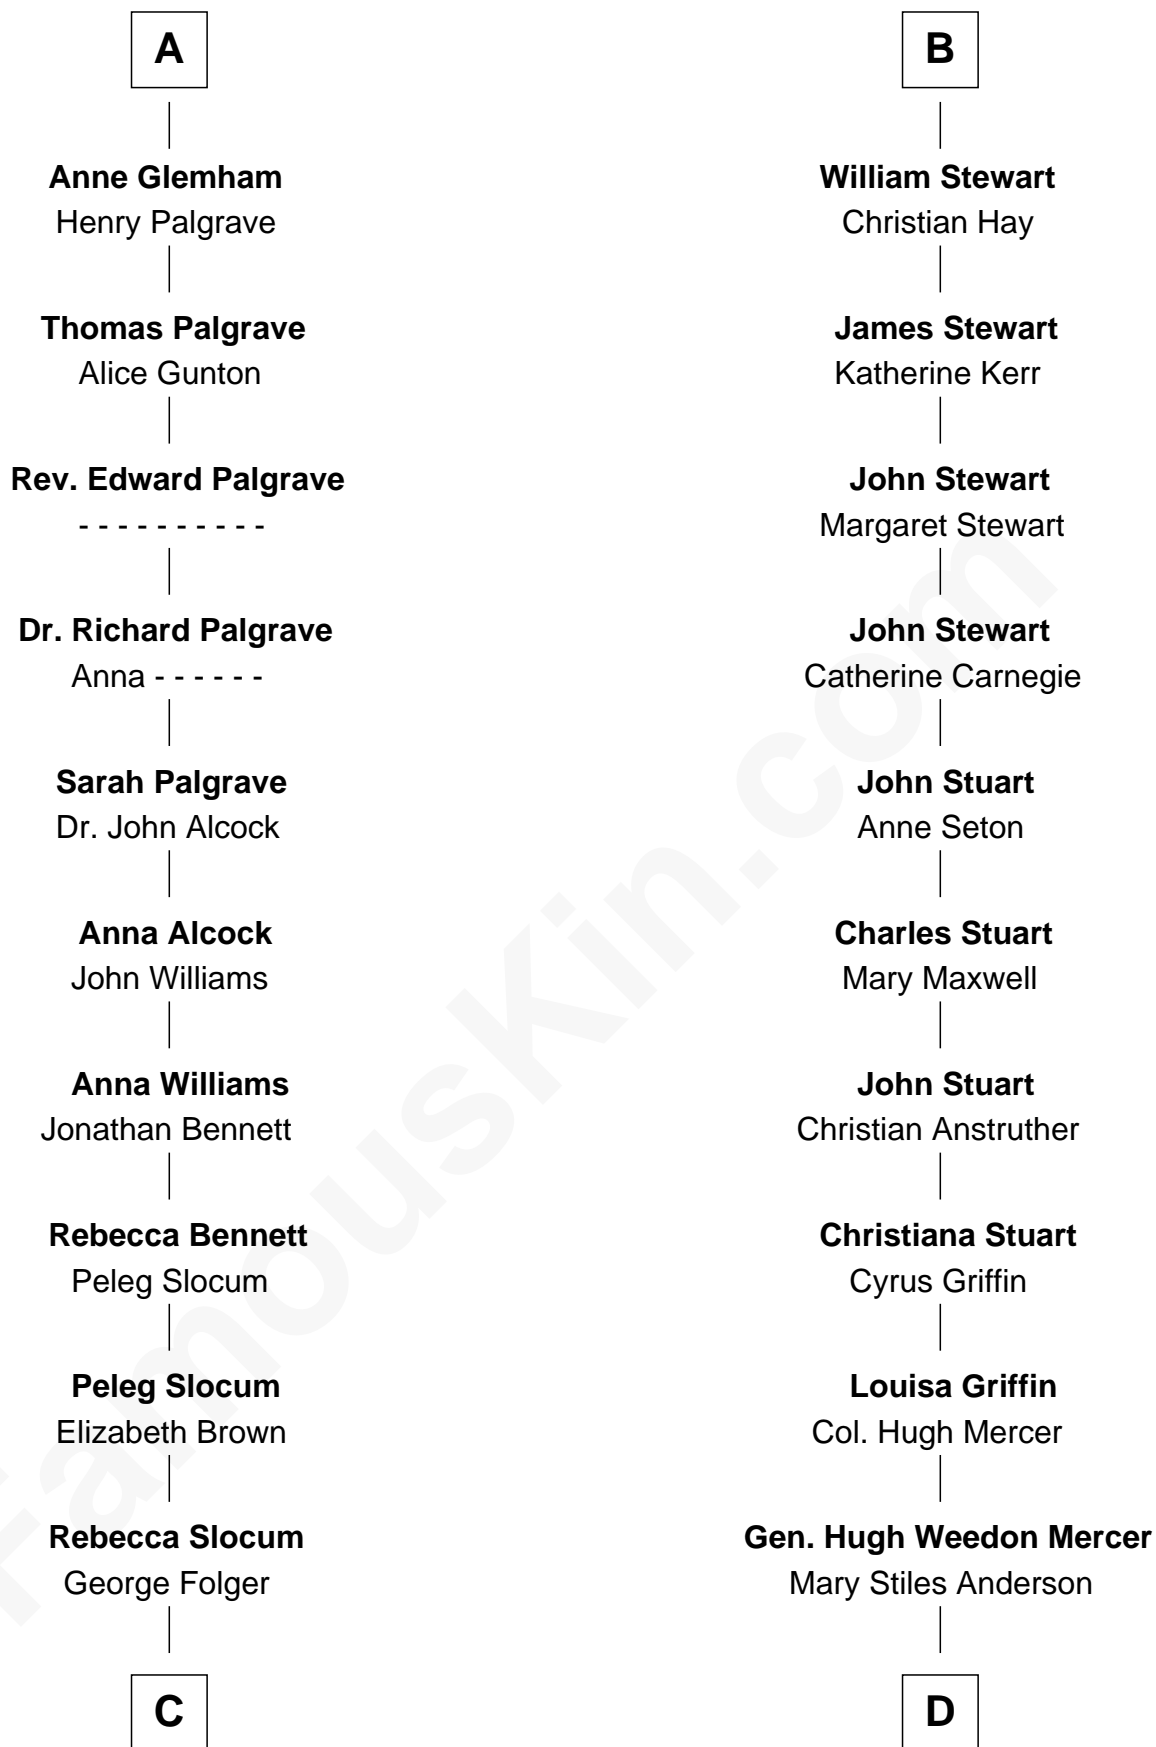

## Relationship Chart of

### Henry Clay Folger

*Founder of Folger Shakespeare Library and Chairman of Standard Oil*

19th cousin of

### Johnny Mercer

*Songwriter and Co-Founder of Capitol Records*

**C**

**Samuel Brown Folger**

Nancy F. Hiller

**Henry Clay Folger**

Eliza Jane Clark

**Henry Clay Folger**