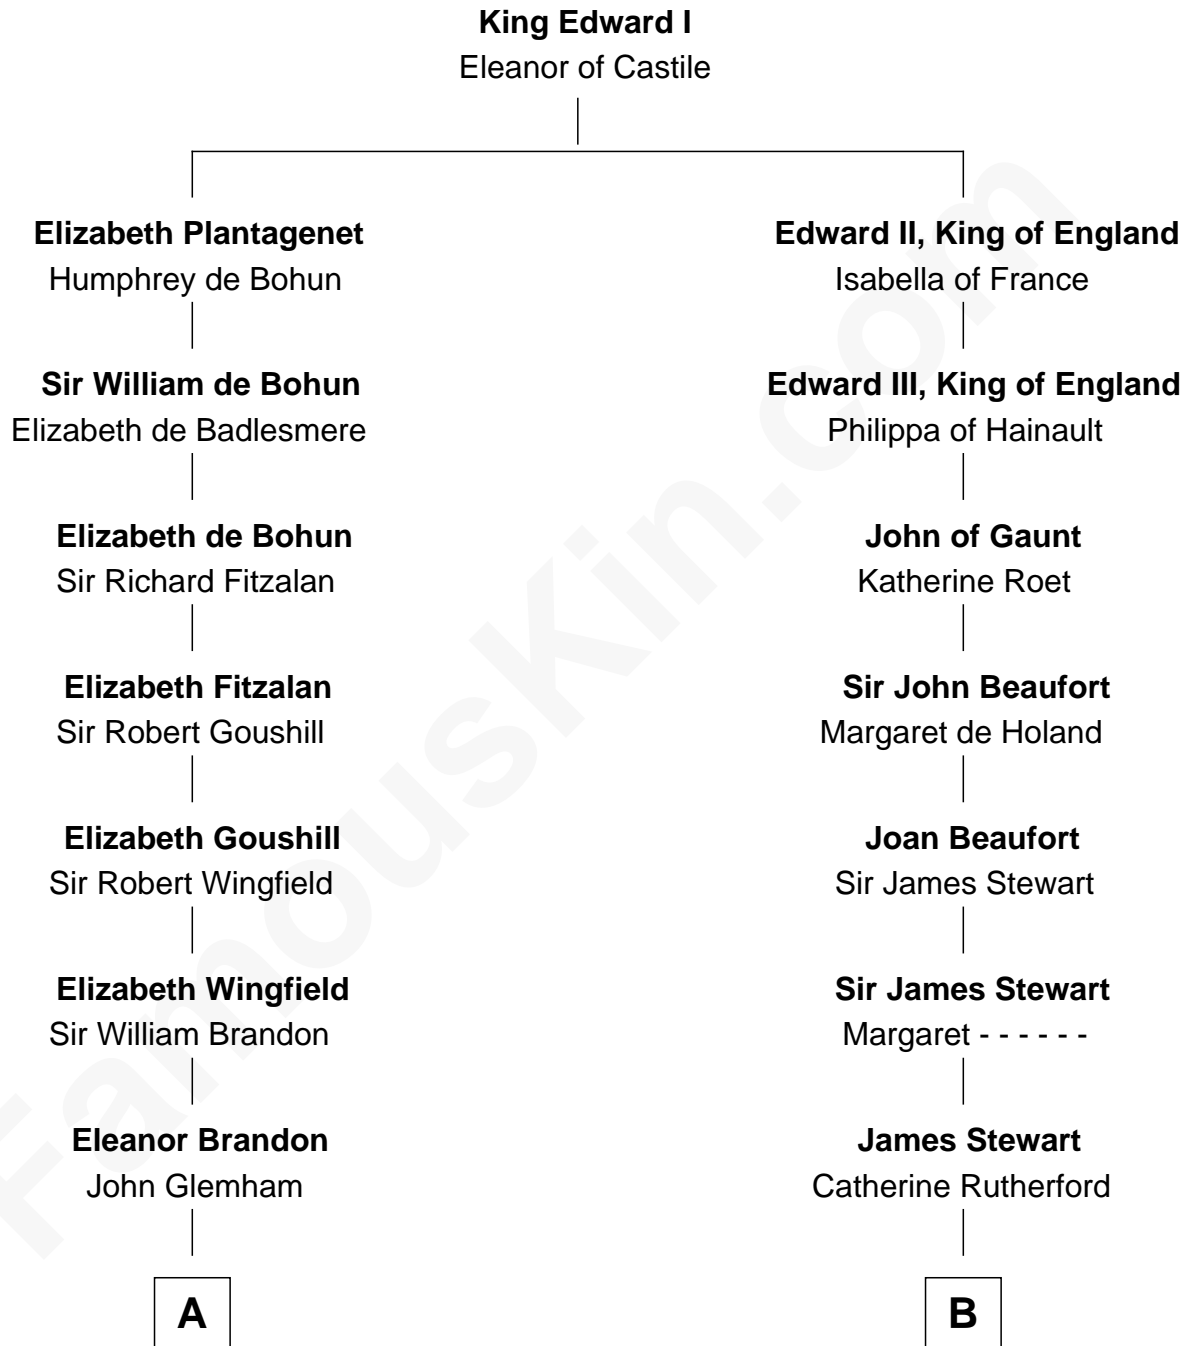

## Relationship Chart of

### Henry Clay Folger

*Founder of Folger Shakespeare Library and Chairman of Standard Oil*

19th cousin of

### Johnny Mercer

*Songwriter and Co-Founder of Capitol Records*

**C**

**Samuel Brown Folger**

Nancy F. Hiller

**Henry Clay Folger**

Eliza Jane Clark

**Henry Clay Folger**