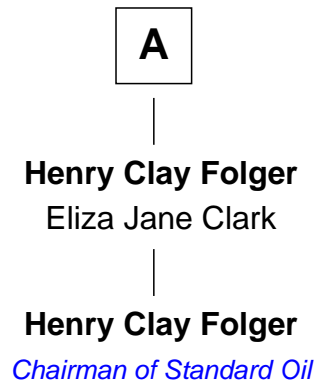

## Relationship Chart of

### Henry Clay Folger

*Founder of Folger Shakespeare Library and Chairman of Standard Oil*

7th Great-grandson of

**Joseph Grafton**

*(unk - c1682) Great Migration Immigrant 1636*

FamousKin.com