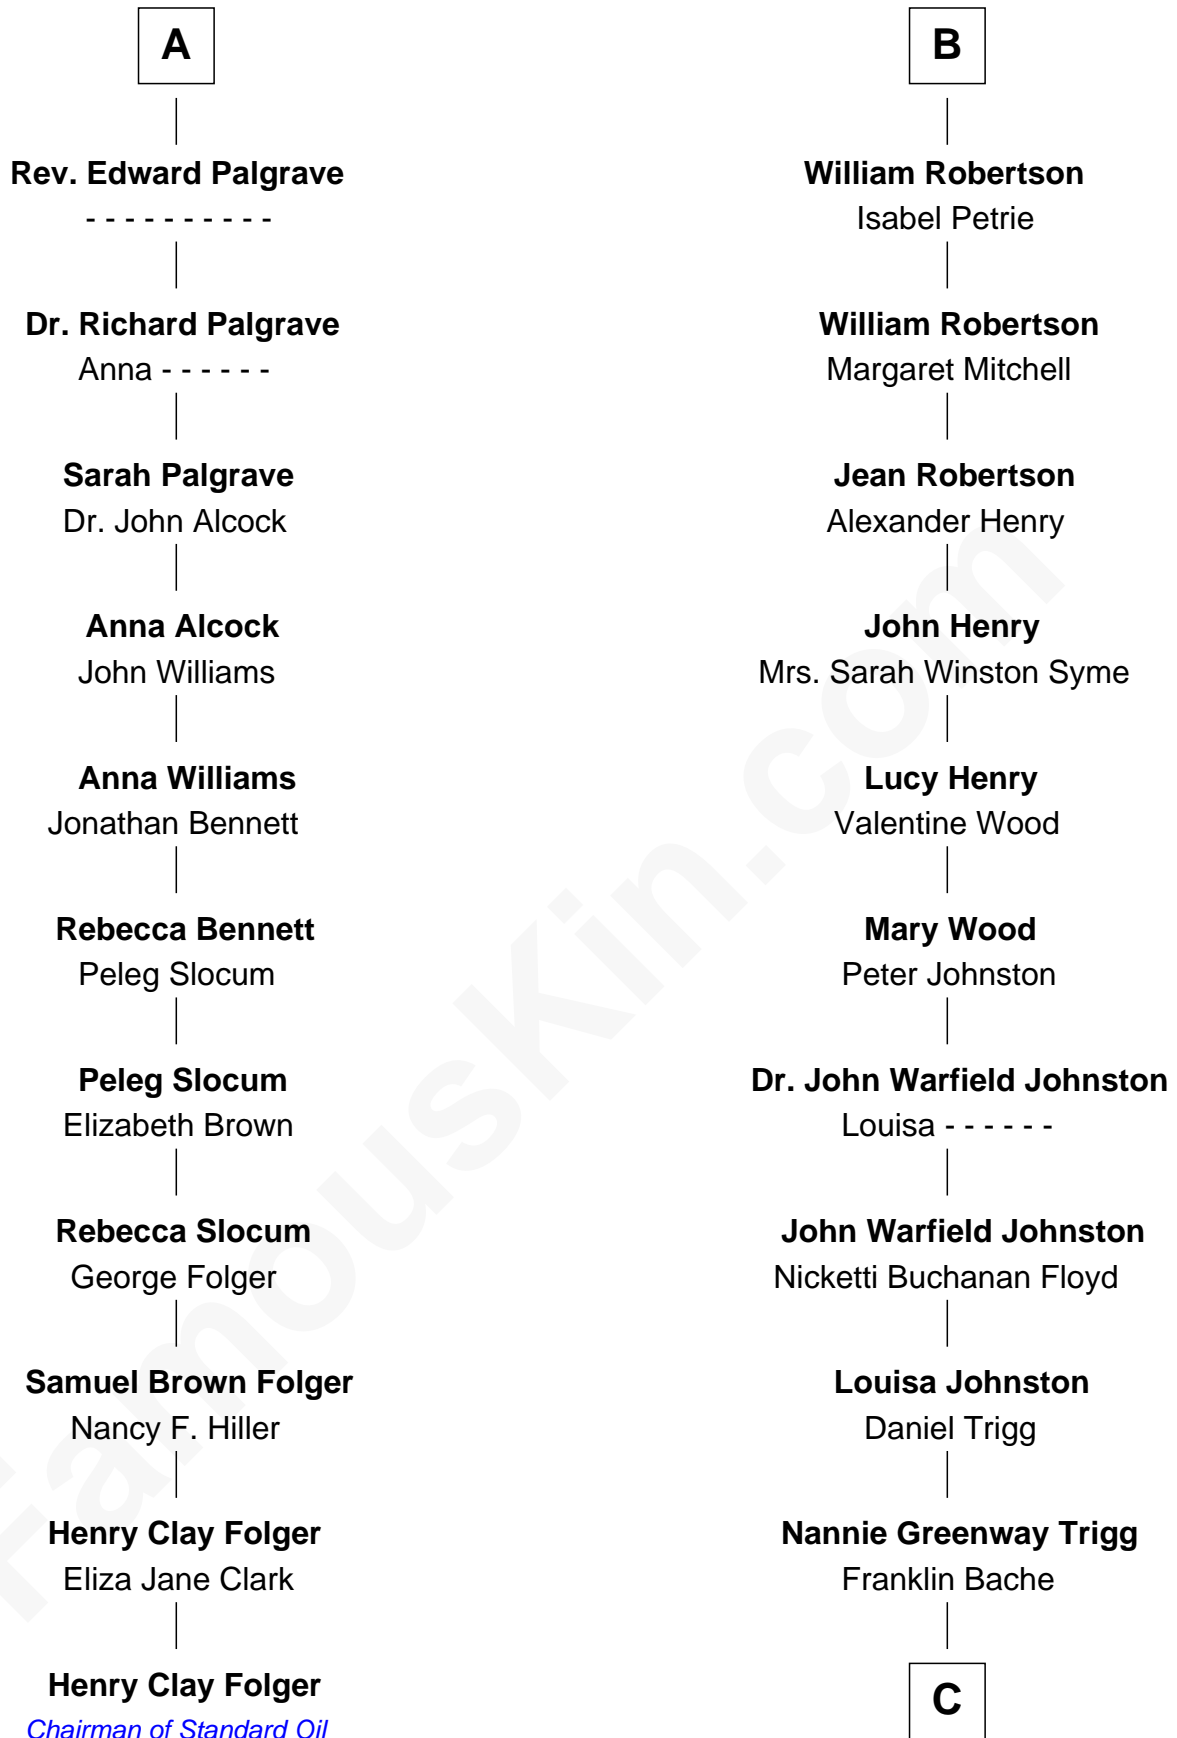

## Relationship Chart of

### Henry Clay Folger

*Founder of Folger Shakespeare Library and Chairman of Standard Oil*

17th cousin 1 time removed of

**Mike Castle**

*69th Governor of Delaware*

**C**

**Louisa Johnston Bache**  
James Manderson Castle

**Mike Castle**

*69th Governor of Delaware*

FamousKin.com