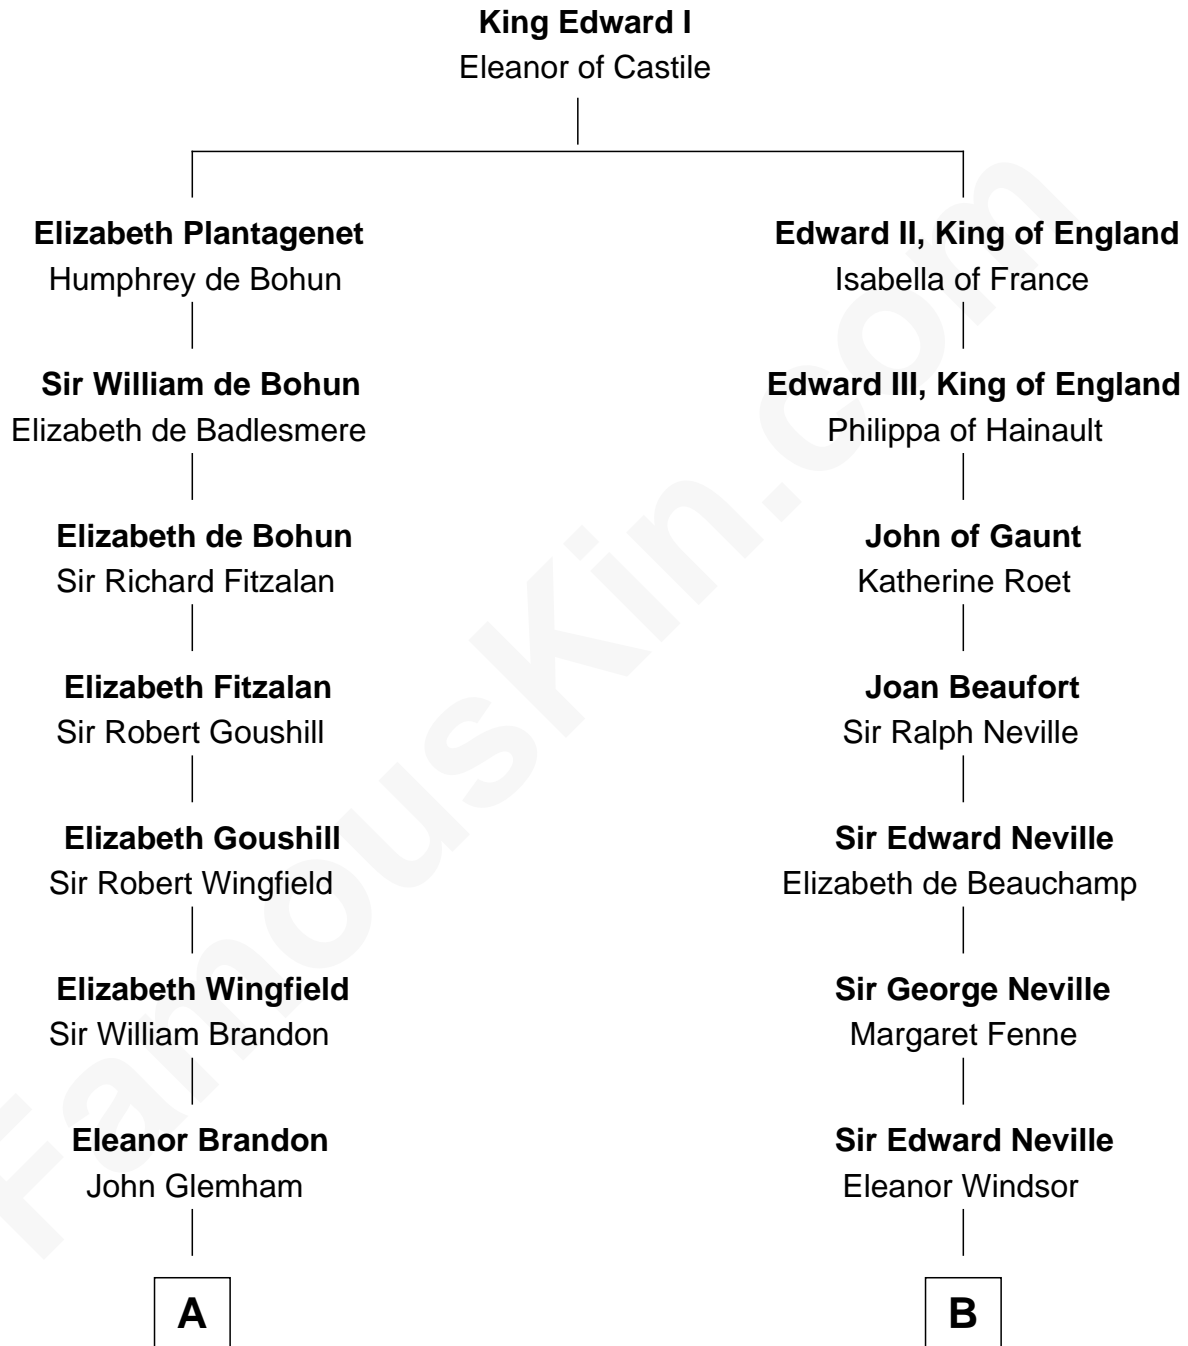

FamousKin.com

Relationship Chart of

Henry Clay Folger

Founder of Folger Shakespeare Library and Chairman of Standard Oil

19th cousin 1 time removed of

Anthony West

Novelist and writer for the New Yorker

C

Samuel Brown Folger

Nancy F. Hiller

Henry Clay Folger

Eliza Jane Clark

Henry Clay Folger

Chairman of Standard Oil

D

Arabella Rowan

Charles George Fairfield

Charles Fairfield

Isabella Campbell Mackenzie

Cicily Isabel Fairfield

Herbert George Wells

Anthony West

British Novelist

FamousKin.com