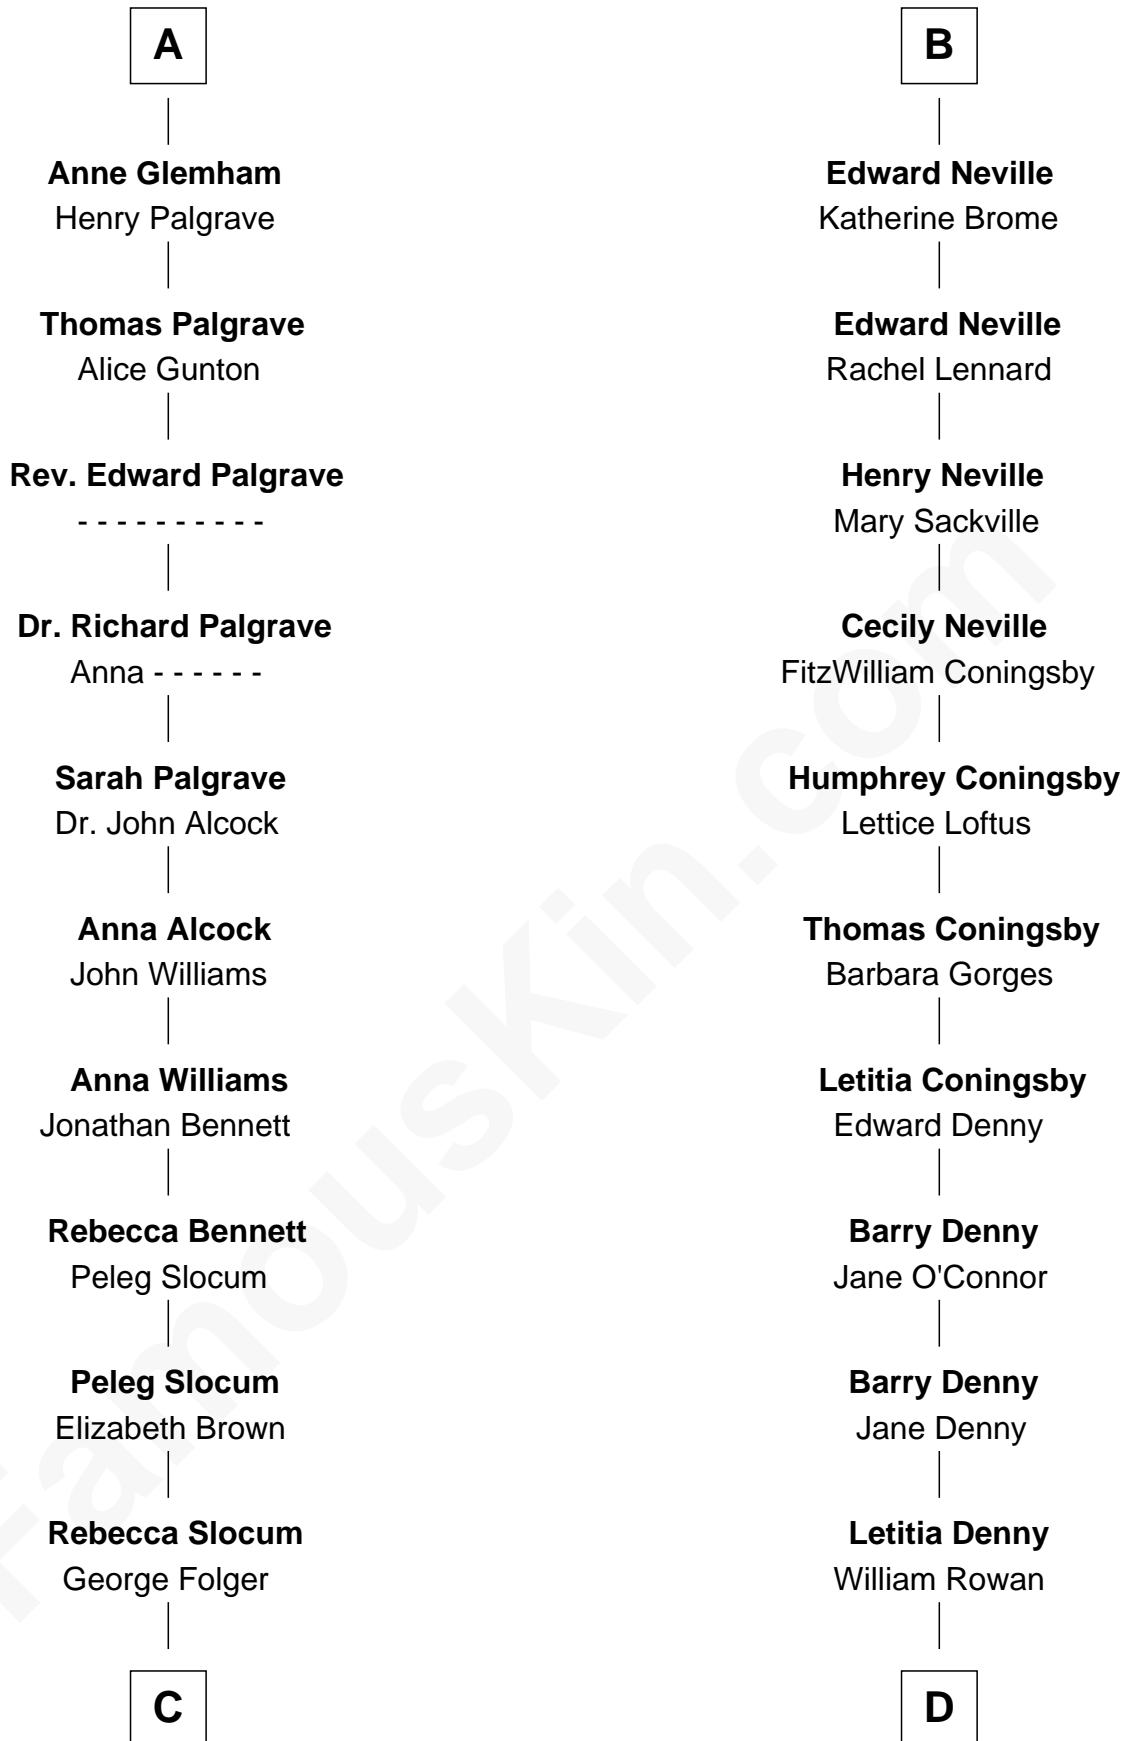

FamousKin.com

Relationship Chart of

Henry Clay Folger

Founder of Folger Shakespeare Library and Chairman of Standard Oil

19th cousin 1 time removed of

Anthony West

Novelist and writer for the New Yorker

C

Samuel Brown Folger

Nancy F. Hiller

Henry Clay Folger

Eliza Jane Clark

Henry Clay Folger

Chairman of Standard Oil

D

Arabella Rowan

Charles George Fairfield

Charles Fairfield

Isabella Campbell Mackenzie

Cicily Isabel Fairfield

Herbert George Wells

Anthony West

British Novelist

FamousKin.com