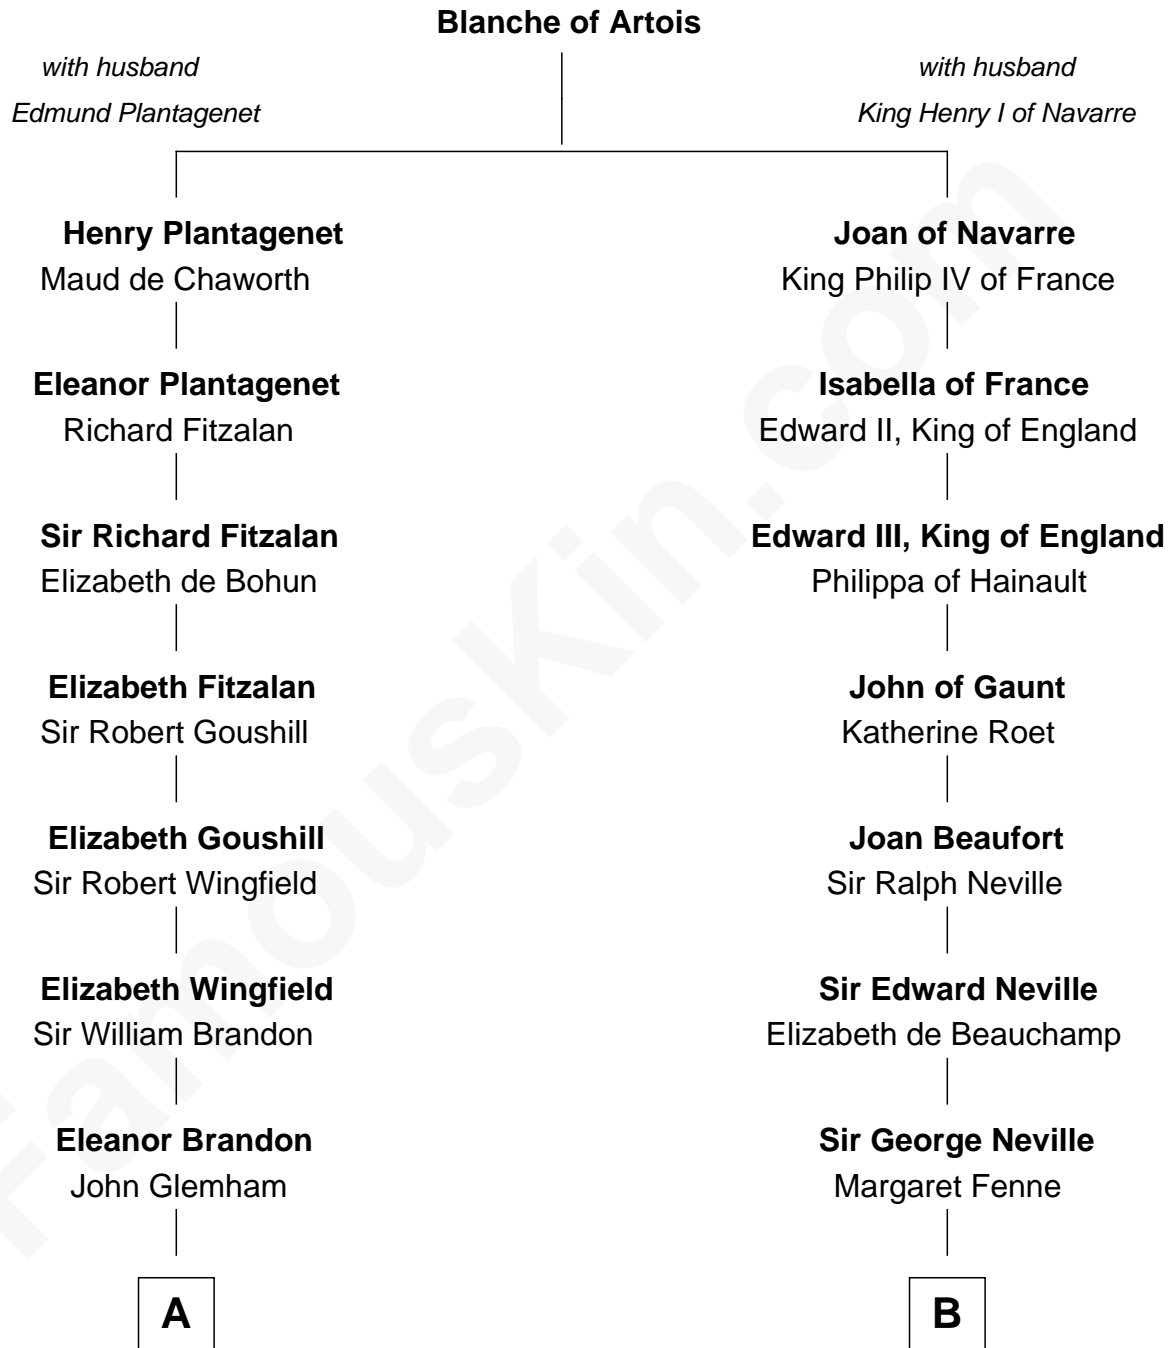

FamousKin.com

Relationship Chart of

Henry Clay Folger

Founder of Folger Shakespeare Library and Chairman of Standard Oil

19th cousin 2 times removed of

Anthony West

Novelist and writer for the New Yorker

C

Samuel Brown Folger

Nancy F. Hiller

Henry Clay Folger

Eliza Jane Clark

Henry Clay Folger

Chairman of Standard Oil

D

Letitia Denny