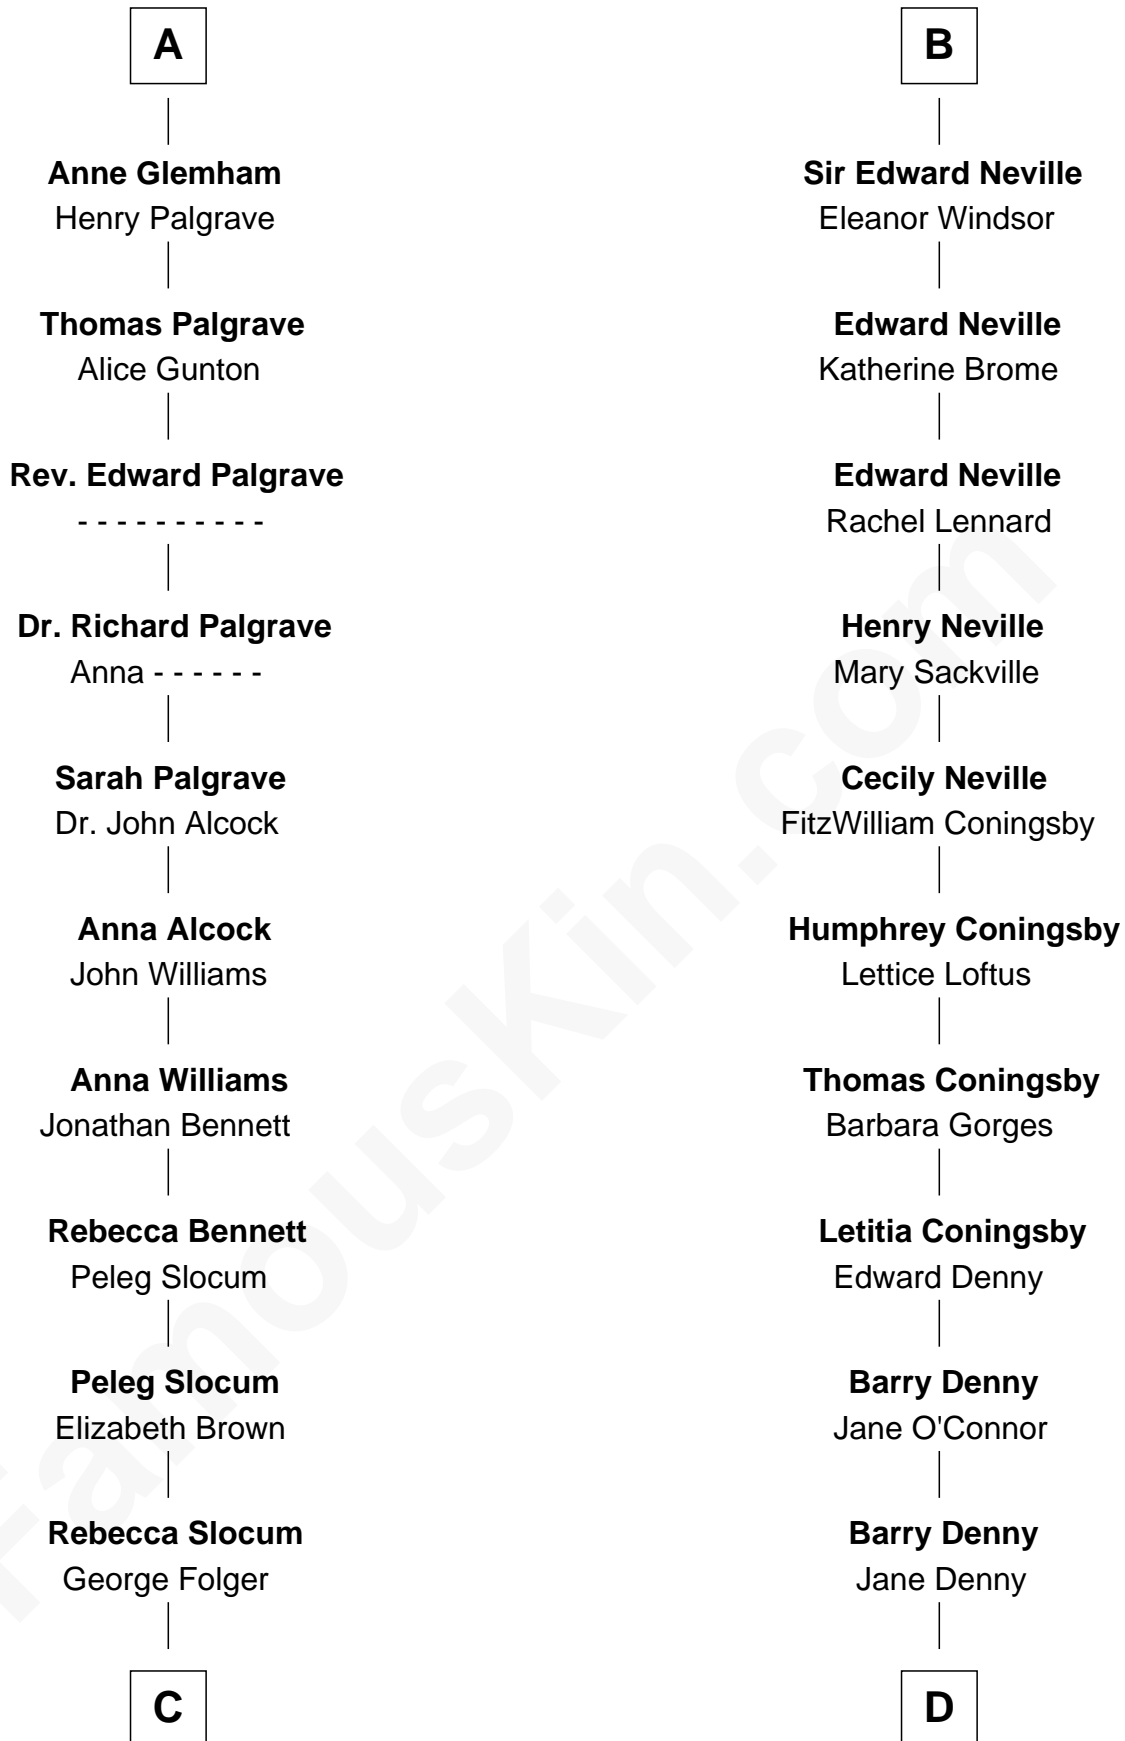

FamousKin.com

Relationship Chart of

Henry Clay Folger

Founder of Folger Shakespeare Library and Chairman of Standard Oil

19th cousin 2 times removed of

Anthony West

Novelist and writer for the New Yorker

C

Samuel Brown Folger

Nancy F. Hiller

Henry Clay Folger

Eliza Jane Clark

Henry Clay Folger

Chairman of Standard Oil

D

Letitia Denny

William Rowan

Arabella Rowan

Charles George Fairfield

Charles Fairfield

Isabella Campbell Mackenzie

Cicily Isabel Fairfield

Herbert George Wells

Anthony West