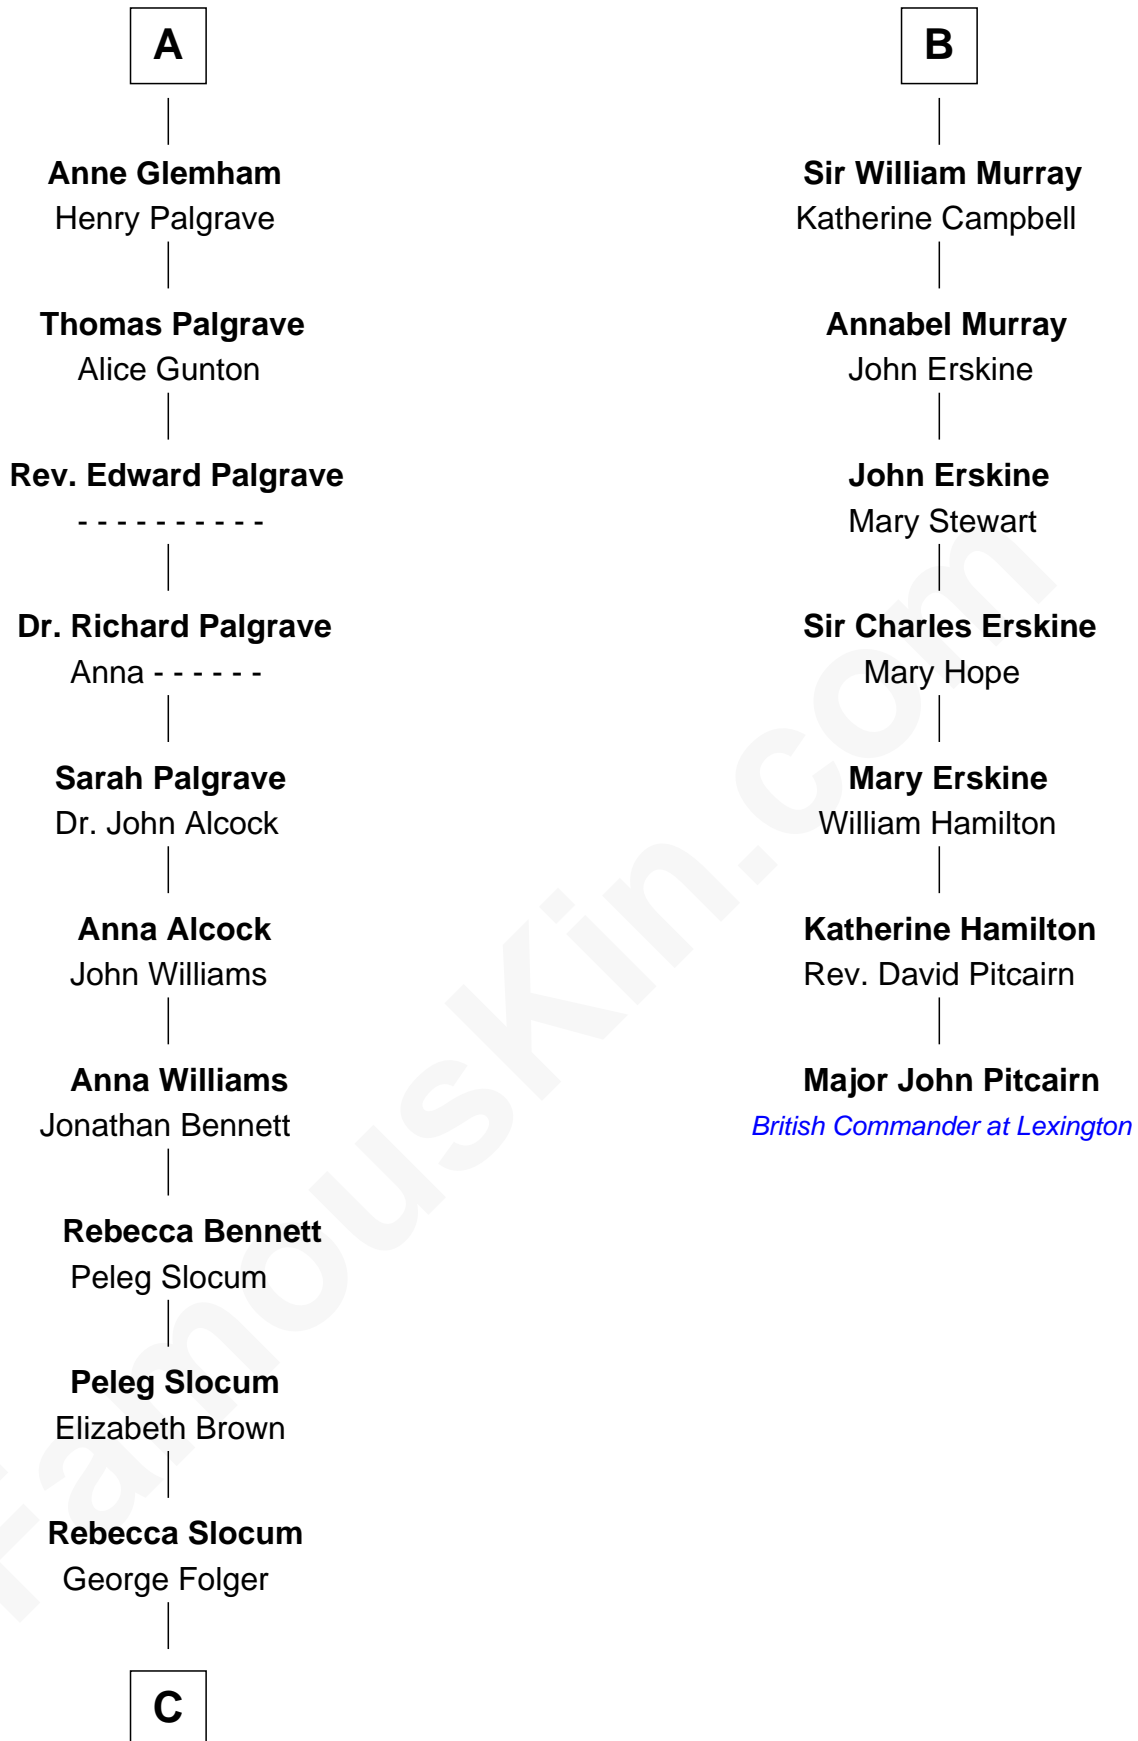

FamousKin.com

Relationship Chart of

Henry Clay Folger

Founder of Folger Shakespeare Library and Chairman of Standard Oil

13th cousin 6 times removed of

Major John Pitcairn

British Commander at Battle of Lexington

C

—
Samuel Brown Folger

Nancy F. Hiller

—
Henry Clay Folger

Eliza Jane Clark

—
Henry Clay Folger

Chairman of Standard Oil

FamousKin.com