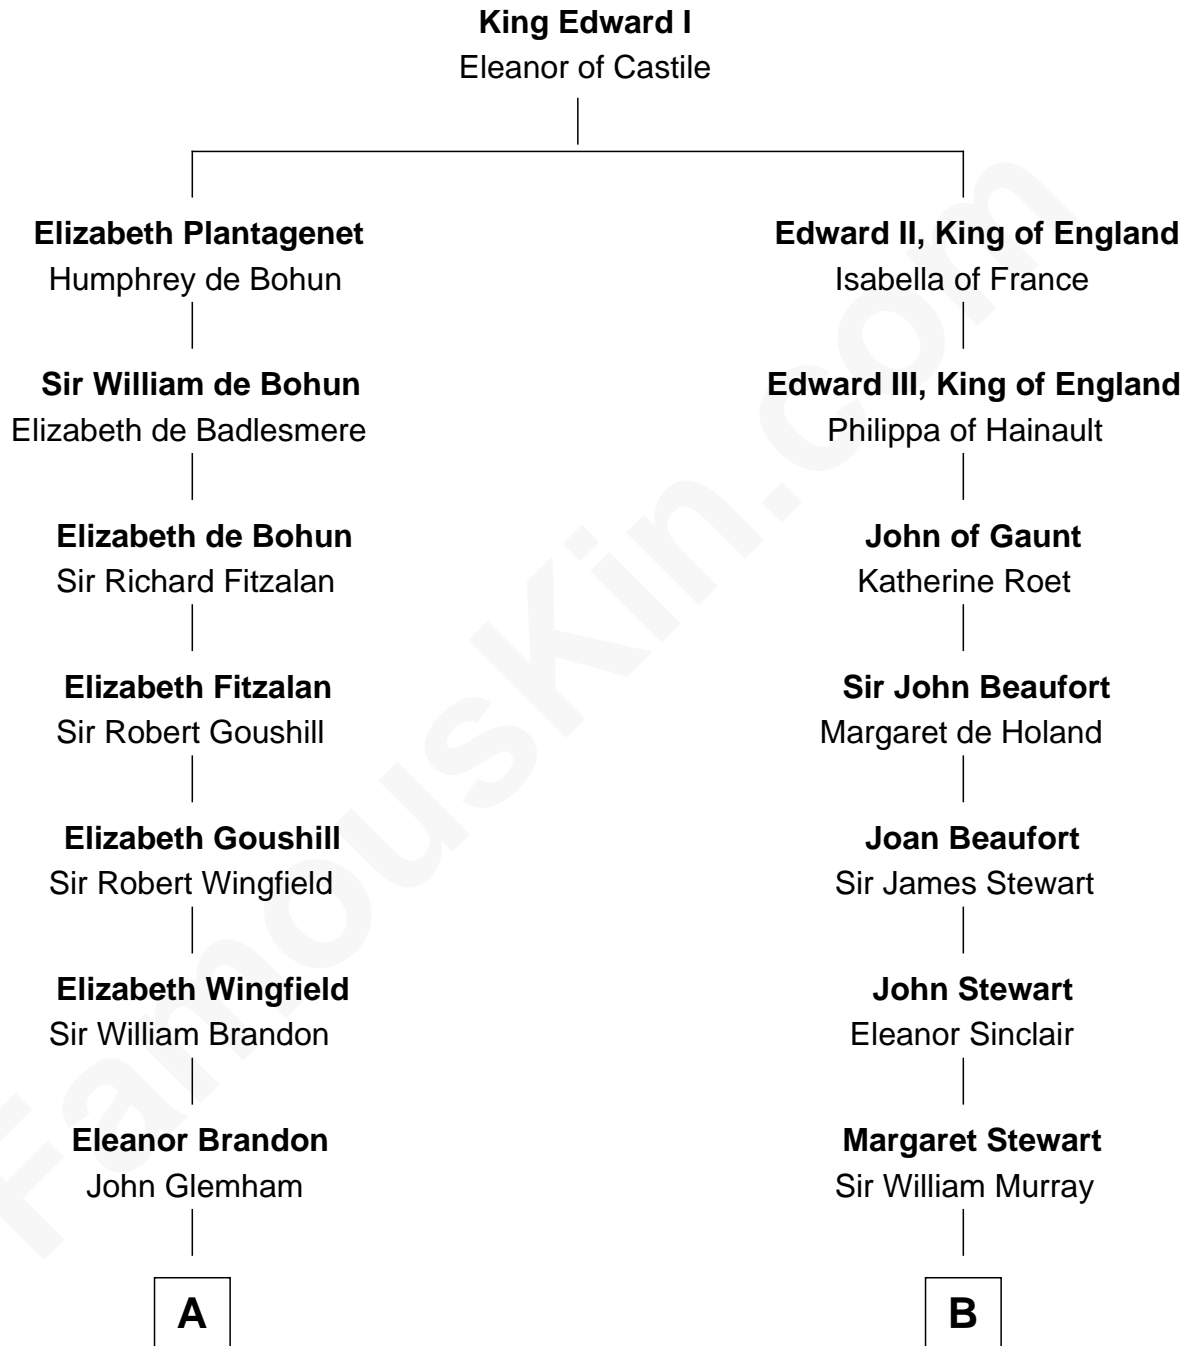

FamousKin.com

Relationship Chart of

Henry Clay Folger

Founder of Folger Shakespeare Library and Chairman of Standard Oil

13th cousin 6 times removed of

Major John Pitcairn

British Commander at Battle of Lexington

C

—
Samuel Brown Folger

Nancy F. Hiller

—
Henry Clay Folger

Eliza Jane Clark

—
Henry Clay Folger

Chairman of Standard Oil

FamousKin.com