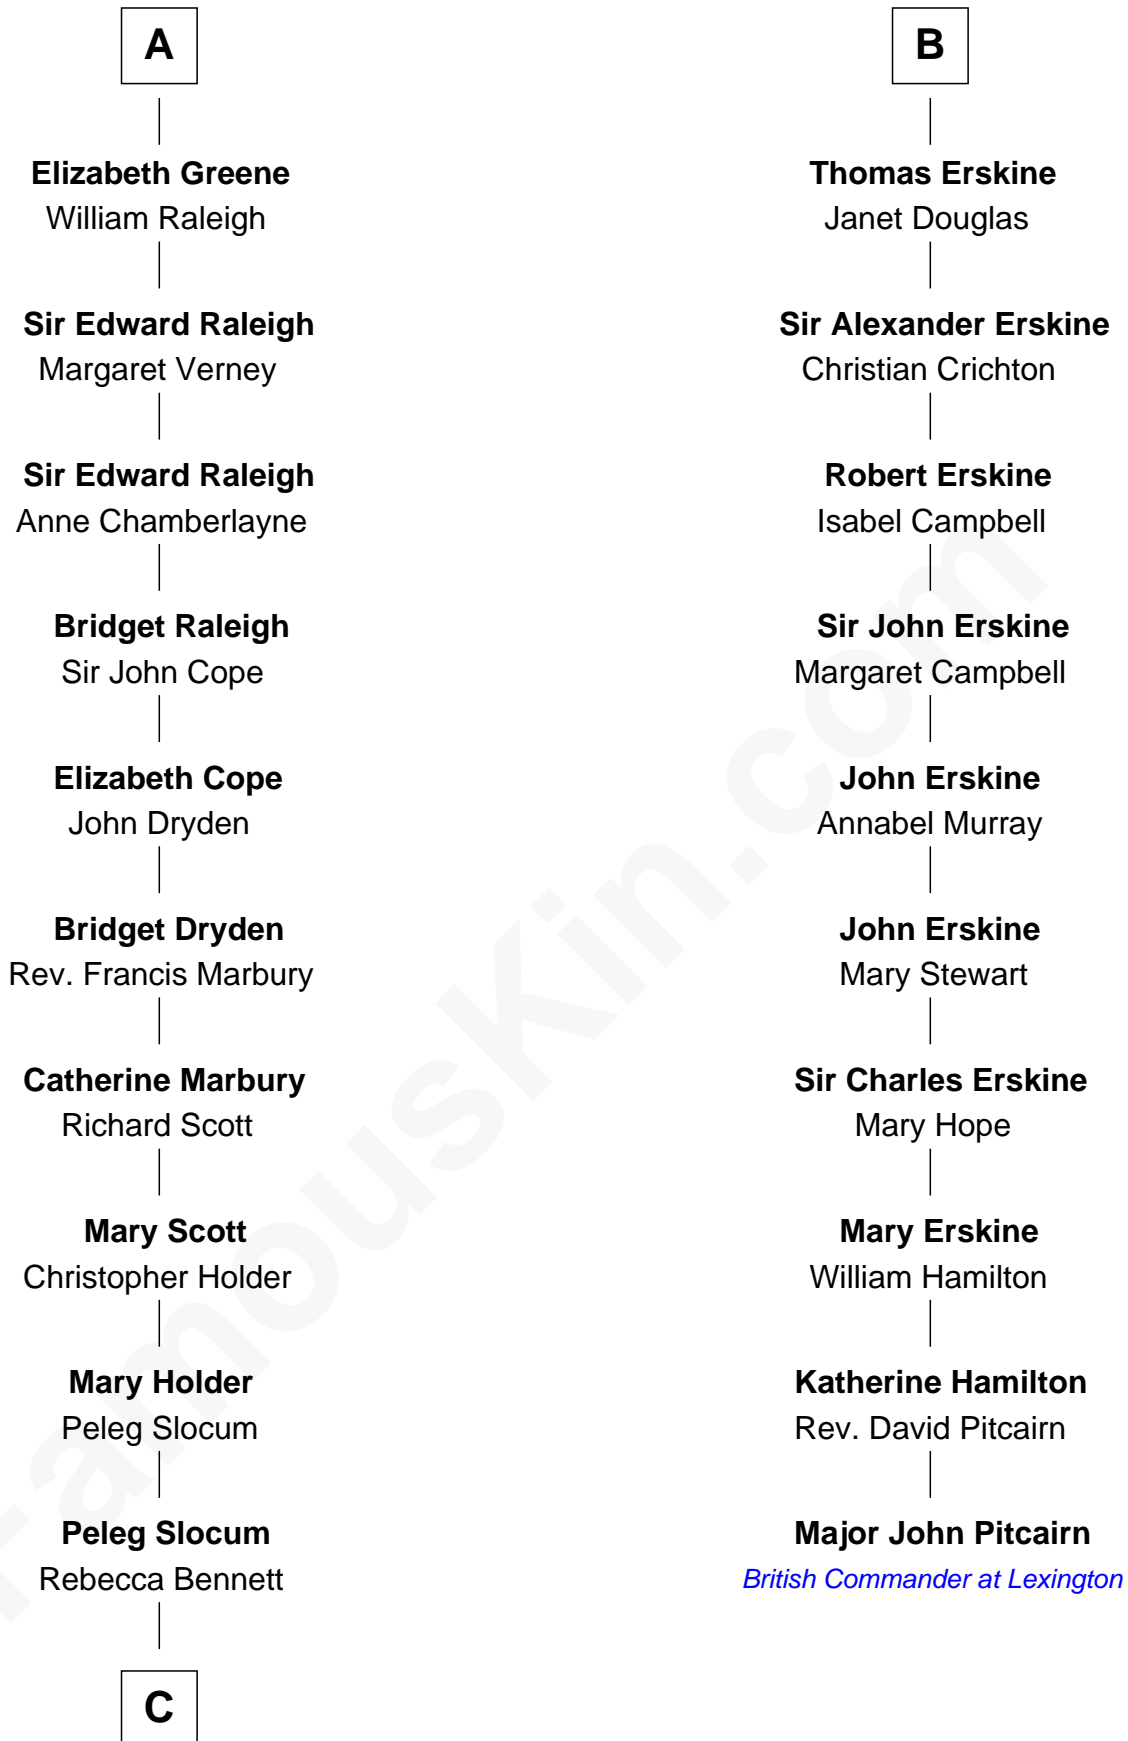

## Relationship Chart of

### Henry Clay Folger

*Founder of Folger Shakespeare Library and Chairman of Standard Oil*

16th cousin 5 times removed of

### Major John Pitcairn

*British Commander at Battle of Lexington*

**C**

**Peleg Slocum**  
Elizabeth Brown

**Rebecca Slocum**  
George Folger

**Samuel Brown Folger**  
Nancy F. Hiller

**Henry Clay Folger**  
Eliza Jane Clark