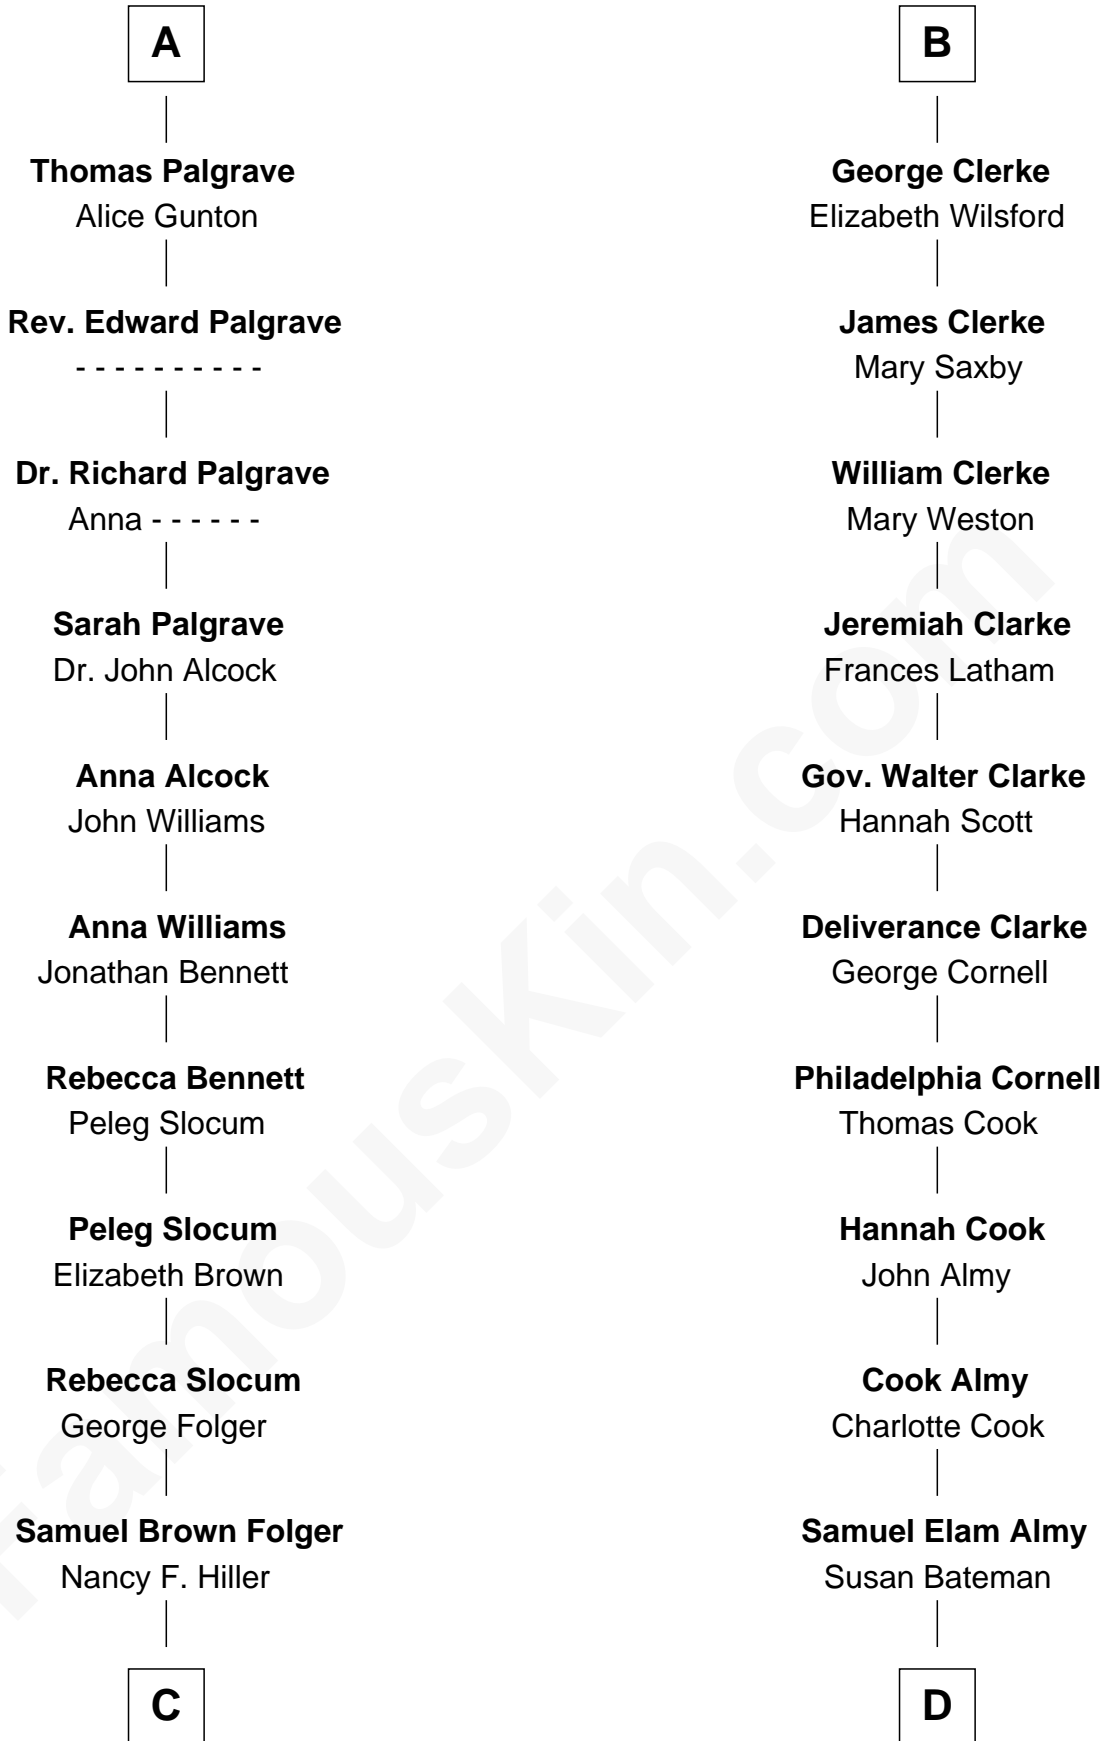

FamousKin.com

Relationship Chart of

Henry Clay Folger

Founder of Folger Shakespeare Library and Chairman of Standard Oil

18th cousin 2 times removed of

Marilyn Monroe

Actress, Model, and Singer

Bartholomew de Badlesmere

Margery de Badlesmere

Sir William de Ros

Maud de Roos

John de Welles

Margery de Welles

Stephen le Scrope

Maude le Scrope

Sir Baldwin Freville

Elizabeth Freville

Sir Thomas Ferrers

Sir Henry Ferrers

Margaret Heckstall

Elizabeth Ferrers

James Clerke

B

C

Henry Clay Folger
Eliza Jane Clark

Henry Clay Folger
Chairman of Standard Oil

D

Susan Bateman Almy
Charles Adams Gifford

Frederick Almy Gifford
Elizabeth Easton Tennant

Charles Stanley Gifford
Gladys Pearl Monroe