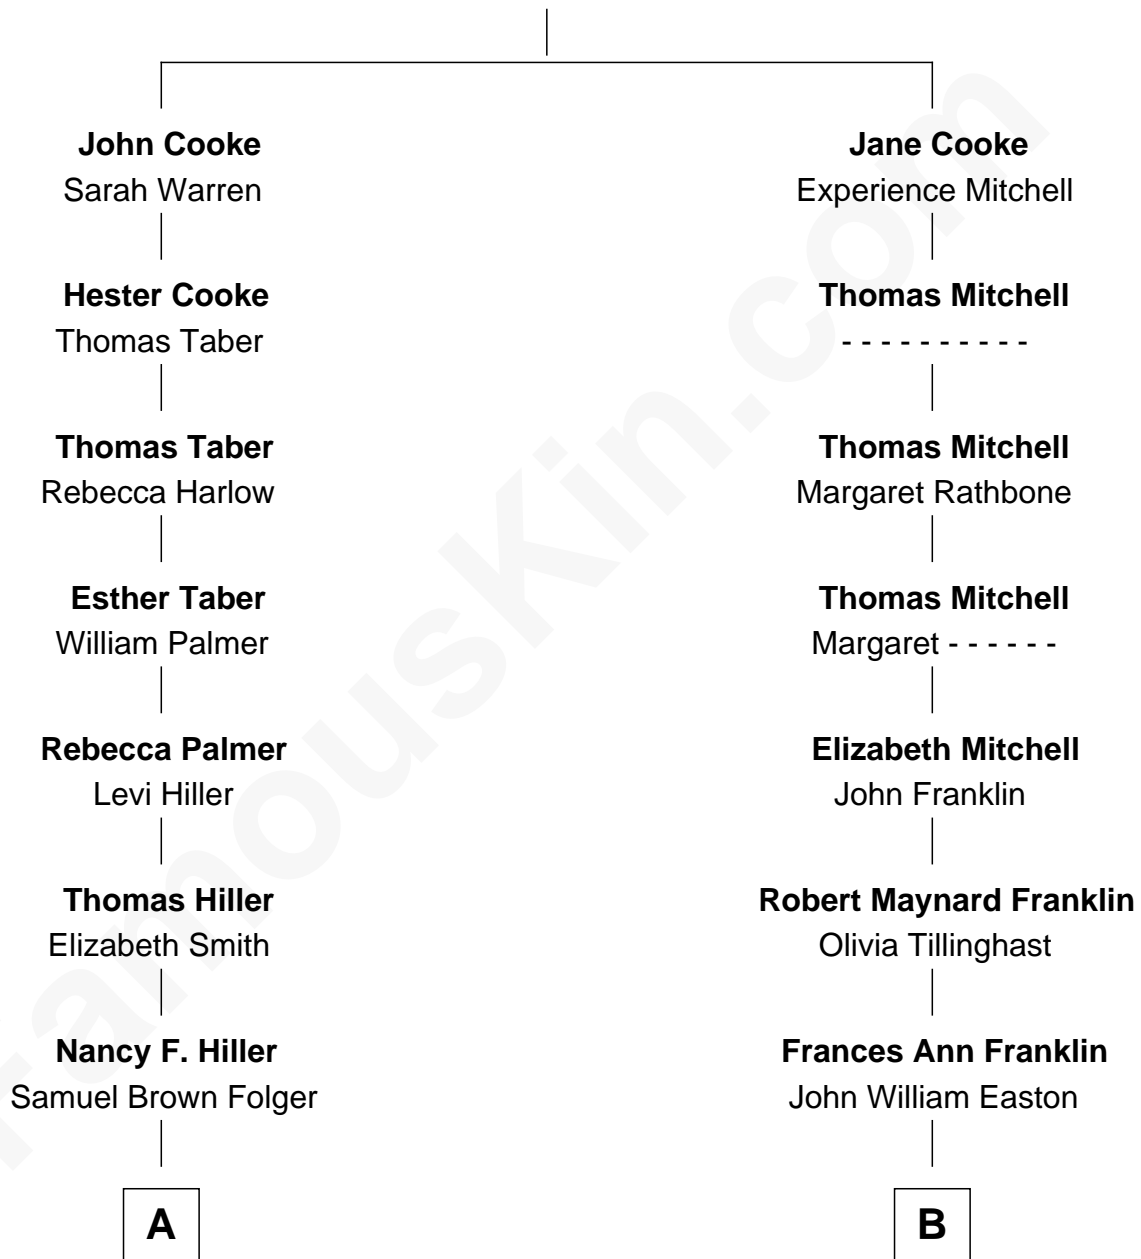

## Relationship Chart of

### Henry Clay Folger

*Founder of Folger Shakespeare Library and Chairman of Standard Oil*

8th cousin 2 times removed of

### Marilyn Monroe

*Actress, Model, and Singer*

**Francis Cooke**  
Hester le Mahieu

**A**

**Henry Clay Folger**  
Eliza Jane Clark

**Henry Clay Folger**  
*Chairman of Standard Oil*

**B**

**Elizabeth Cutting Easton**  
William Congdon Tennant

**Elizabeth Easton Tennant**  
Frederick Almy Gifford

**Charles Stanley Gifford**  
Gladys Pearl Monroe

**Marilyn Monroe**  
*Actress, Model, and Singer*

FamousKin.com