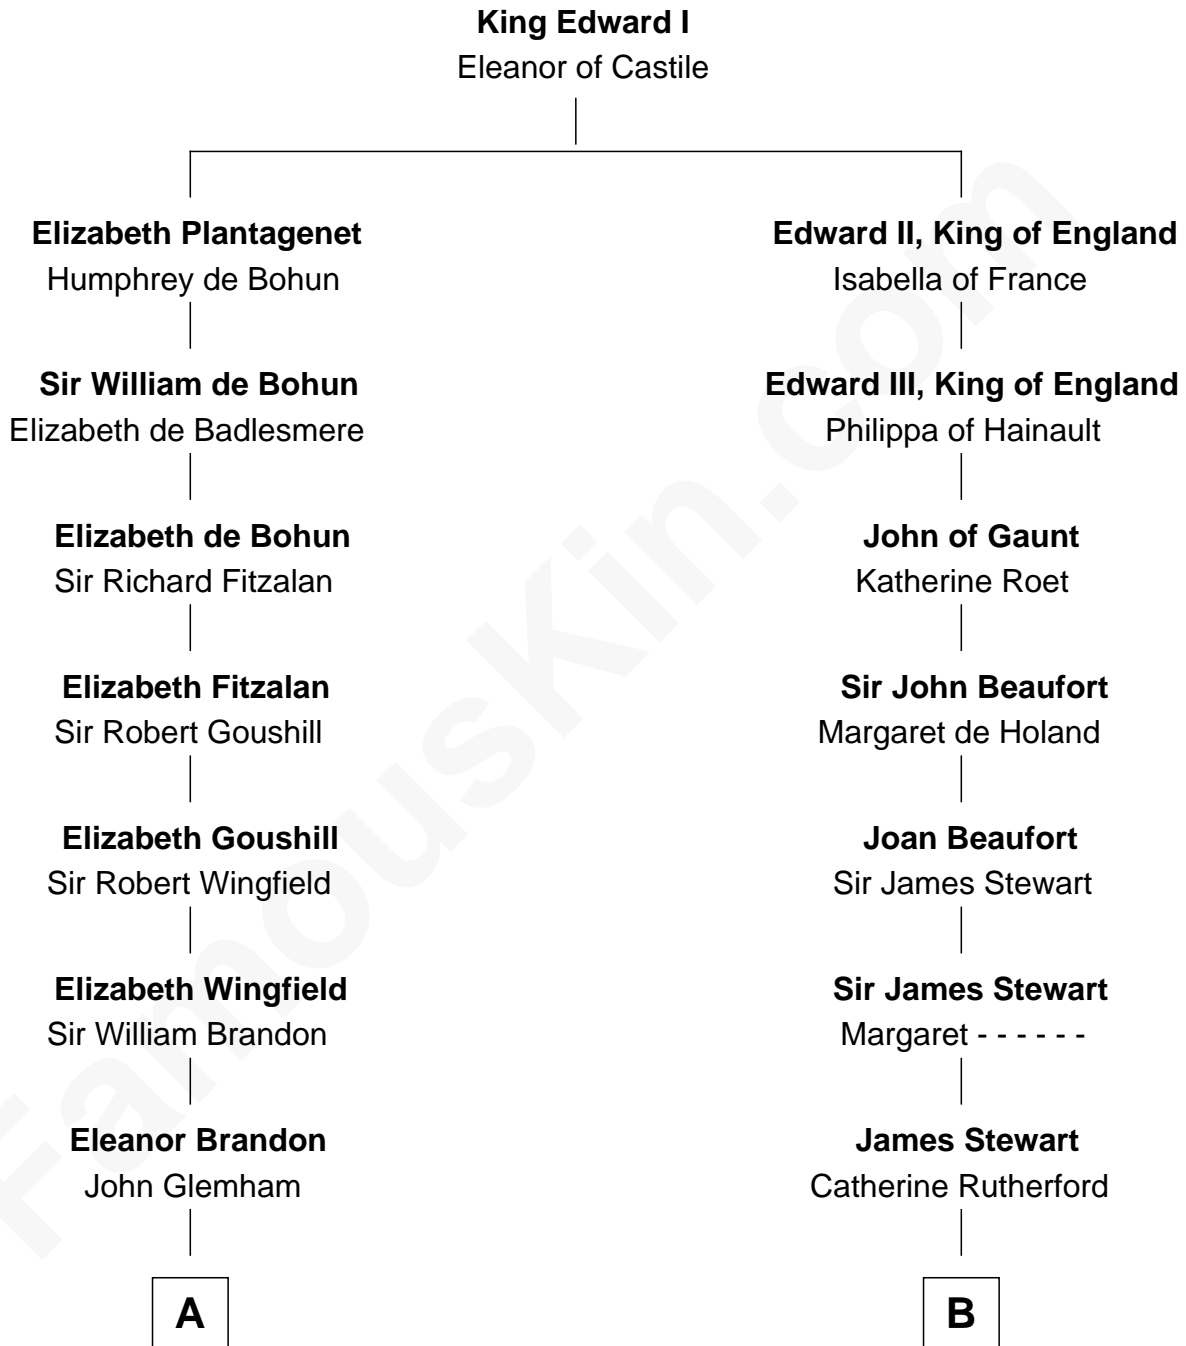

FamousKin.com

Relationship Chart of

Henry Clay Folger

Founder of Folger Shakespeare Library and Chairman of Standard Oil

17th cousin 2 times removed of

Noel Coward

Playwright, Actor, and Songwriter

C

—
Samuel Brown Folger

Nancy F. Hiller

—
Henry Clay Folger

Eliza Jane Clark

—
Henry Clay Folger

Chairman of Standard Oil

FamousKin.com