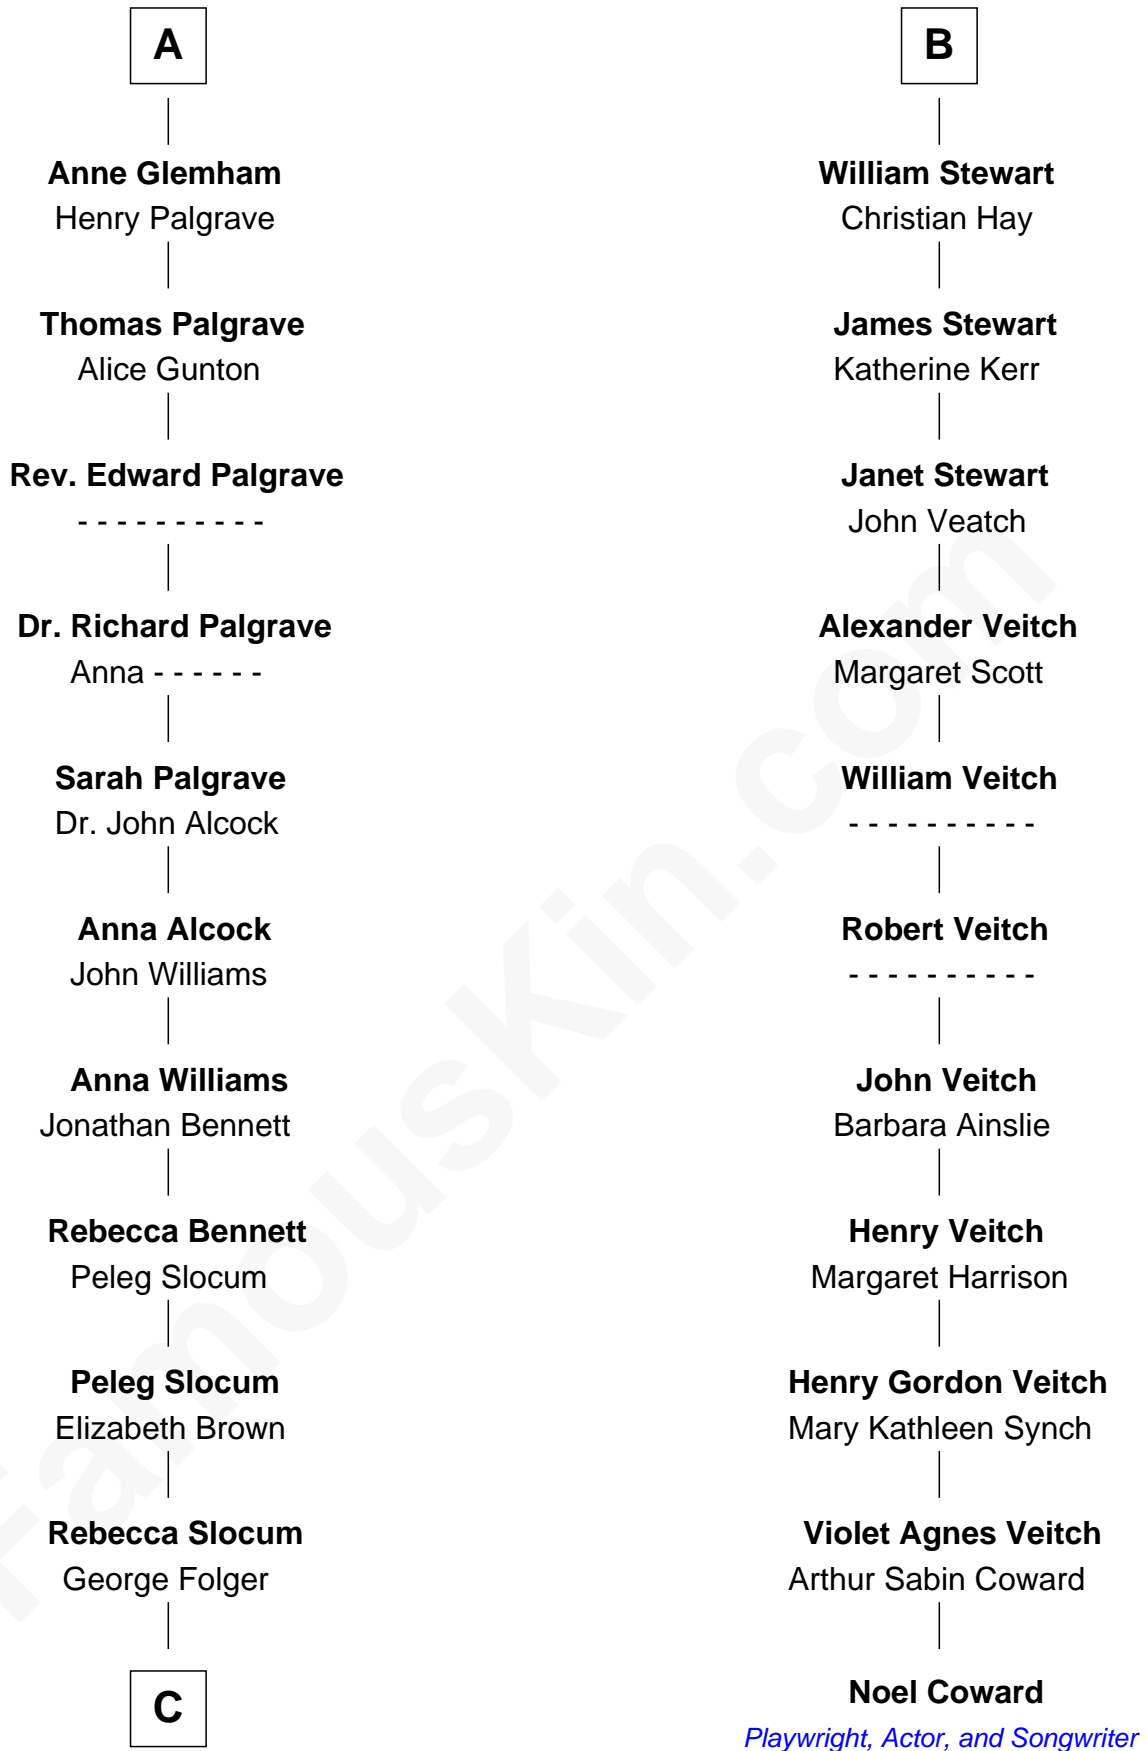

FamousKin.com

Relationship Chart of

Henry Clay Folger

Founder of Folger Shakespeare Library and Chairman of Standard Oil

17th cousin 2 times removed of

Noel Coward

Playwright, Actor, and Songwriter

C

—
Samuel Brown Folger

Nancy F. Hiller

—
Henry Clay Folger

Eliza Jane Clark

—
Henry Clay Folger

Chairman of Standard Oil

FamousKin.com