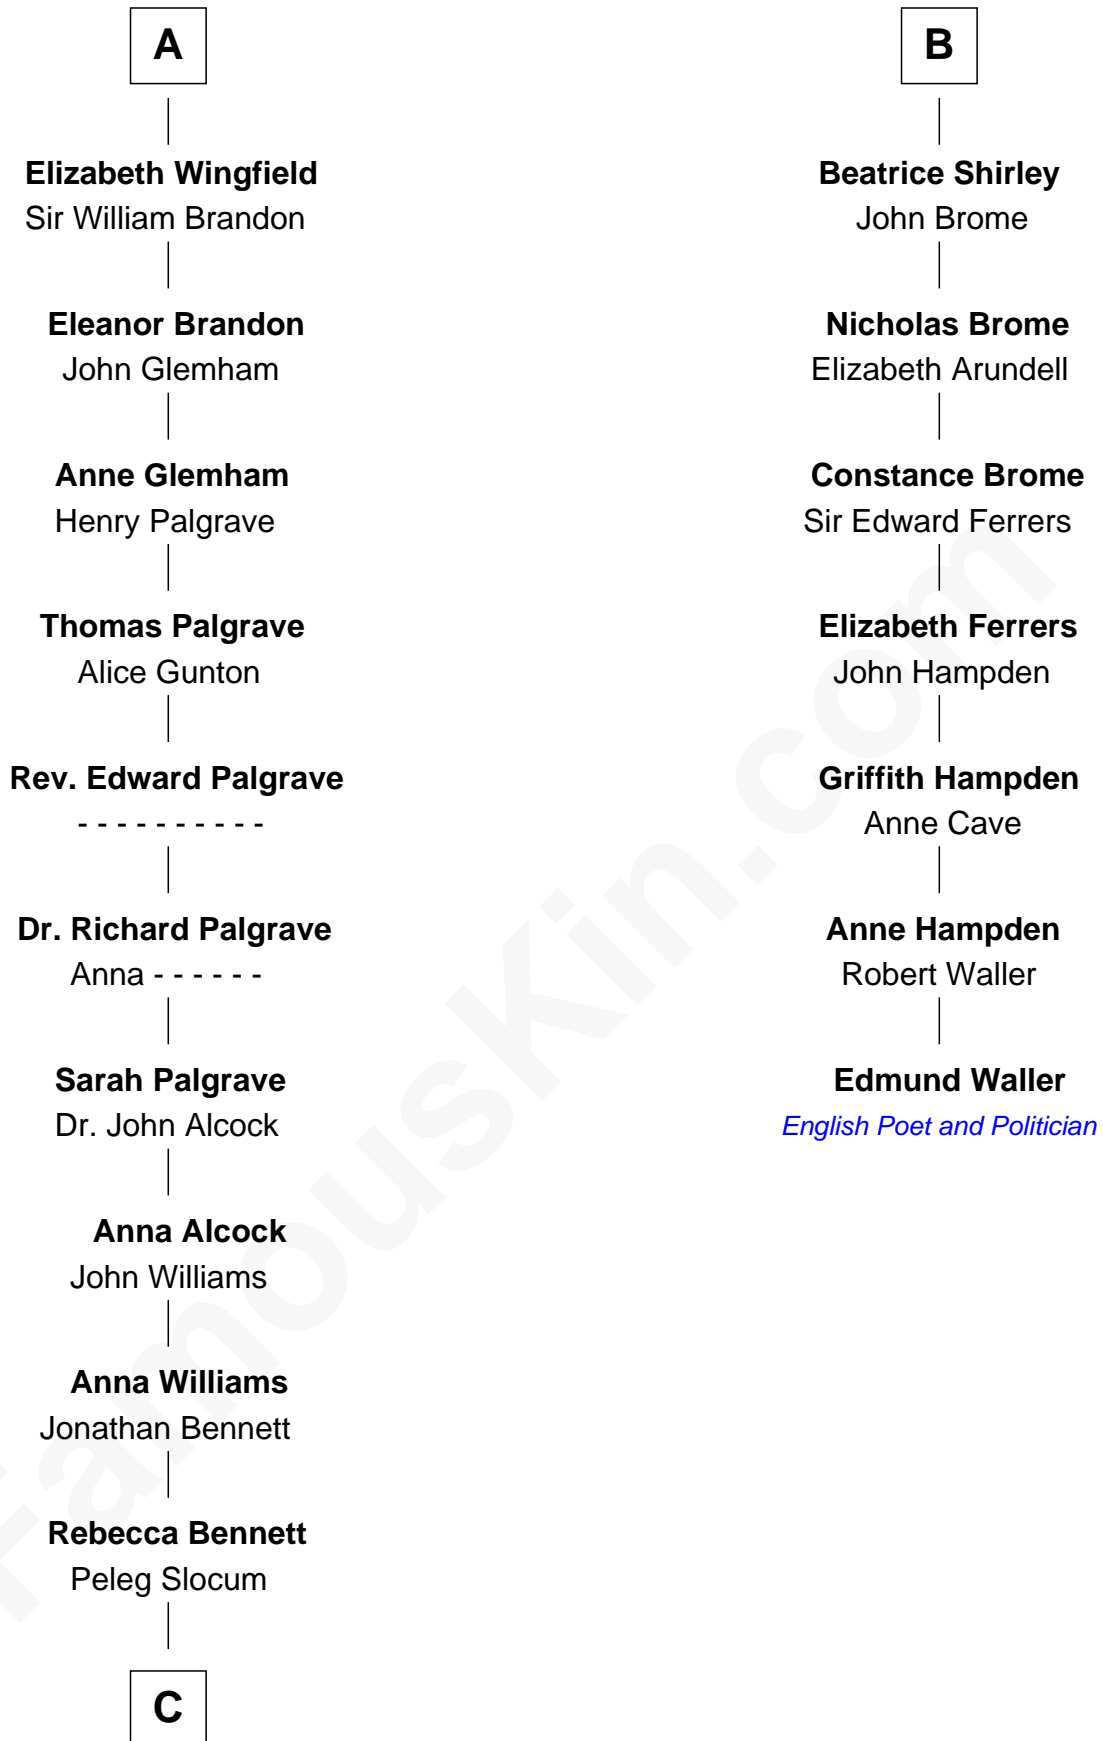

FamousKin.com

Relationship Chart of

Henry Clay Folger

Founder of Folger Shakespeare Library and Chairman of Standard Oil

13th cousin 8 times removed of

Edmund Waller

English Poet and Politician

C

Peleg Slocum
Elizabeth Brown

Rebecca Slocum
George Folger

Samuel Brown Folger
Nancy F. Hiller

Henry Clay Folger
Eliza Jane Clark

Henry Clay Folger
Chairman of Standard Oil

FamousKin.com