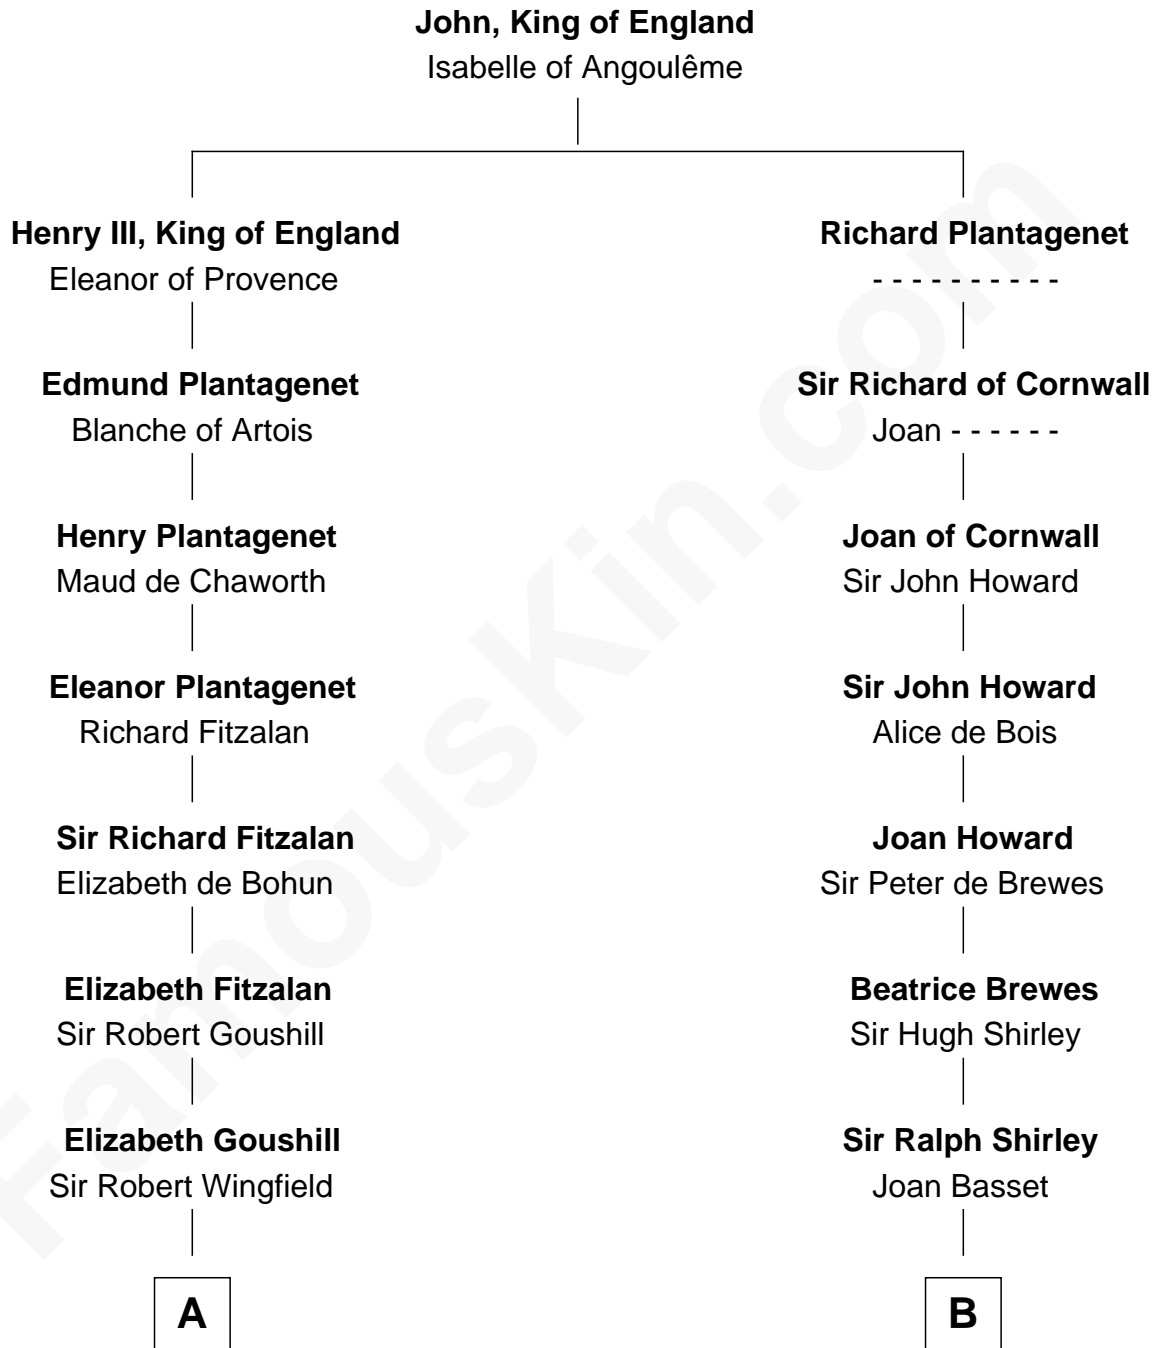

FamousKin.com

Relationship Chart of

Henry Clay Folger

Founder of Folger Shakespeare Library and Chairman of Standard Oil

13th cousin 8 times removed of

Edmund Waller

English Poet and Politician

C

Peleg Slocum
Elizabeth Brown

Rebecca Slocum
George Folger

Samuel Brown Folger
Nancy F. Hiller

Henry Clay Folger
Eliza Jane Clark

Henry Clay Folger
Chairman of Standard Oil

FamousKin.com