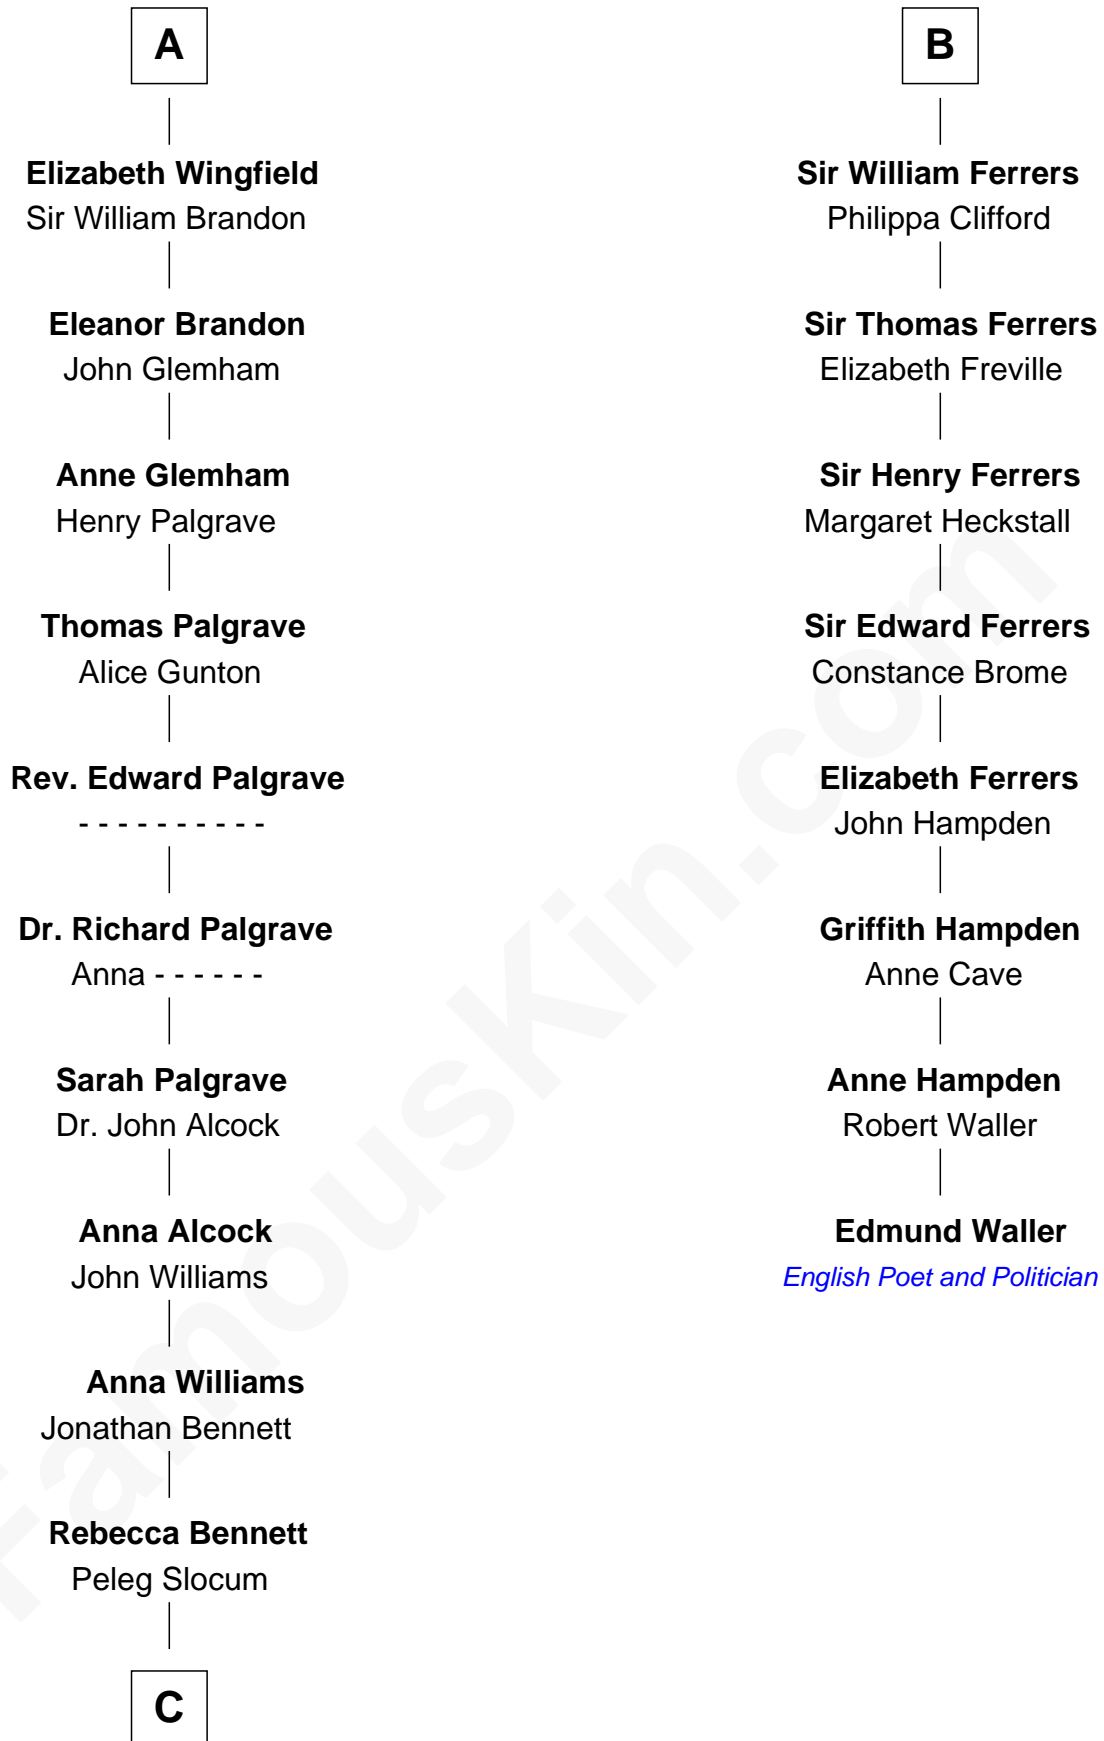

FamousKin.com

Relationship Chart of

Henry Clay Folger

Founder of Folger Shakespeare Library and Chairman of Standard Oil

14th cousin 7 times removed of

Edmund Waller

English Poet and Politician

Ramon Berenguer IV of Provence

Beatrice of Savoy

Eleanor of Provence
Henry III, King of England

Edmund Plantagenet
Blanche of Artois

Henry Plantagenet
Maud de Chaworth

Eleanor Plantagenet
Richard Fitzalan

Sir Richard Fitzalan
Elizabeth de Bohun

Elizabeth Fitzalan
Sir Robert Goushill

Elizabeth Goushill
Sir Robert Wingfield

A

Eleanor of Provence
Henry III, King of England

Edward I, King of England
Eleanor of Castile

Joan of Acre
Sir Gilbert de Clare

Elizabeth de Clare
Sir Thebaud de Verdun

Isabel de Verdun
Henry de Ferrers

Sir William de Ferrers
Margaret de Ufford

Sir Henry de Ferrers
Joan de Poynings

B

C

Peleg Slocum
Elizabeth Brown

Rebecca Slocum
George Folger