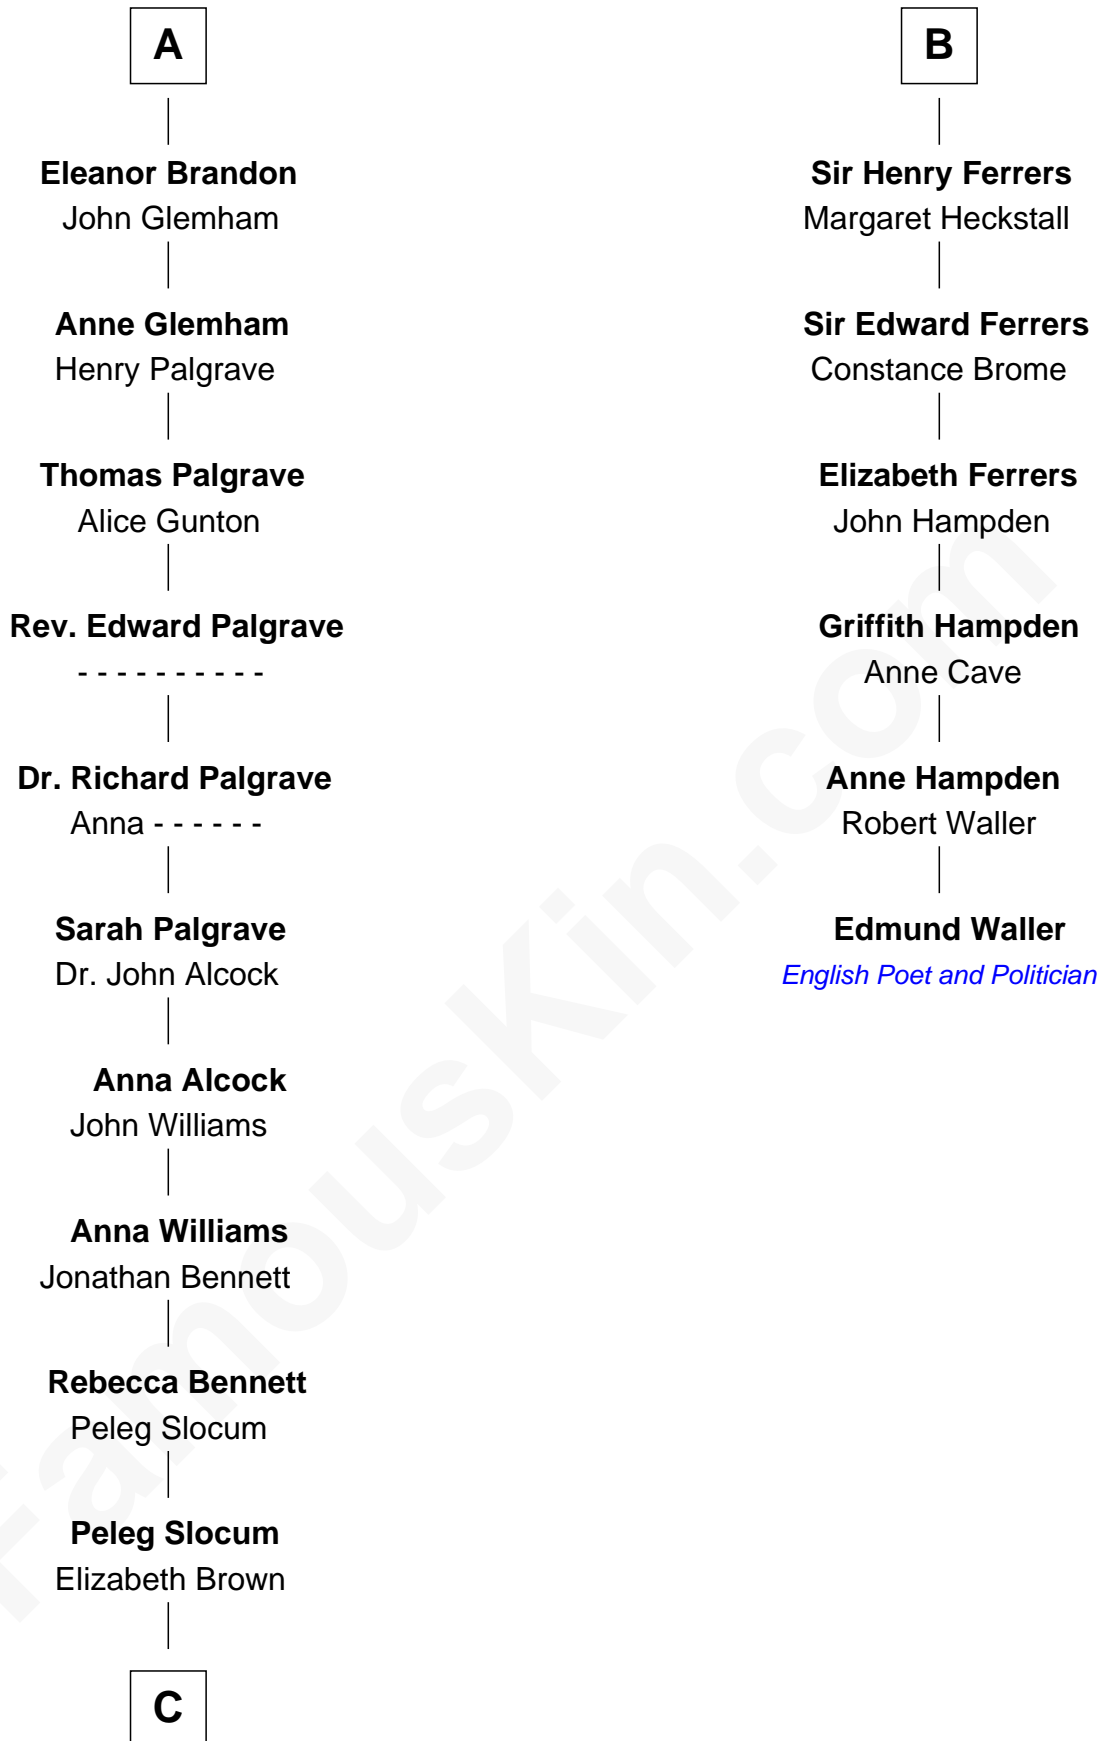

## Relationship Chart of

### Henry Clay Folger

*Founder of Folger Shakespeare Library and Chairman of Standard Oil*

12th cousin 8 times removed of

**Edmund Waller**

*English Poet and Politician*

**Sir Humphrey de Bohun**

Eleanor de Braiose

**C**

—  
**Rebecca Slocum**

George Folger

—  
**Samuel Brown Folger**

Nancy F. Hiller

—  
**Henry Clay Folger**

Eliza Jane Clark

—  
**Henry Clay Folger**