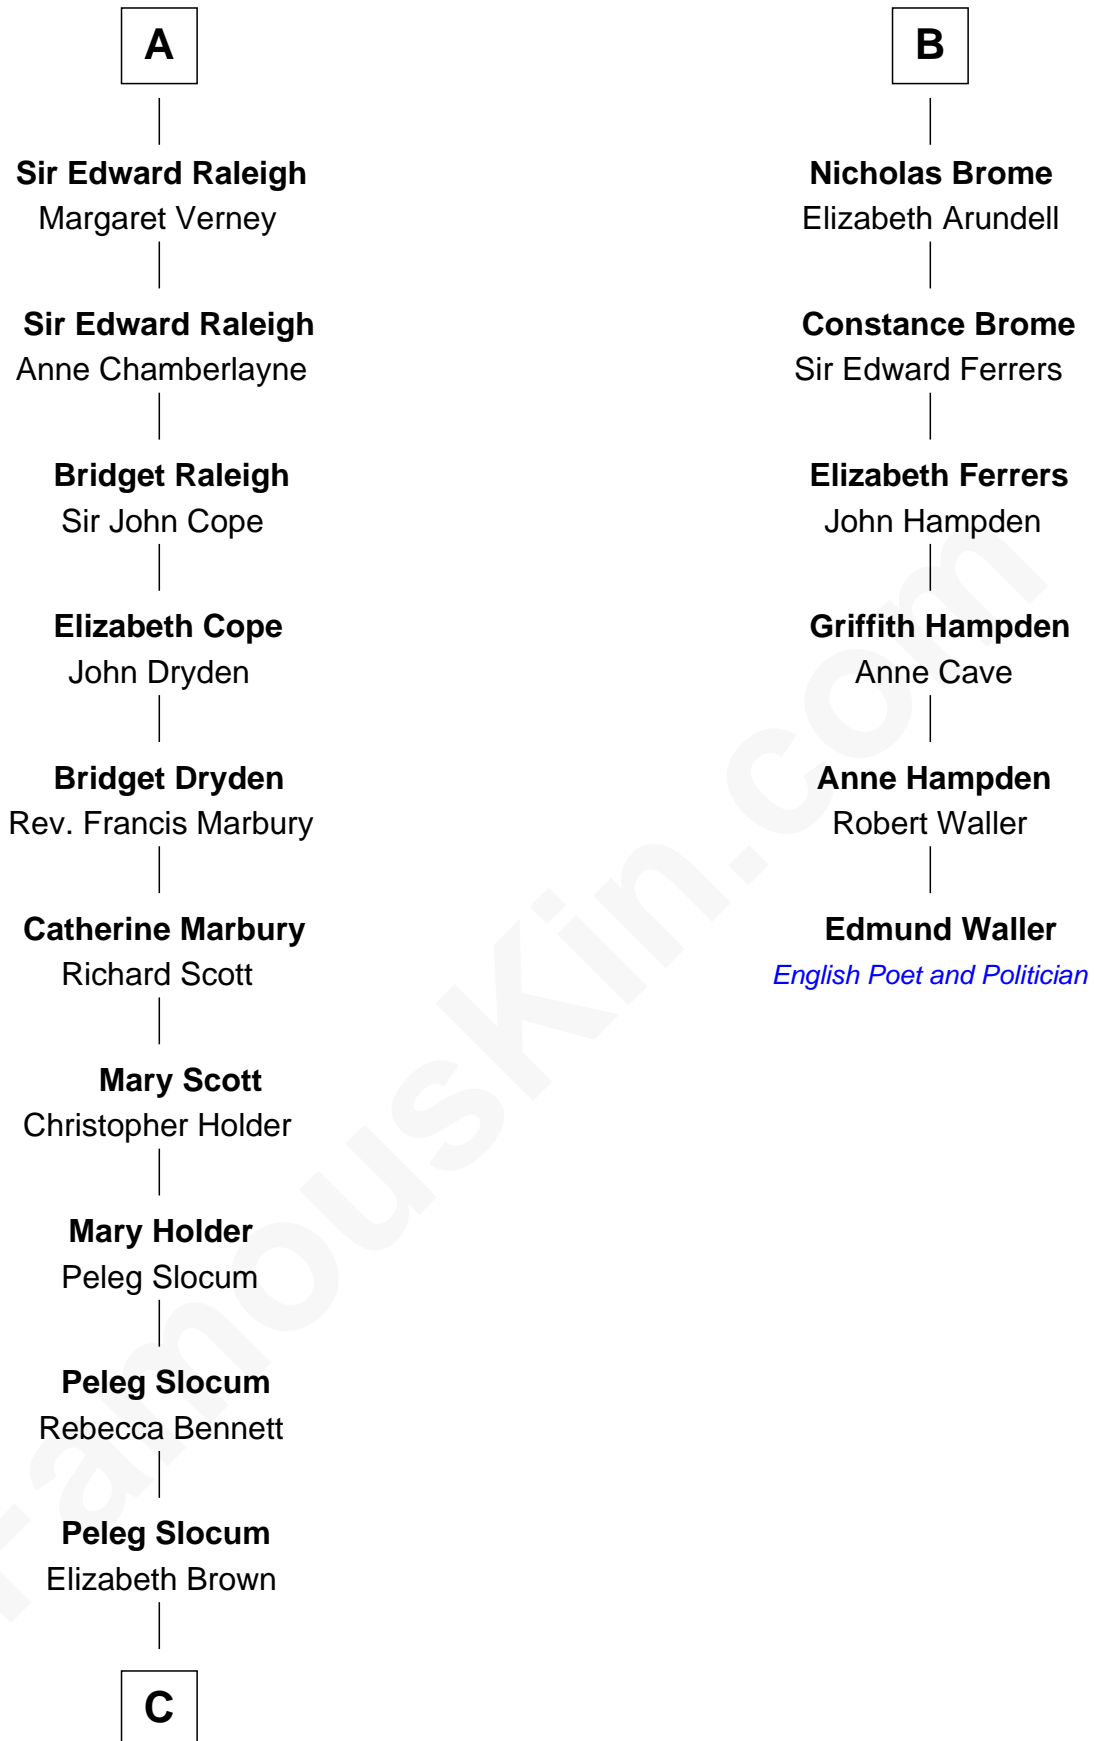

## Relationship Chart of

### Henry Clay Folger

*Founder of Folger Shakespeare Library and Chairman of Standard Oil*

12th cousin 8 times removed of

**Edmund Waller**

*English Poet and Politician*

**C**

—  
**Rebecca Slocum**

George Folger

—  
**Samuel Brown Folger**

Nancy F. Hiller

—  
**Henry Clay Folger**

Eliza Jane Clark

—  
**Henry Clay Folger**

*Chairman of Standard Oil*

FamousKin.com