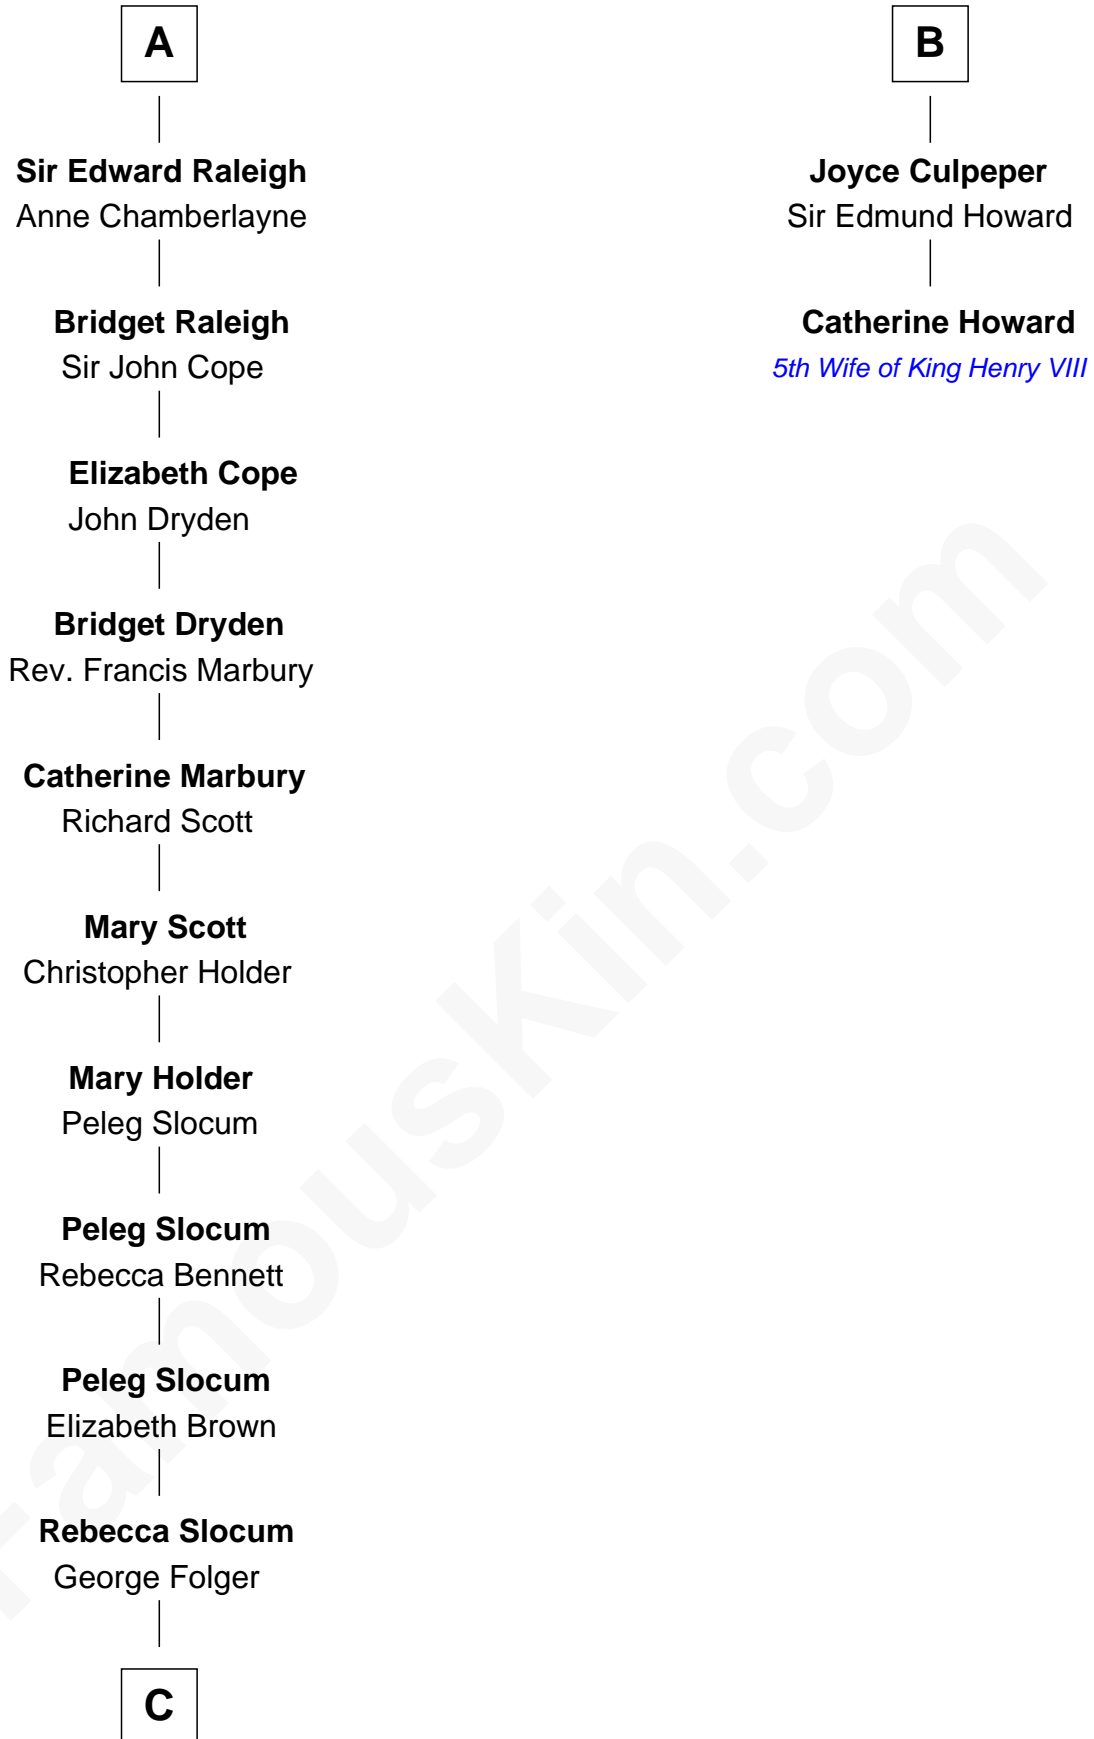

FamousKin.com

Relationship Chart of

Henry Clay Folger

Founder of Folger Shakespeare Library and Chairman of Standard Oil

8th cousin 11 times removed of

Catherine Howard

5th Wife of King Henry VIII

Sir Gilbert de Clare

Joan of Acre

C

—
Samuel Brown Folger

Nancy F. Hiller

—
Henry Clay Folger

Eliza Jane Clark

—
Henry Clay Folger

Chairman of Standard Oil