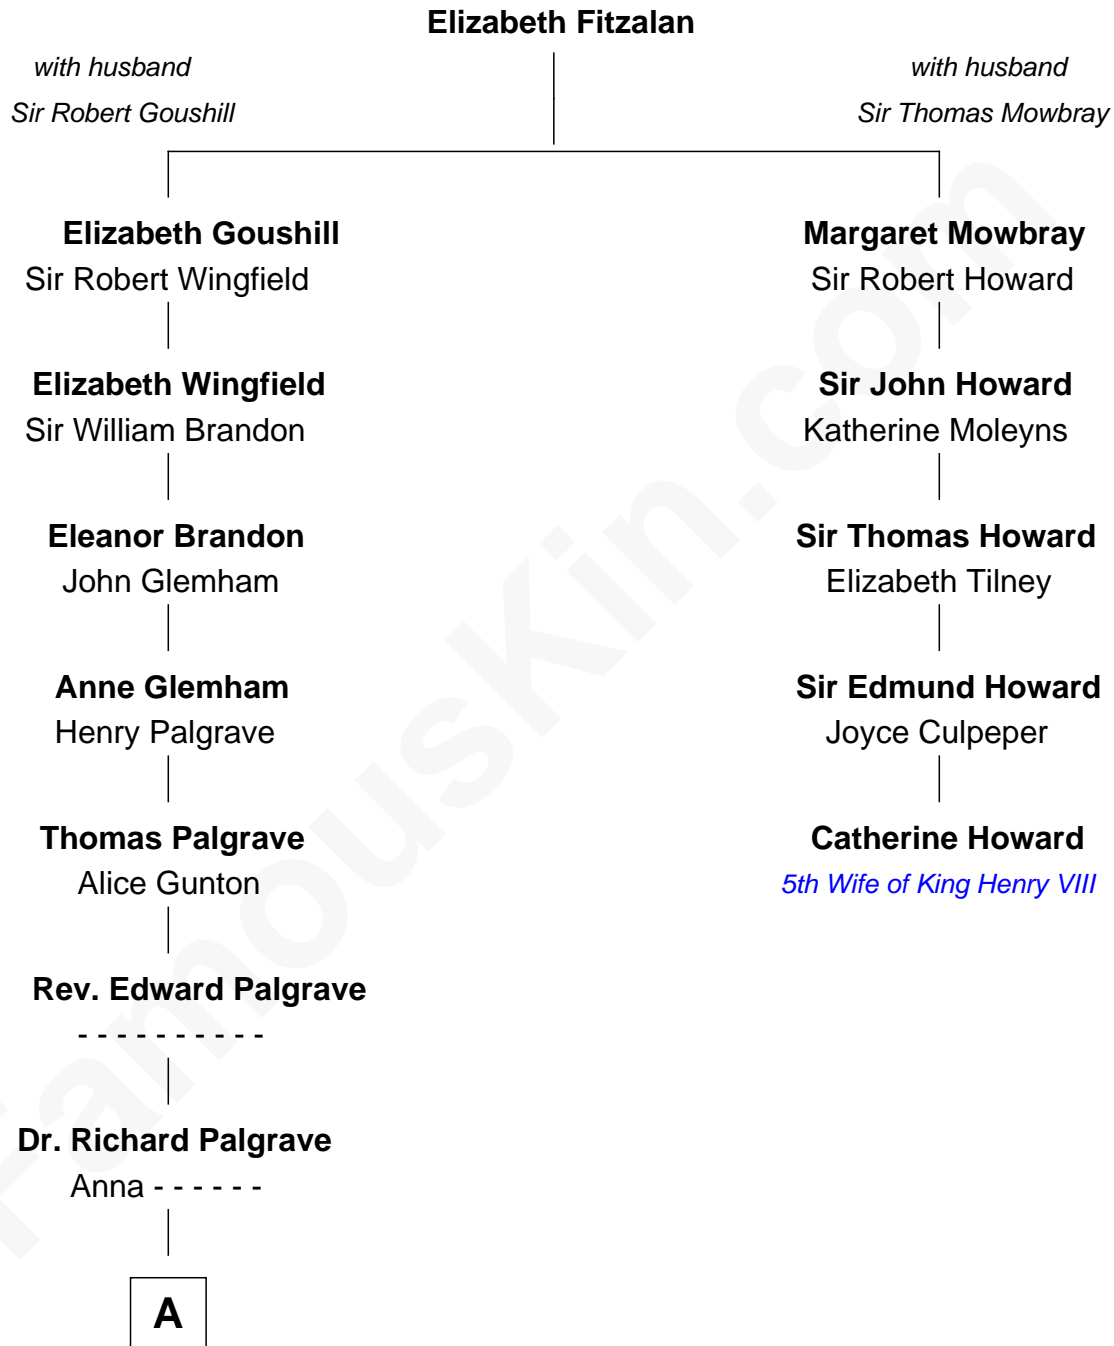

FamousKin.com

Relationship Chart of

Henry Clay Folger

Founder of Folger Shakespeare Library and Chairman of Standard Oil

4th cousin 11 times removed of

Catherine Howard

5th Wife of King Henry VIII

A