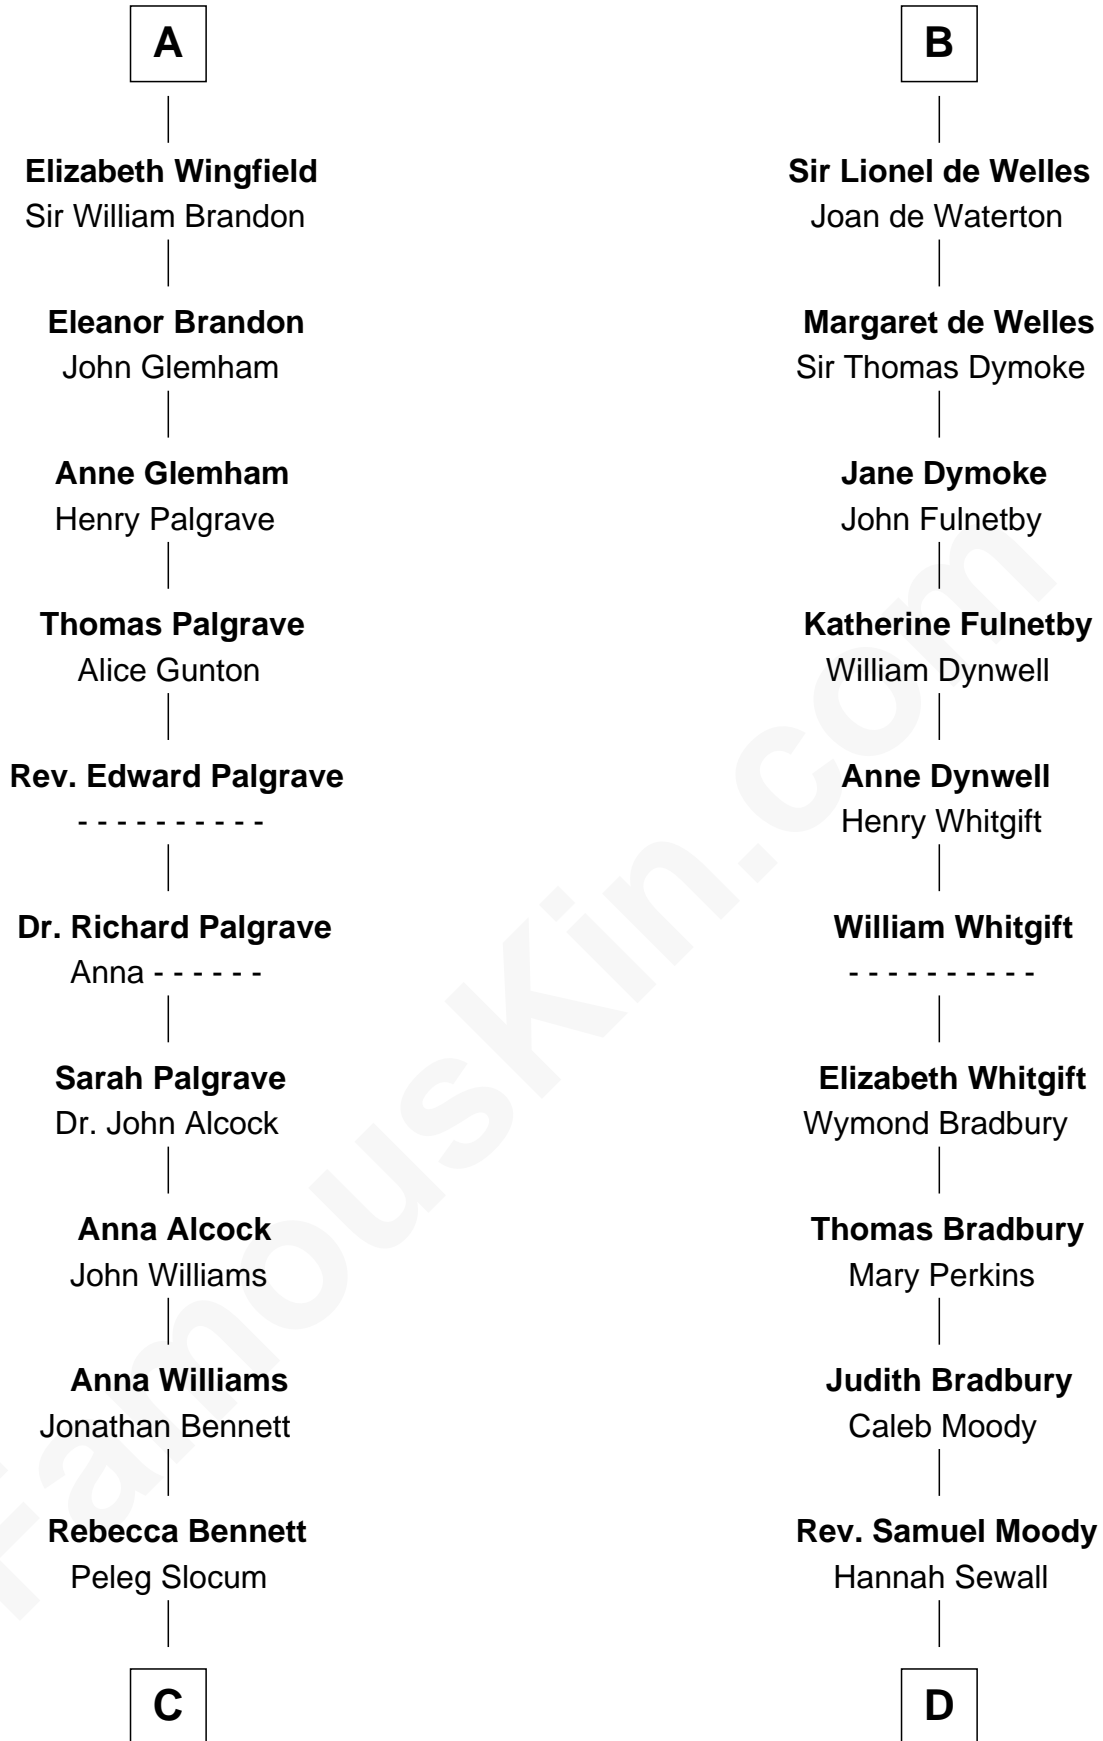

FamousKin.com

Relationship Chart of

Henry Clay Folger

Founder of Folger Shakespeare Library and Chairman of Standard Oil

20th cousin 1 time removed of

Ralph Waldo Emerson

American Poet

Sir Humphrey de Bohun

Alice de Bohun

Roger V de Toeni

Ralph VII de Toeni

Mary - - - - -

Alice de Toeni

Guy de Beauchamp

Sir Thomas de Beauchamp

Katherine de Mortimer

Maud de Beauchamp

Sir Roger de Clifford

Katherine de Clifford

Sir Ralph de Greystoke

Maud de Greystoke

Eudo de Welles

B

C