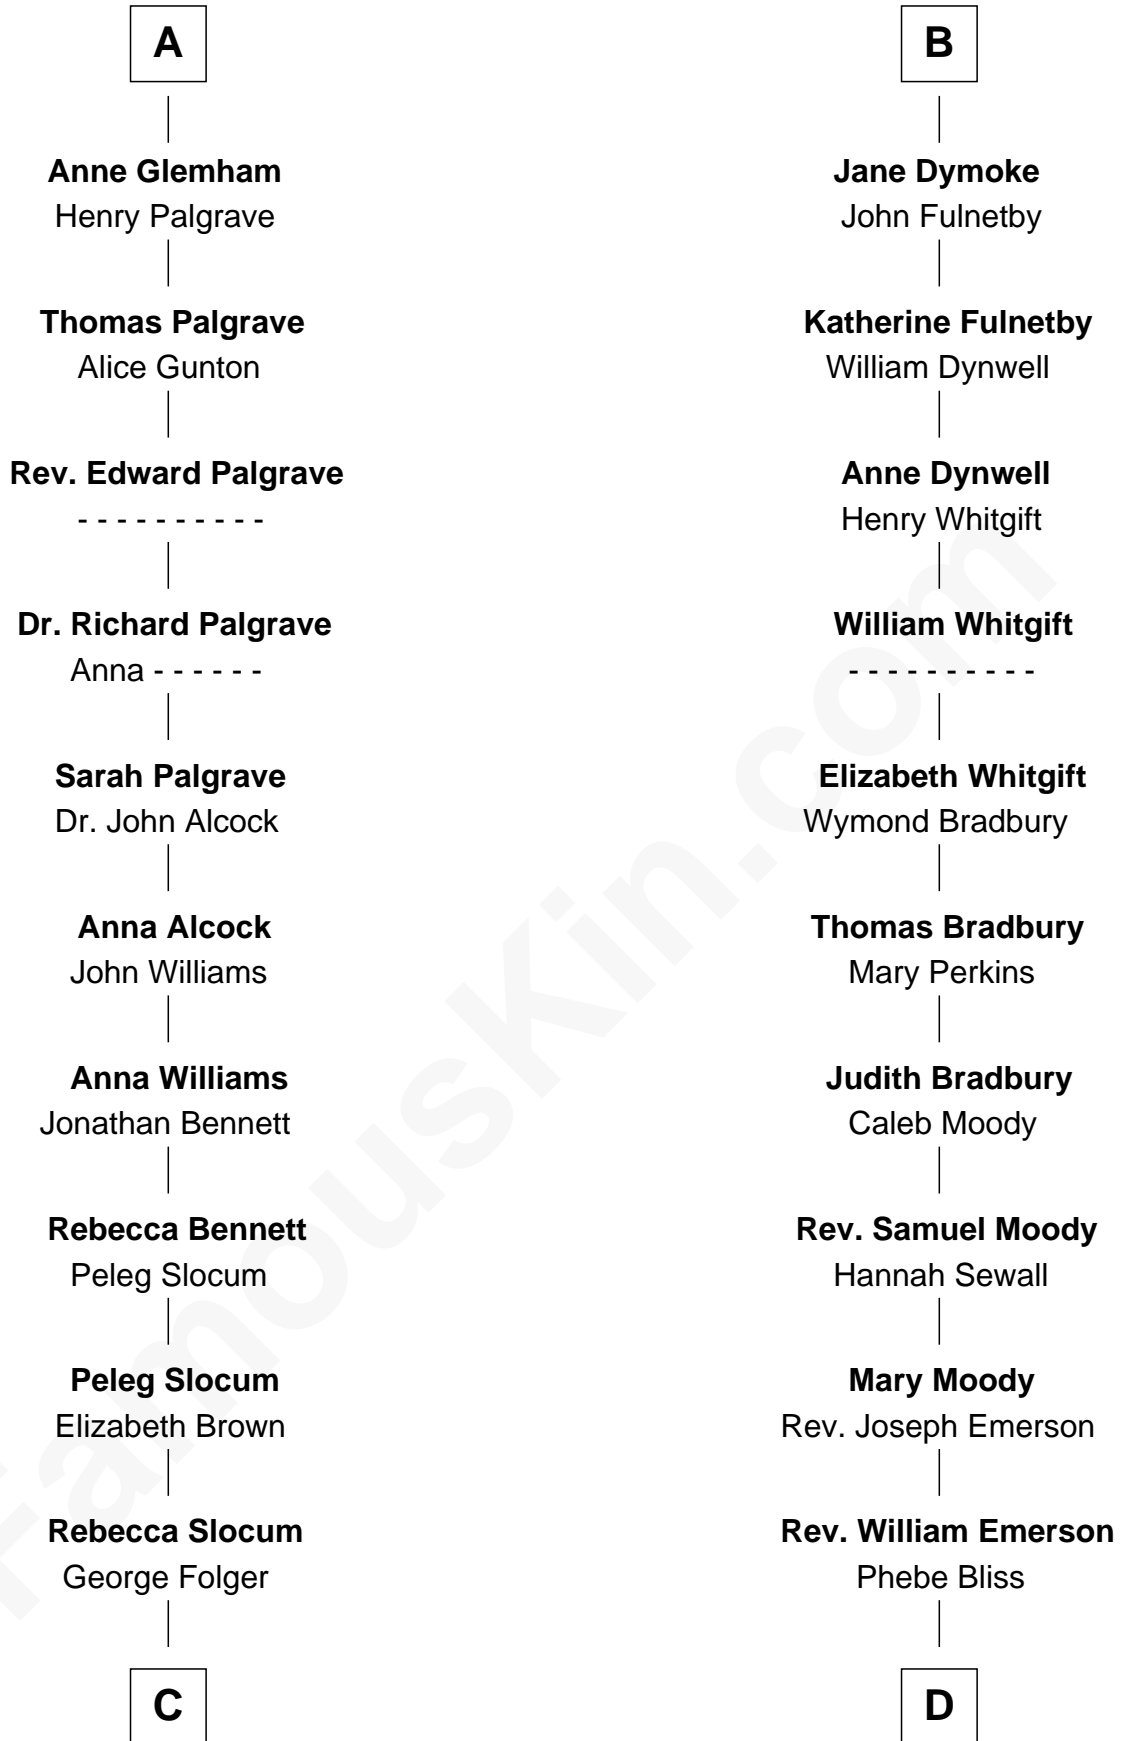

FamousKin.com

Relationship Chart of

Henry Clay Folger

Founder of Folger Shakespeare Library and Chairman of Standard Oil

18th cousin 1 time removed of

Ralph Waldo Emerson

American Poet

C

Samuel Brown Folger

Nancy F. Hiller

Henry Clay Folger

Eliza Jane Clark

Henry Clay Folger

Chairman of Standard Oil

D

Rev. William Emerson