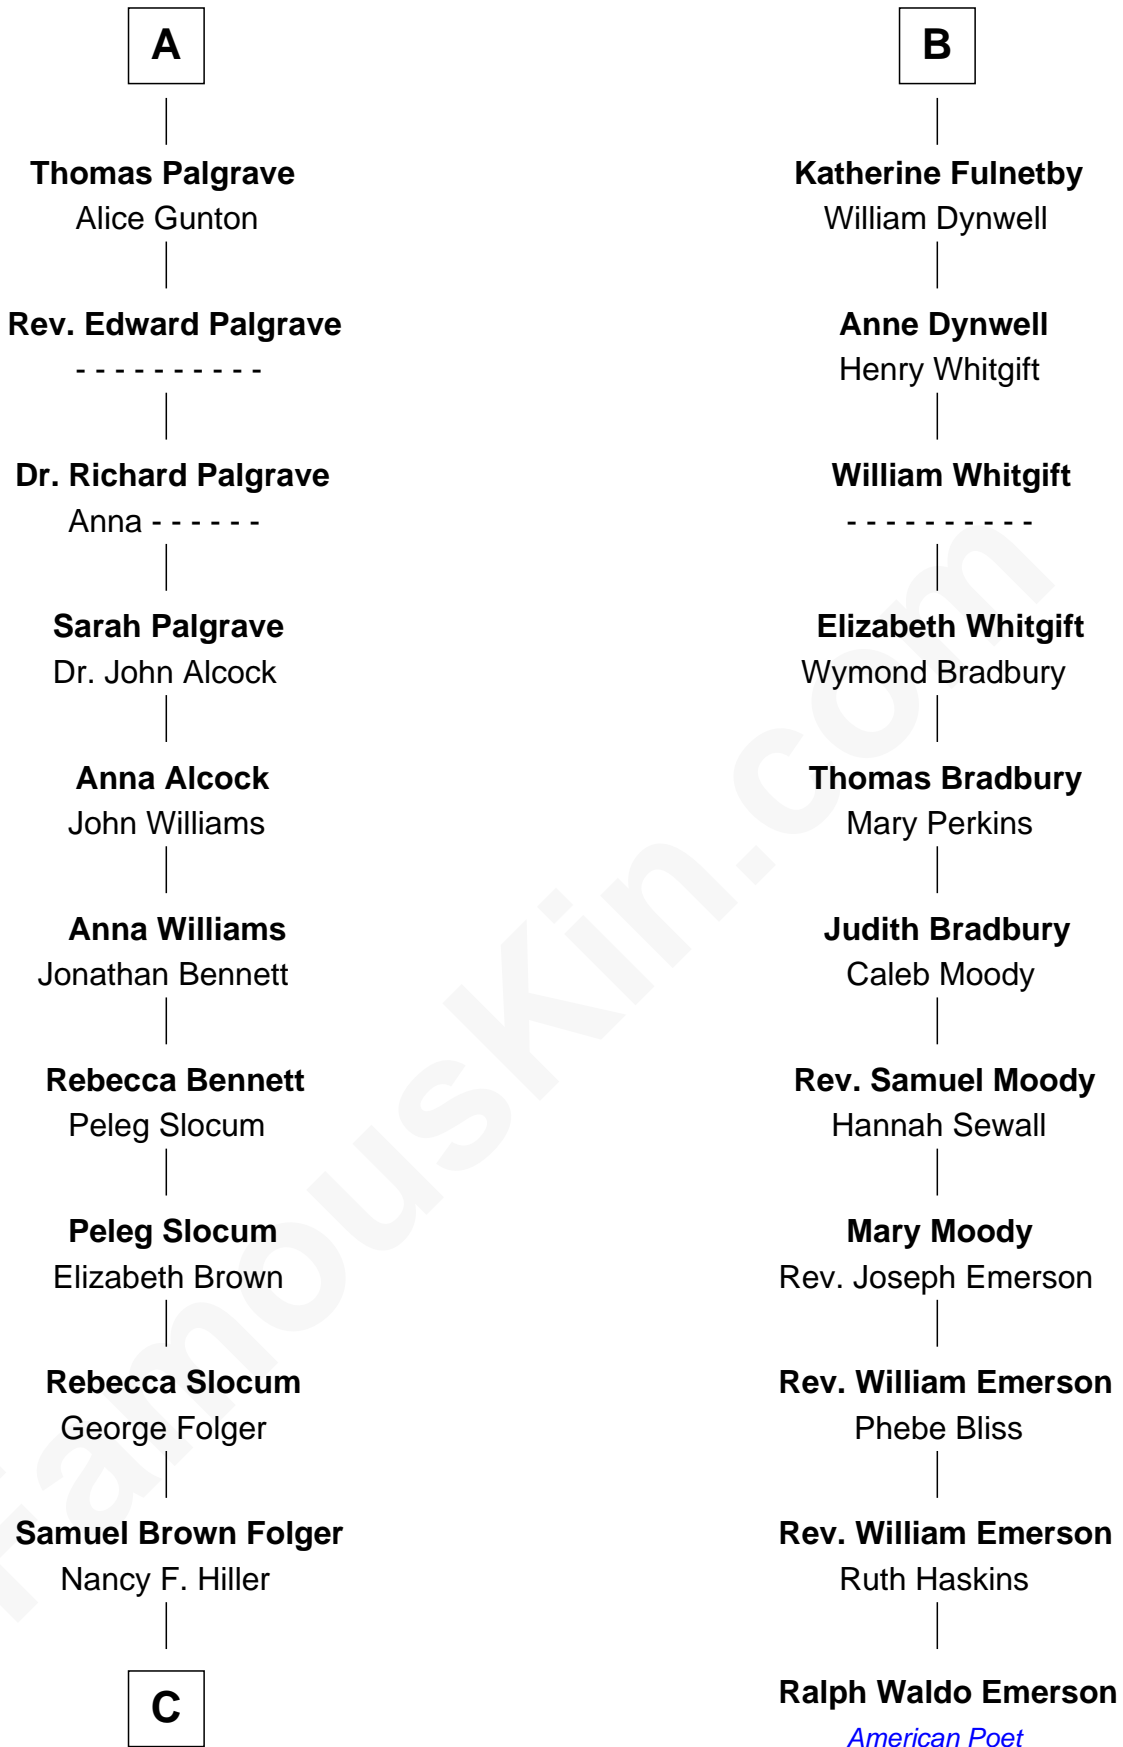

FamousKin.com

Relationship Chart of

Henry Clay Folger

Founder of Folger Shakespeare Library and Chairman of Standard Oil

17th cousin 1 time removed of

Ralph Waldo Emerson

American Poet

Bartholomew de Badlesmere

Margery de Badlesmere

Sir William de Ros

Maud de Roos

John de Welles

John de Welles

Eleanor de Mowbray

Eudo de Welles

Maud de Greystoke

Sir Lionel de Welles

Joan de Waterton

Margaret de Welles

Sir Thomas Dymoke

Jane Dymoke

John Fulnetby

B

C

Henry Clay Folger

Eliza Jane Clark

Henry Clay Folger

Chairman of Standard Oil

FamousKin.com