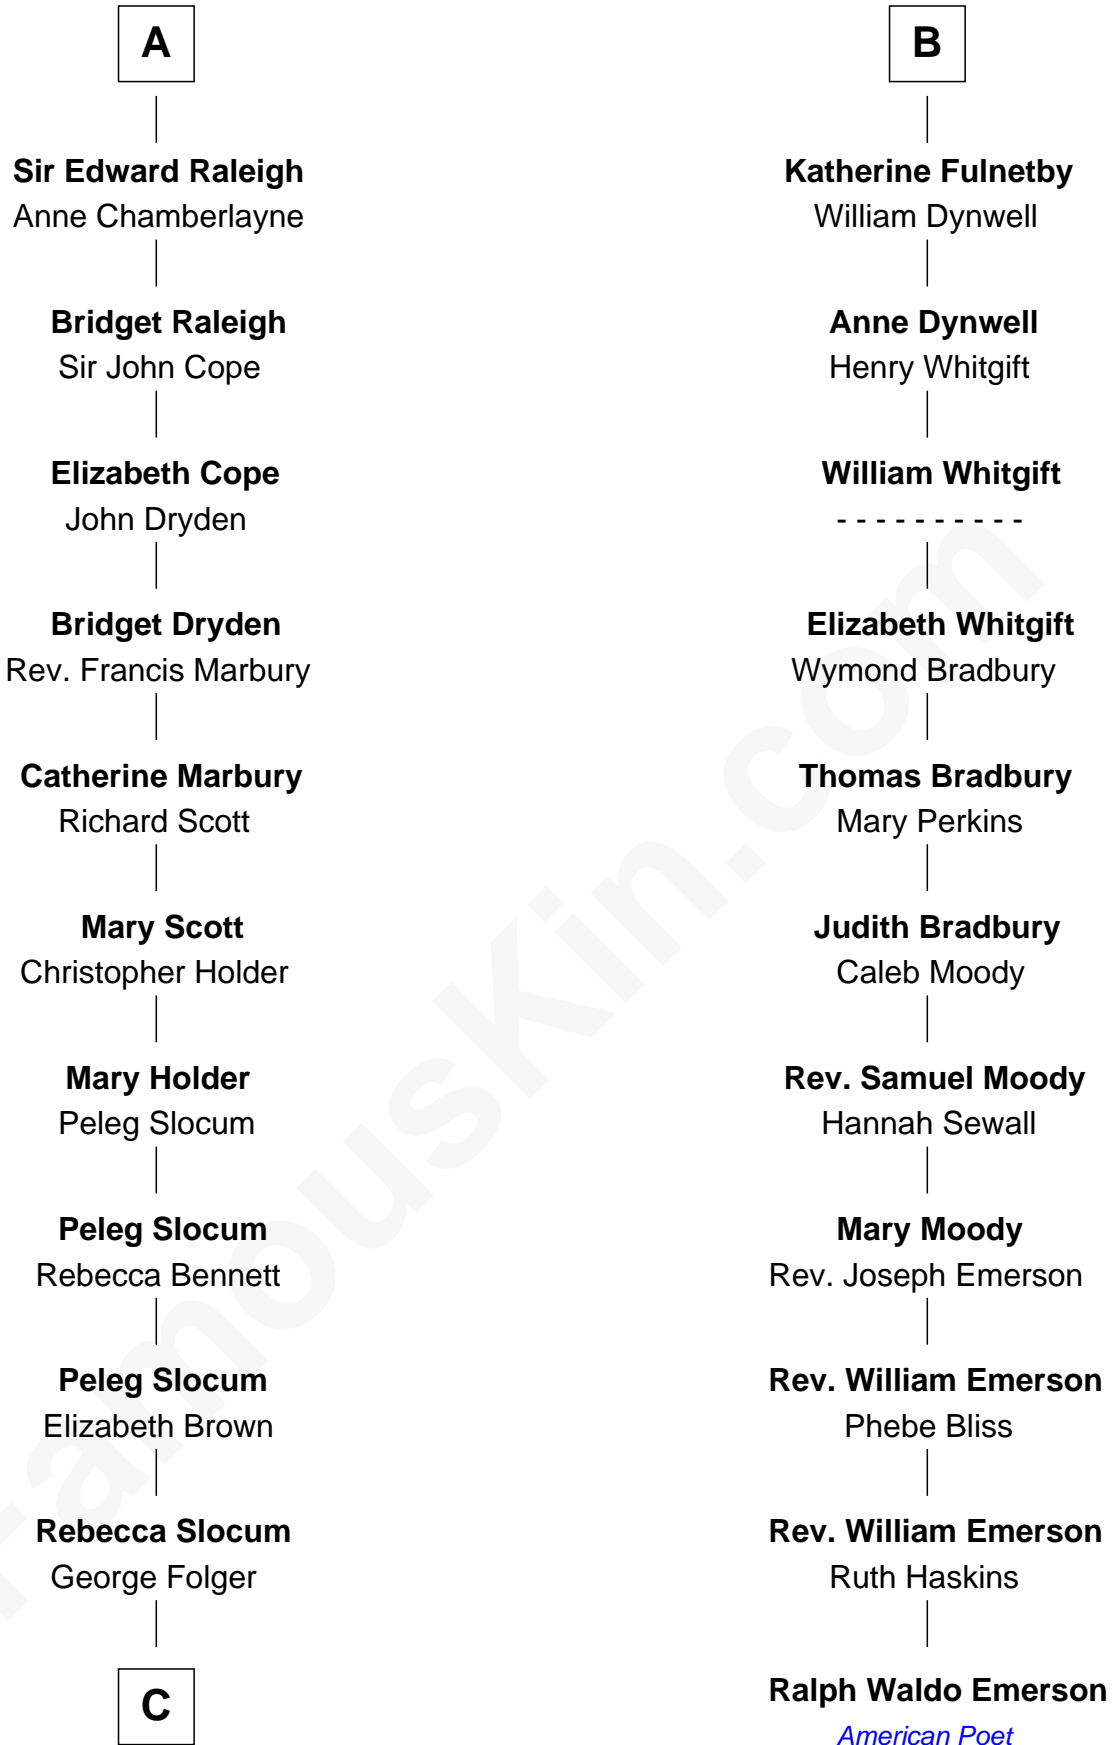

FamousKin.com

Relationship Chart of

Henry Clay Folger

Founder of Folger Shakespeare Library and Chairman of Standard Oil

17th cousin 2 times removed of

Ralph Waldo Emerson

American Poet

Sir Hugh I de Audley

Iseult de Mortimer

C

—
Samuel Brown Folger

Nancy F. Hiller

—
Henry Clay Folger

Eliza Jane Clark

—
Henry Clay Folger

Chairman of Standard Oil