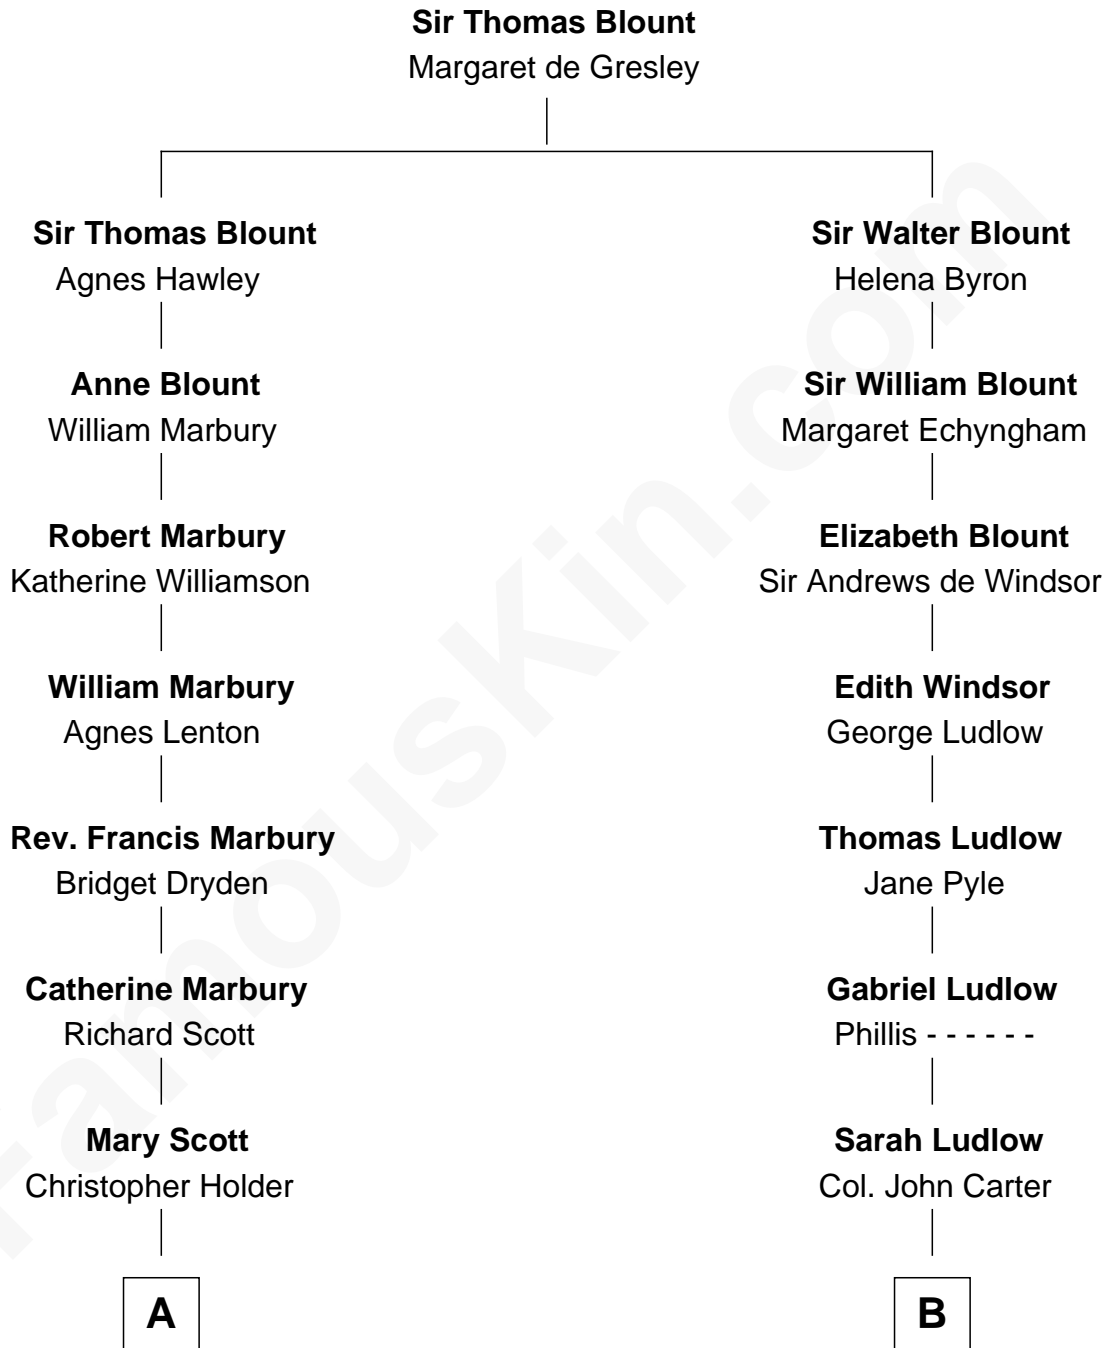

## Relationship Chart of

### Henry Clay Folger

*Founder of Folger Shakespeare Library and Chairman of Standard Oil*

10th cousin 3 times removed of

**Thomas Nelson**

*Signer of the Declaration of Independence*

**A**

**Mary Holder**  
Peleg Slocum

**Peleg Slocum**  
Rebecca Bennett

**Peleg Slocum**  
Elizabeth Brown

**Rebecca Slocum**  
George Folger

**Samuel Brown Folger**  
Nancy F. Hiller

**Henry Clay Folger**  
Eliza Jane Clark

**Henry Clay Folger**  
*Chairman of Standard Oil*