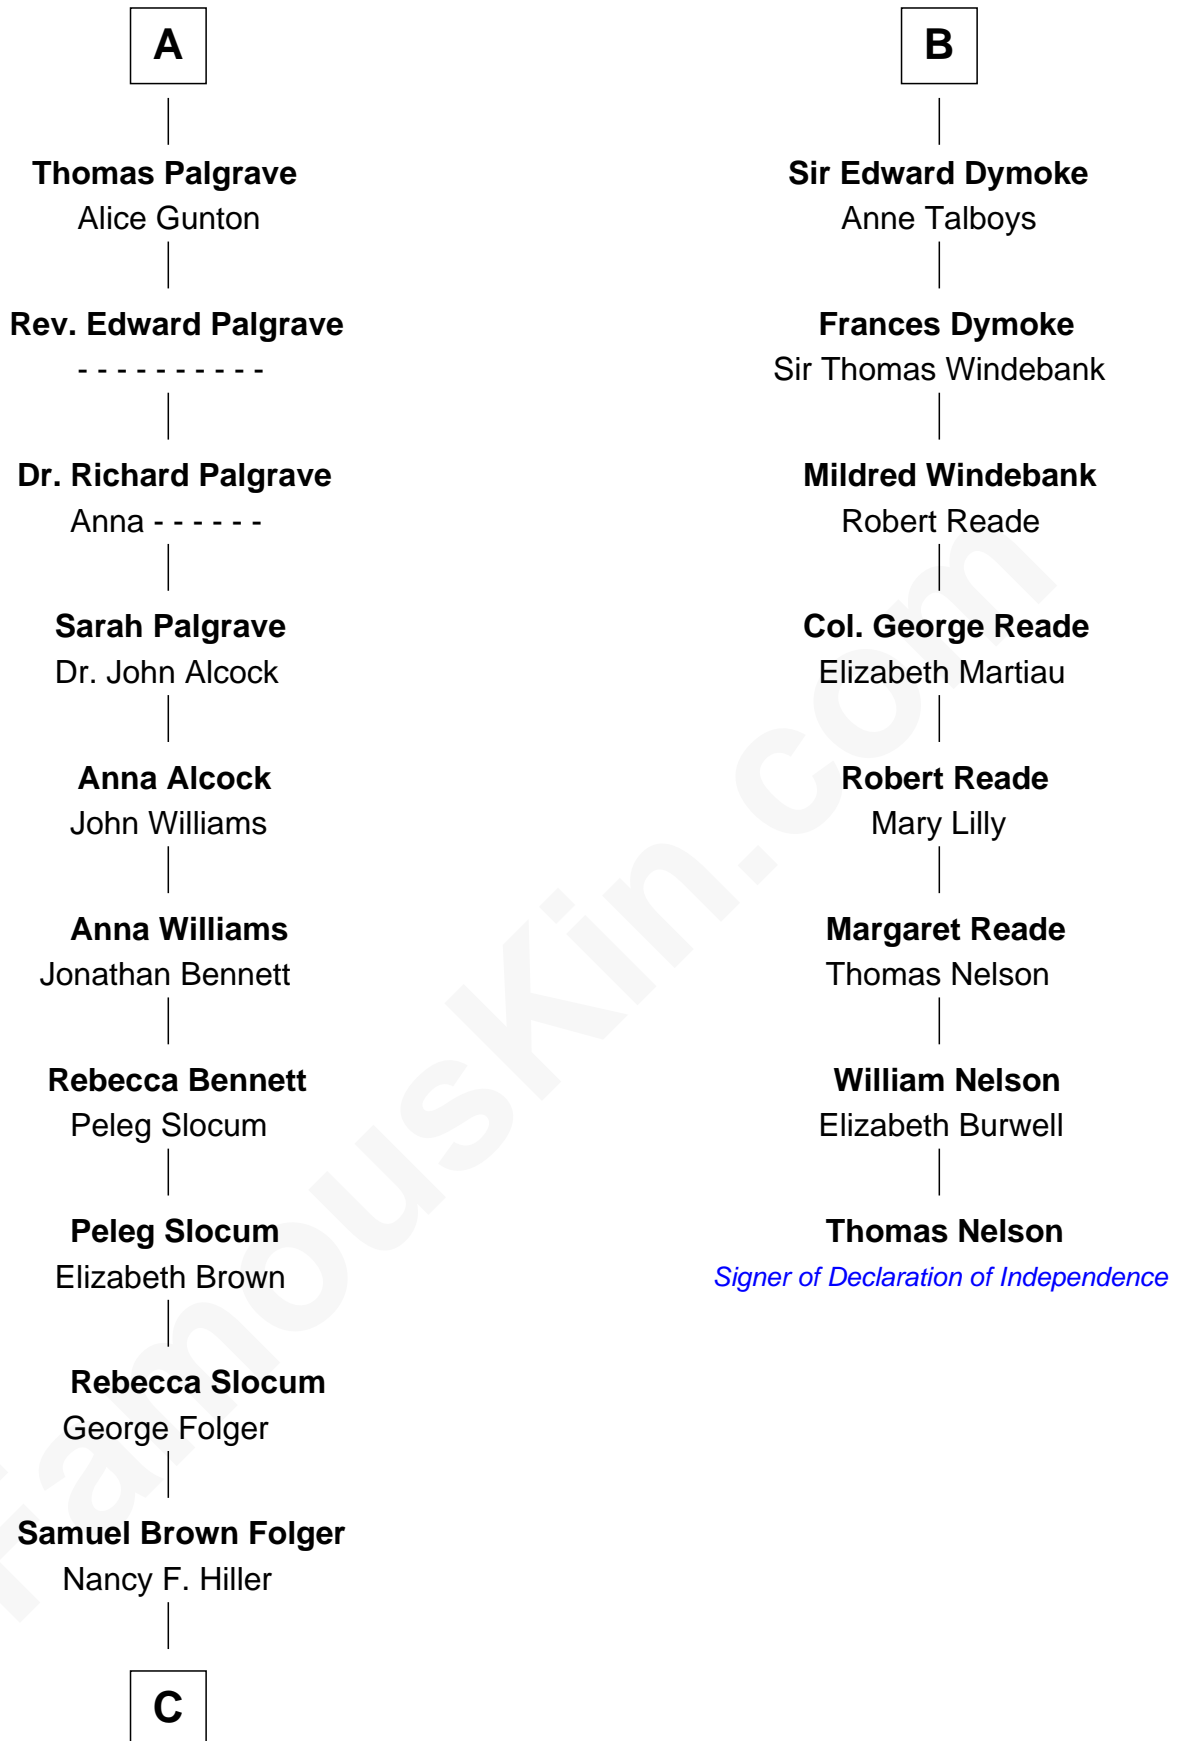

FamousKin.com

Relationship Chart of

Henry Clay Folger

Founder of Folger Shakespeare Library and Chairman of Standard Oil

14th cousin 4 times removed of

Thomas Nelson

Signer of the Declaration of Independence

Joan of Lancaster

John de Mowbray

John de Mowbray

Elizabeth de Segrave

Eleanor de Mowbray

John de Welles

Eudo de Welles

Maud de Greystoke

Sir Lionel de Welles

Joan de Waterton

Margaret de Welles

Sir Thomas Dymoke

Sir Robert Dymoke

Ann Sparrow

B

C