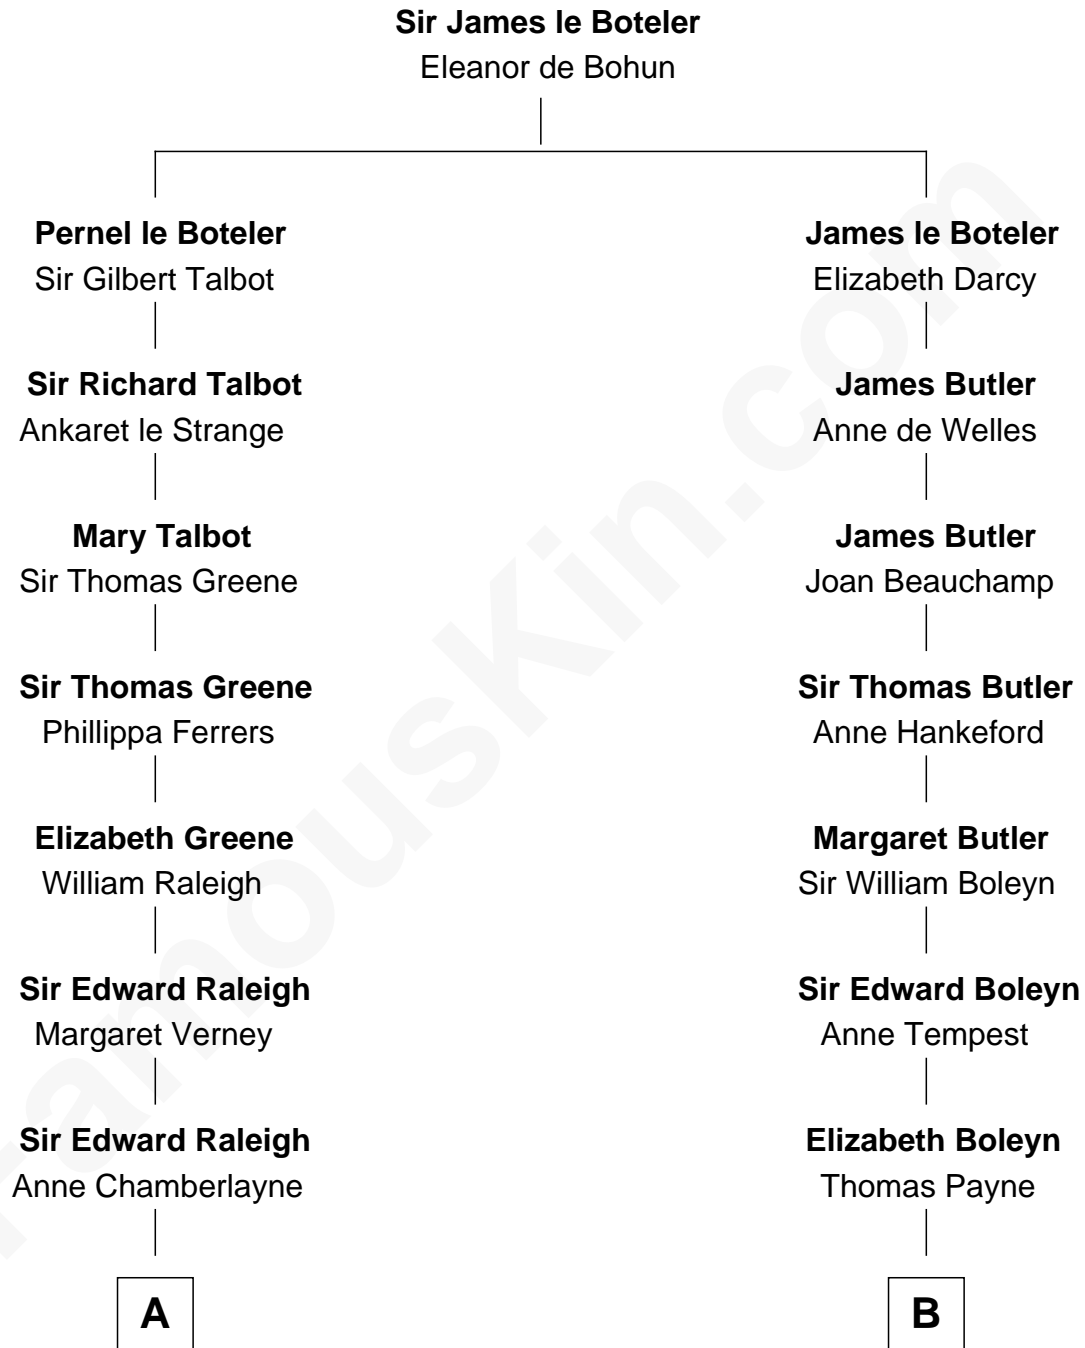

FamousKin.com

Relationship Chart of

Henry Clay Folger

Founder of Folger Shakespeare Library and Chairman of Standard Oil

14th cousin 4 times removed of

William Floyd

Signer of the Declaration of Independence

C

Henry Clay Folger

Eliza Jane Clark

Henry Clay Folger

Chairman of Standard Oil

FamousKin.com