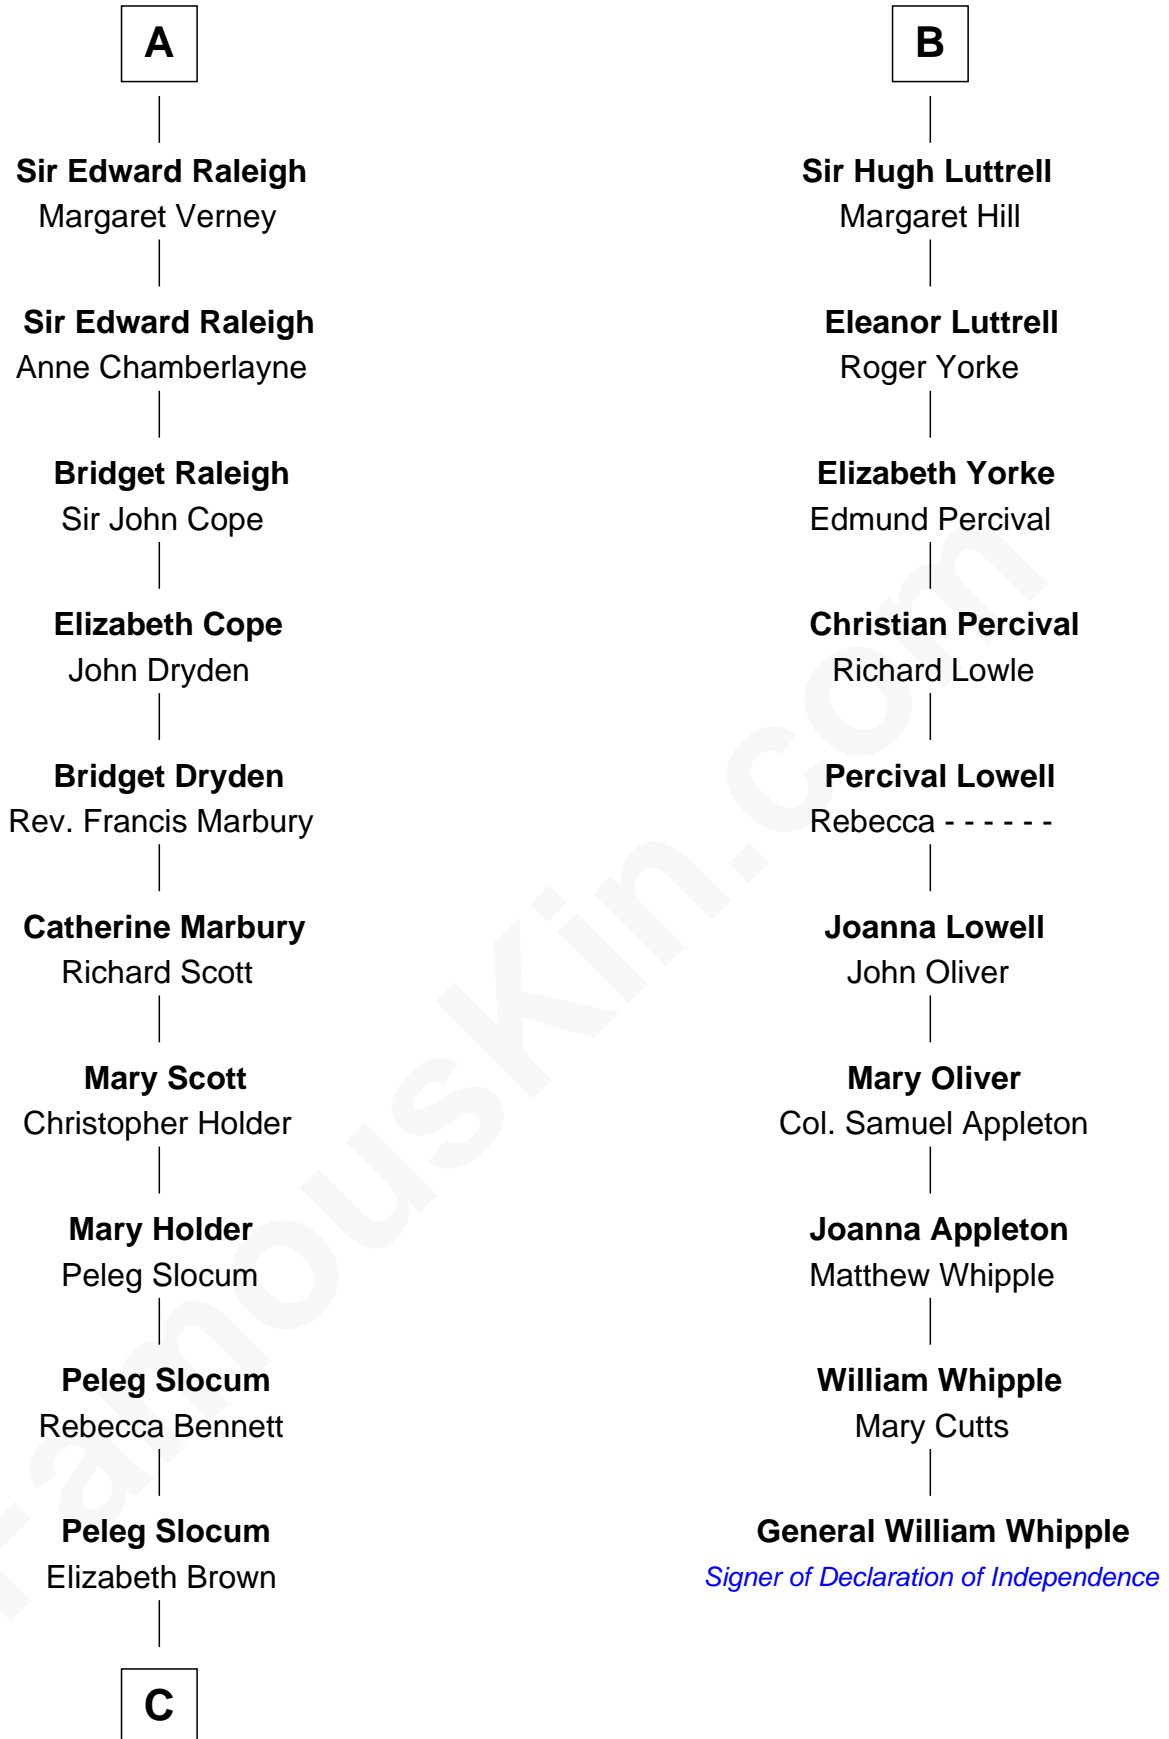

FamousKin.com

Relationship Chart of

Henry Clay Folger

Founder of Folger Shakespeare Library and Chairman of Standard Oil

16th cousin 4 times removed of

General William Whipple

Signer of the Declaration of Independence

Edward Despencer

Elizabeth Burghersh

Margaret Despencer

Robert de Ferrers

Phillippa Ferrers

Sir Thomas Greene

Elizabeth Greene

William Raleigh

Sir Andrew Luttrell

Sir Hugh Luttrell

Catherine de Beaumont

Sir John Luttrell

Margaret Touchet

Sir James Luttrell

Elizabeth Courtenay

B

C

—
Rebecca Slocum

George Folger

—
Samuel Brown Folger

Nancy F. Hiller

—
Henry Clay Folger

Eliza Jane Clark

—
Henry Clay Folger