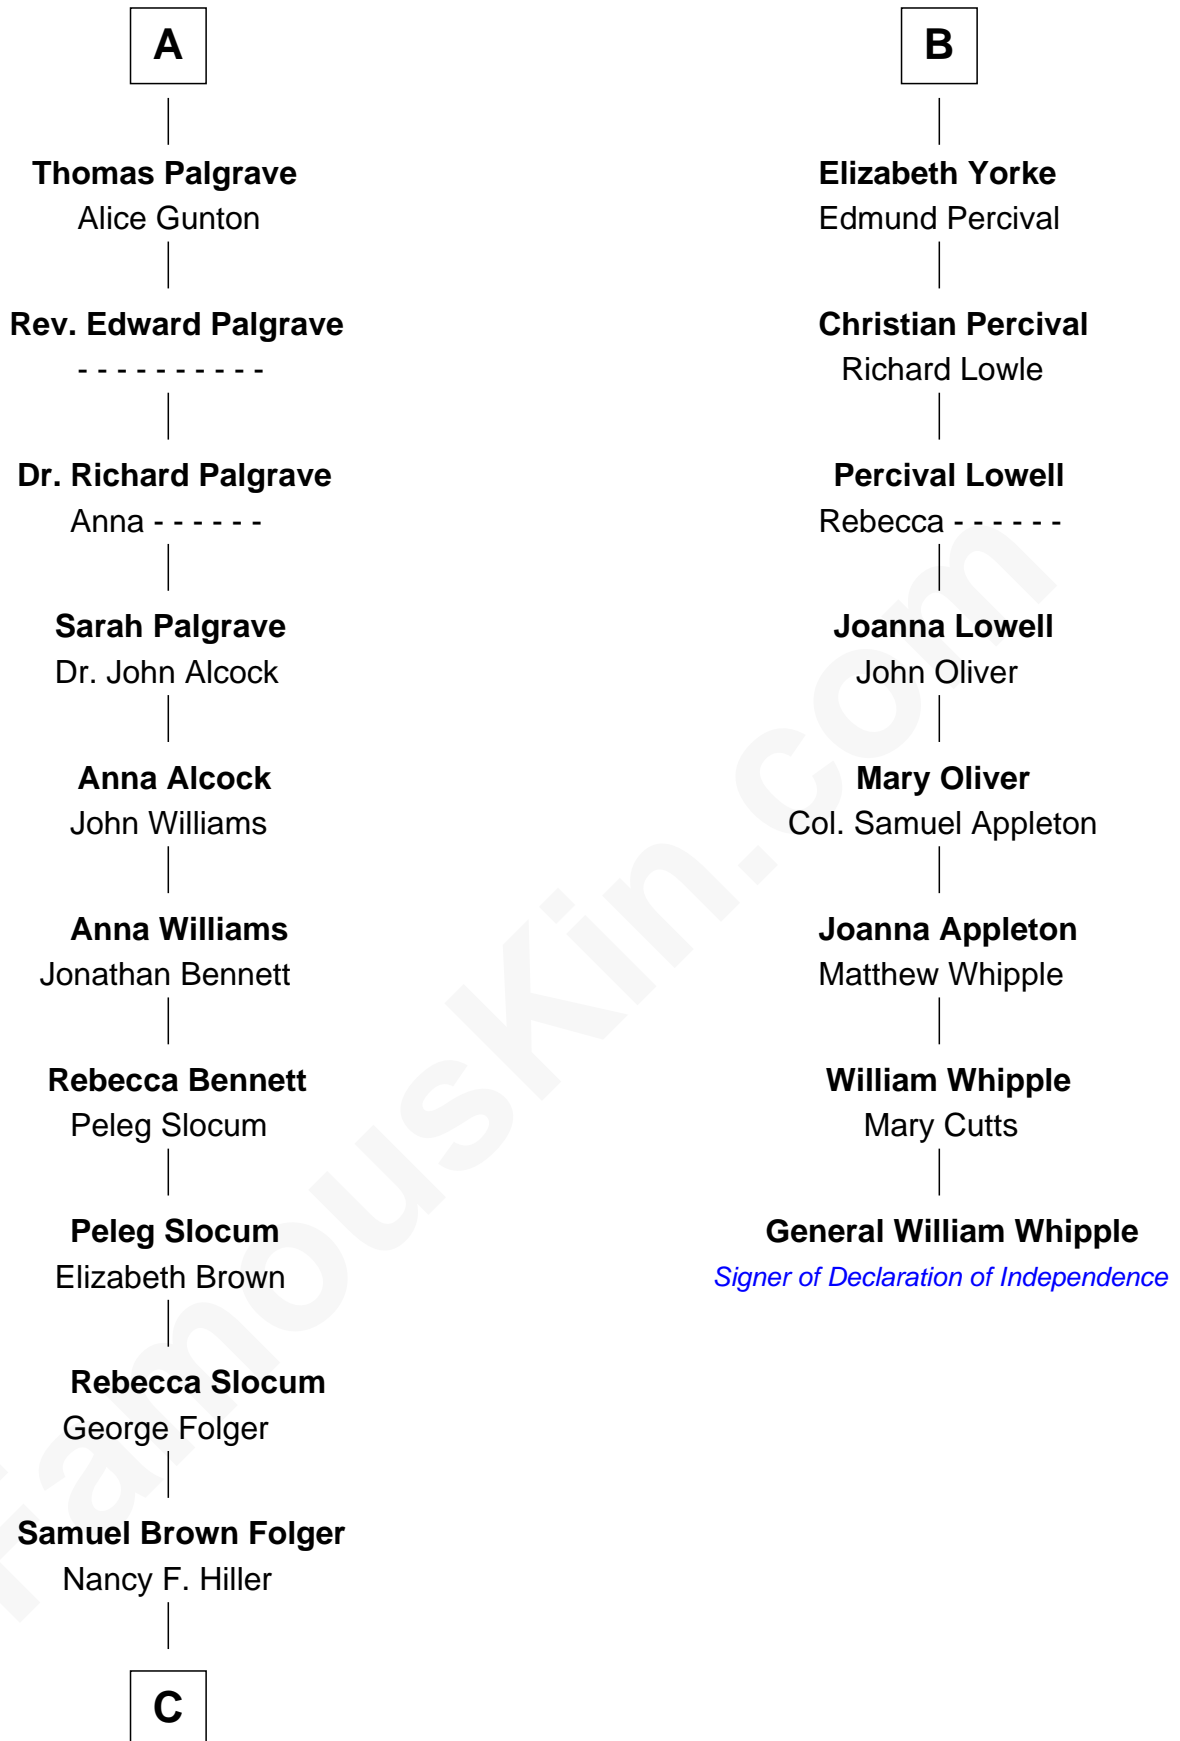

FamousKin.com

Relationship Chart of

Henry Clay Folger

Founder of Folger Shakespeare Library and Chairman of Standard Oil

14th cousin 4 times removed of

General William Whipple

Signer of the Declaration of Independence

Humphrey de Bohun
Elizabeth Plantagenet

Sir William de Bohun
Elizabeth de Badlesmere

Elizabeth de Bohun
Sir Richard Fitzalan

Elizabeth Fitzalan
Sir Robert Goushill

Elizabeth Goushill
Sir Robert Wingfield

Elizabeth Wingfield
Sir William Brandon

Sir James Luttrell
Elizabeth Courtnay

Sir Hugh Luttrell
Margaret Hill

Eleanor Luttrell
Roger Yorke

B

C

Henry Clay Folger

Eliza Jane Clark

Henry Clay Folger