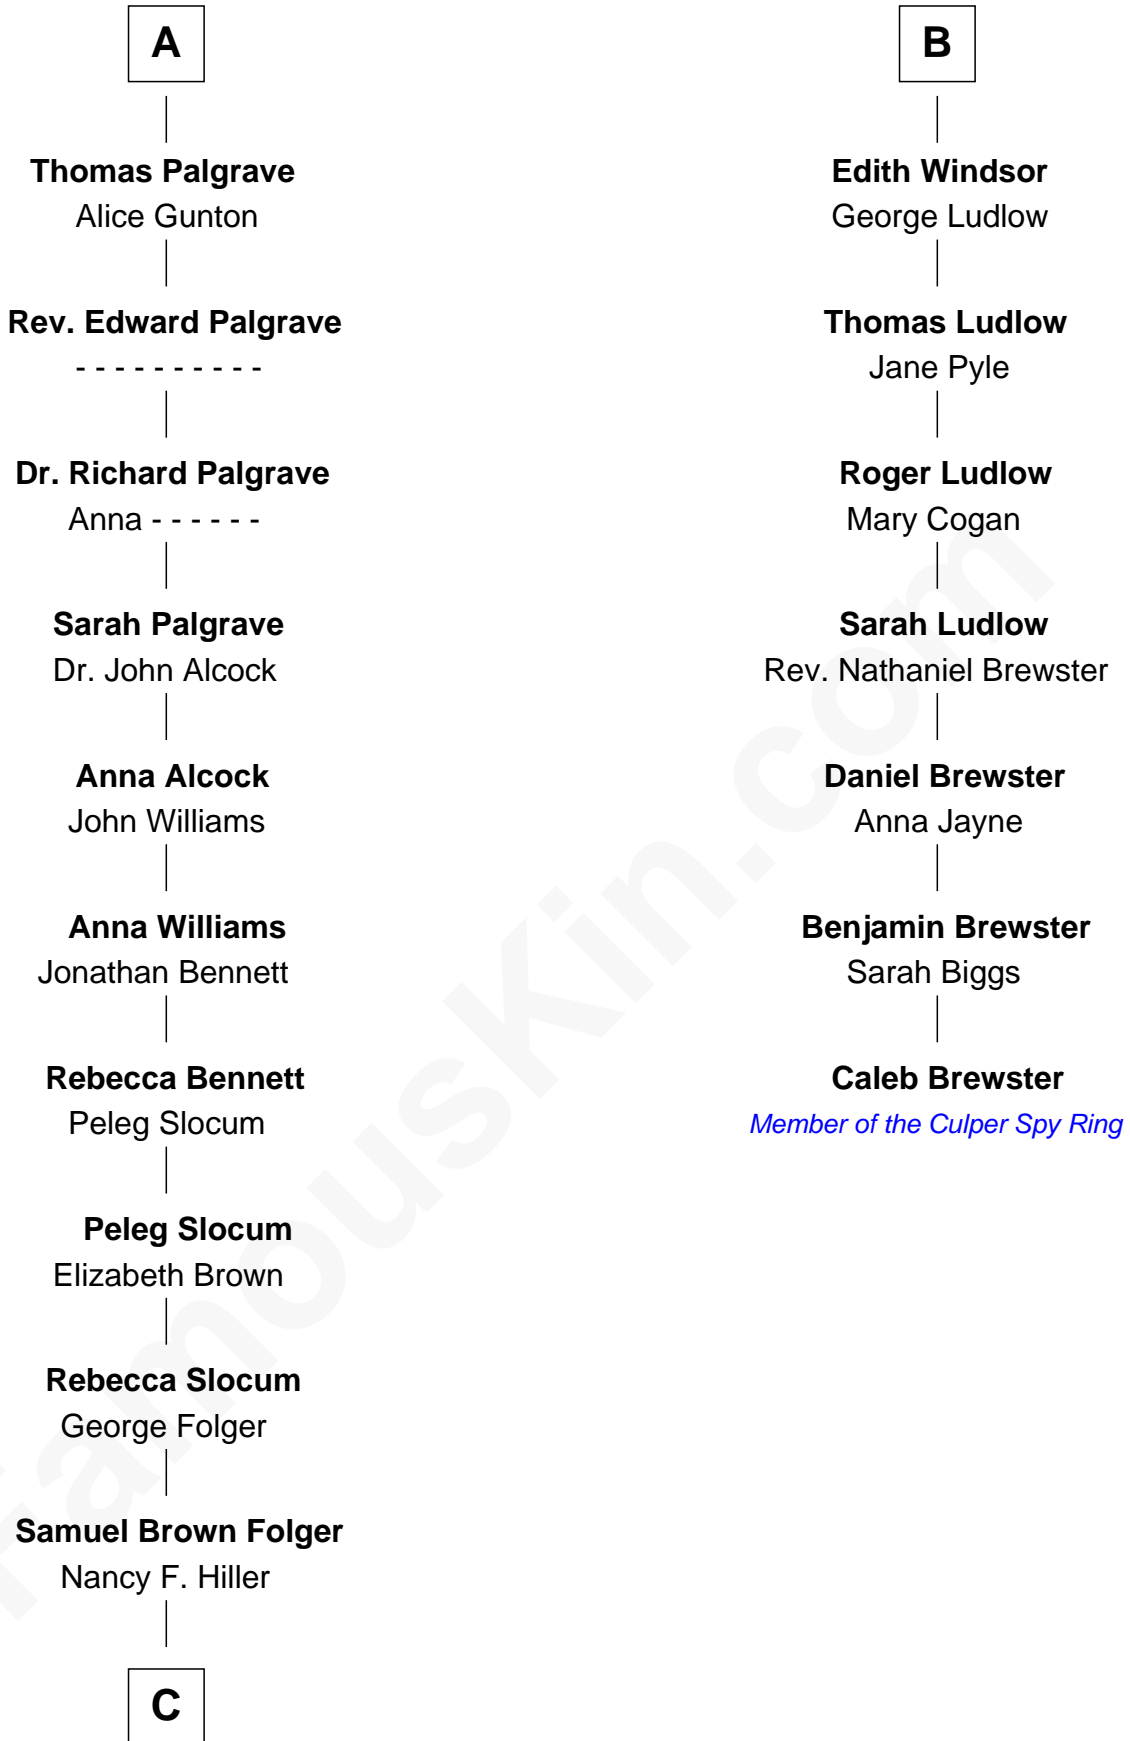

FamousKin.com

Relationship Chart of

Henry Clay Folger

Founder of Folger Shakespeare Library and Chairman of Standard Oil

13th cousin 5 times removed of

Caleb Brewster

Member of the Culper Spy Ring during the American Revolution

Humphrey de Bohun
Elizabeth Plantagenet

Sir William de Bohun
Elizabeth de Badlesmere

Elizabeth de Bohun
Sir Richard Fitzalan

Elizabeth Fitzalan
Sir Robert Goushill

Elizabeth Goushill
Sir Robert Wingfield

Elizabeth Wingfield
Sir William Brandon

Elizabeth Stratton
John Andrews

Elizabeth Andrews
Sir Thomas de Windsor

Sir Andrews de Windsor
Elizabeth Blount

B

C

Henry Clay Folger

Eliza Jane Clark

Henry Clay Folger