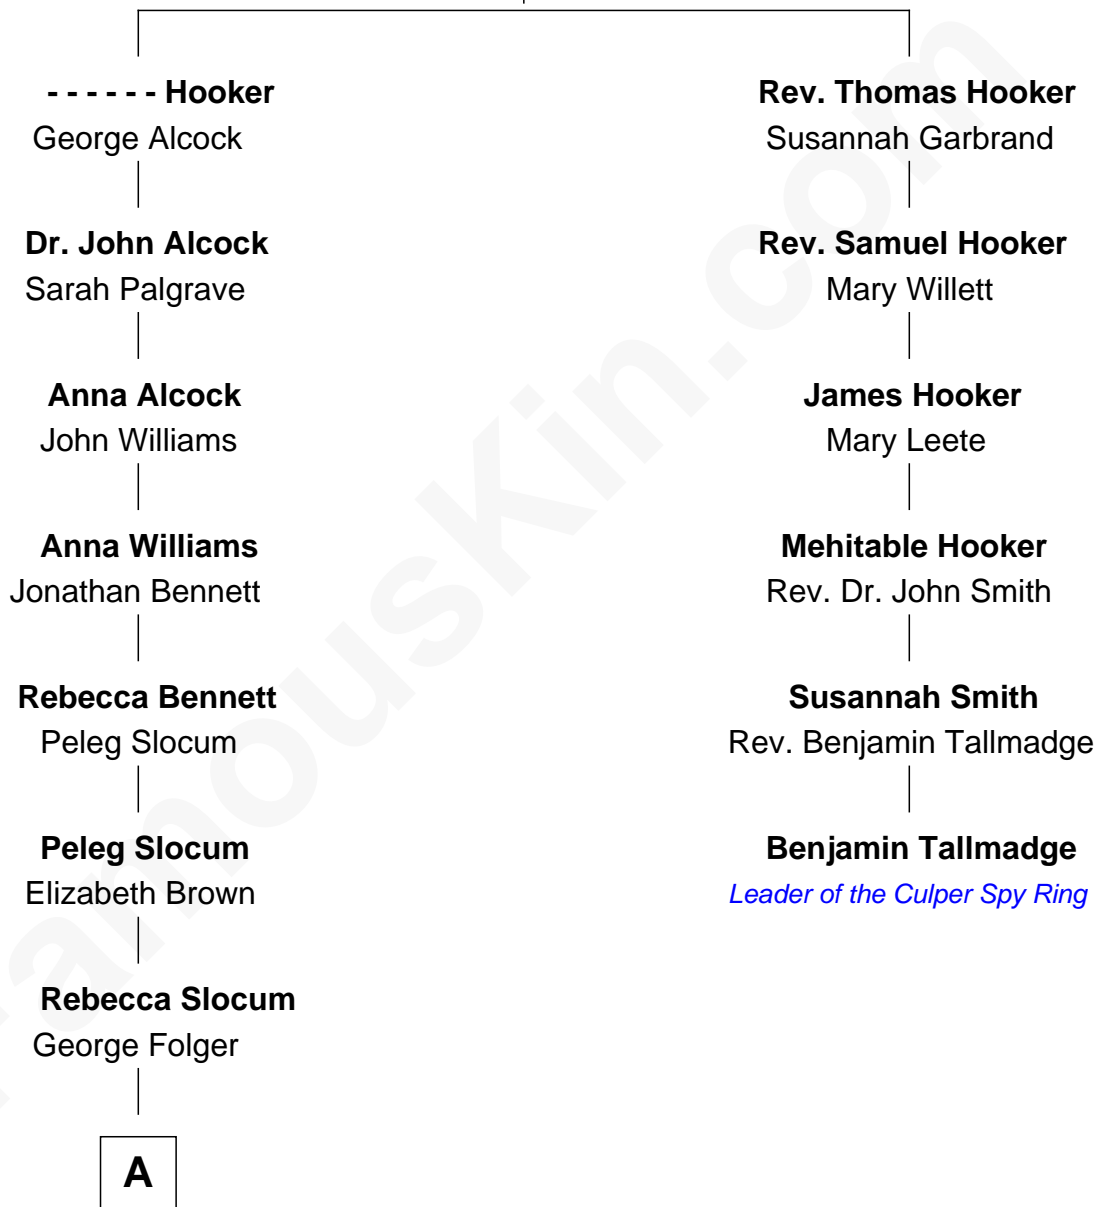

## Relationship Chart of

### Henry Clay Folger

*Founder of Folger Shakespeare Library and Chairman of Standard Oil*

5th cousin 4 times removed of

### Benjamin Tallmadge

*Leader of the Culper Spy Ring during the American Revolution*

**Thomas Hooker**

-----

A

Samuel Brown Folger

Nancy F. Hiller

Henry Clay Folger

Eliza Jane Clark

Henry Clay Folger

*Chairman of Standard Oil*