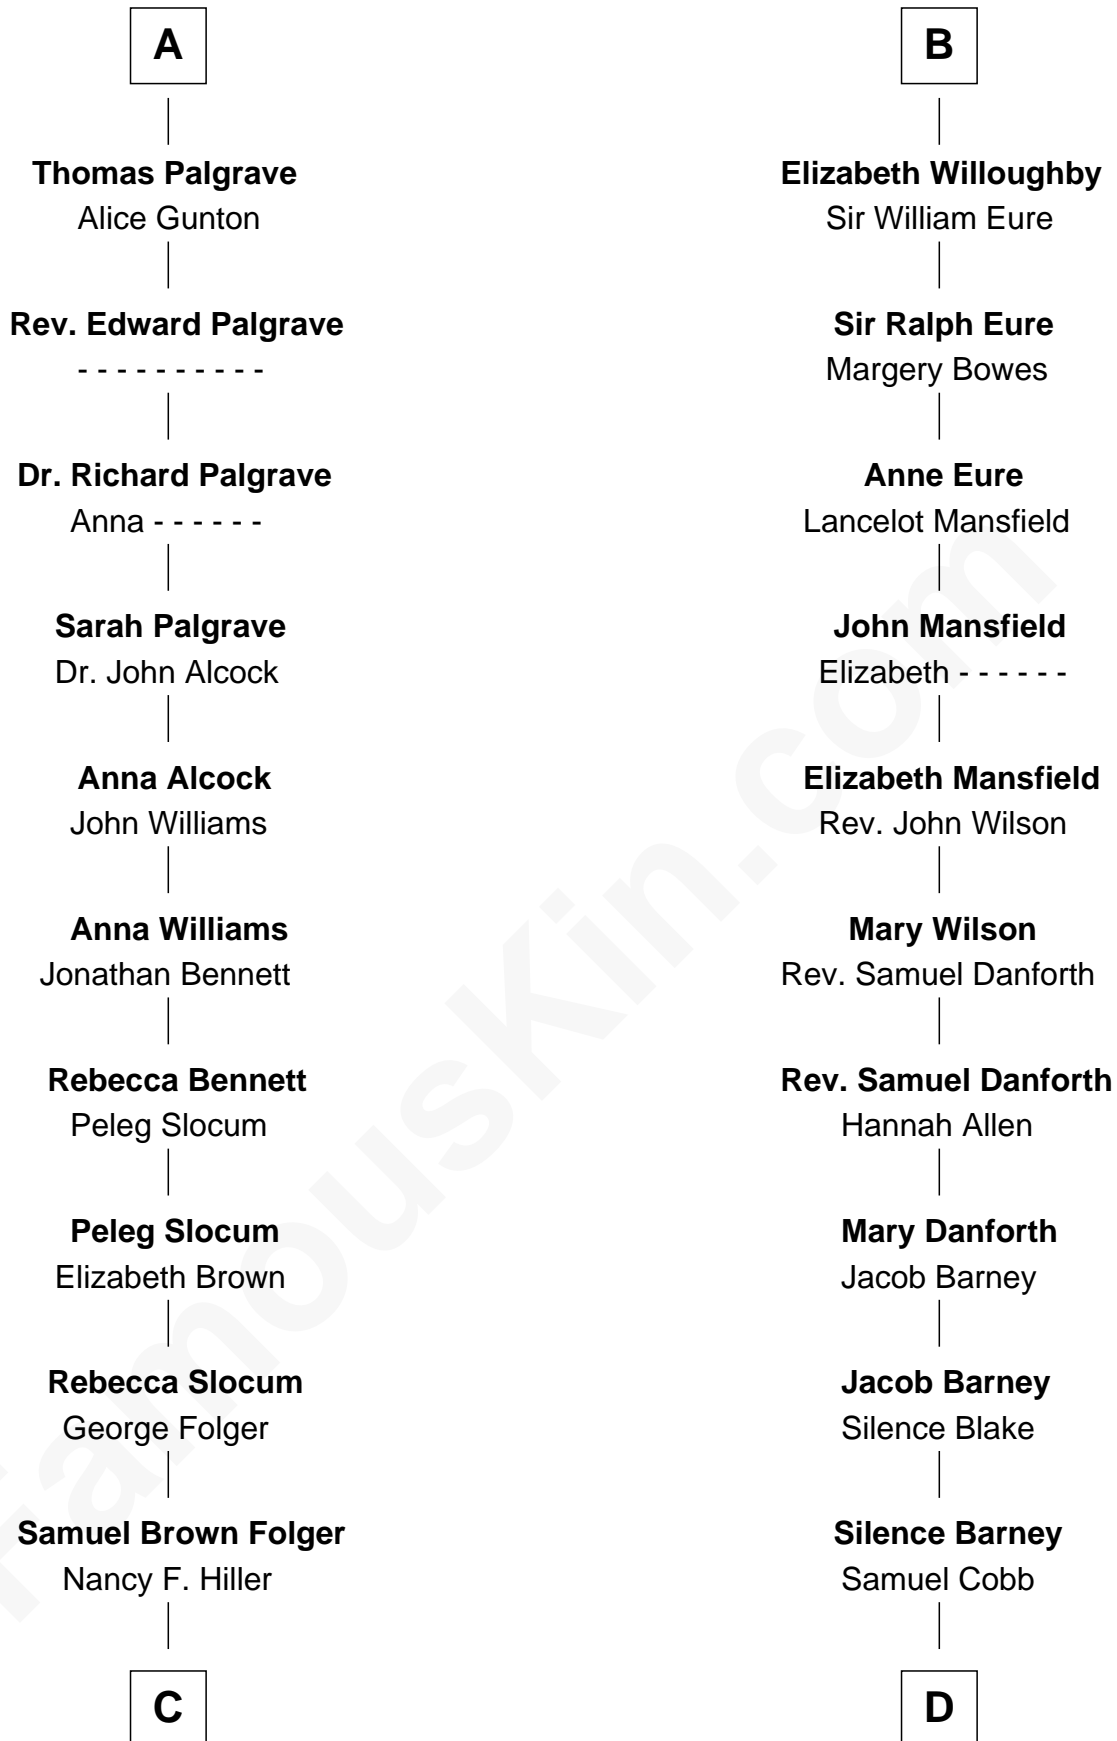

FamousKin.com

Relationship Chart of

Henry Clay Folger

Founder of Folger Shakespeare Library and Chairman of Standard Oil

18th cousin 3 times removed of

Sandra Day O'Connor

First Female U.S. Supreme Court Justice

C

Henry Clay Folger

Eliza Jane Clark

Henry Clay Folger

Chairman of Standard Oil

D

Lettice Carlyle Cobb

Luke Day

Hollis Day

Eliza L. Flanders

Henry Clay Day

Alice Edith Hilton

Henry R. Day

Ada Mae Wilkey

Sandra Day O'Connor

U.S. Supreme Court Justice