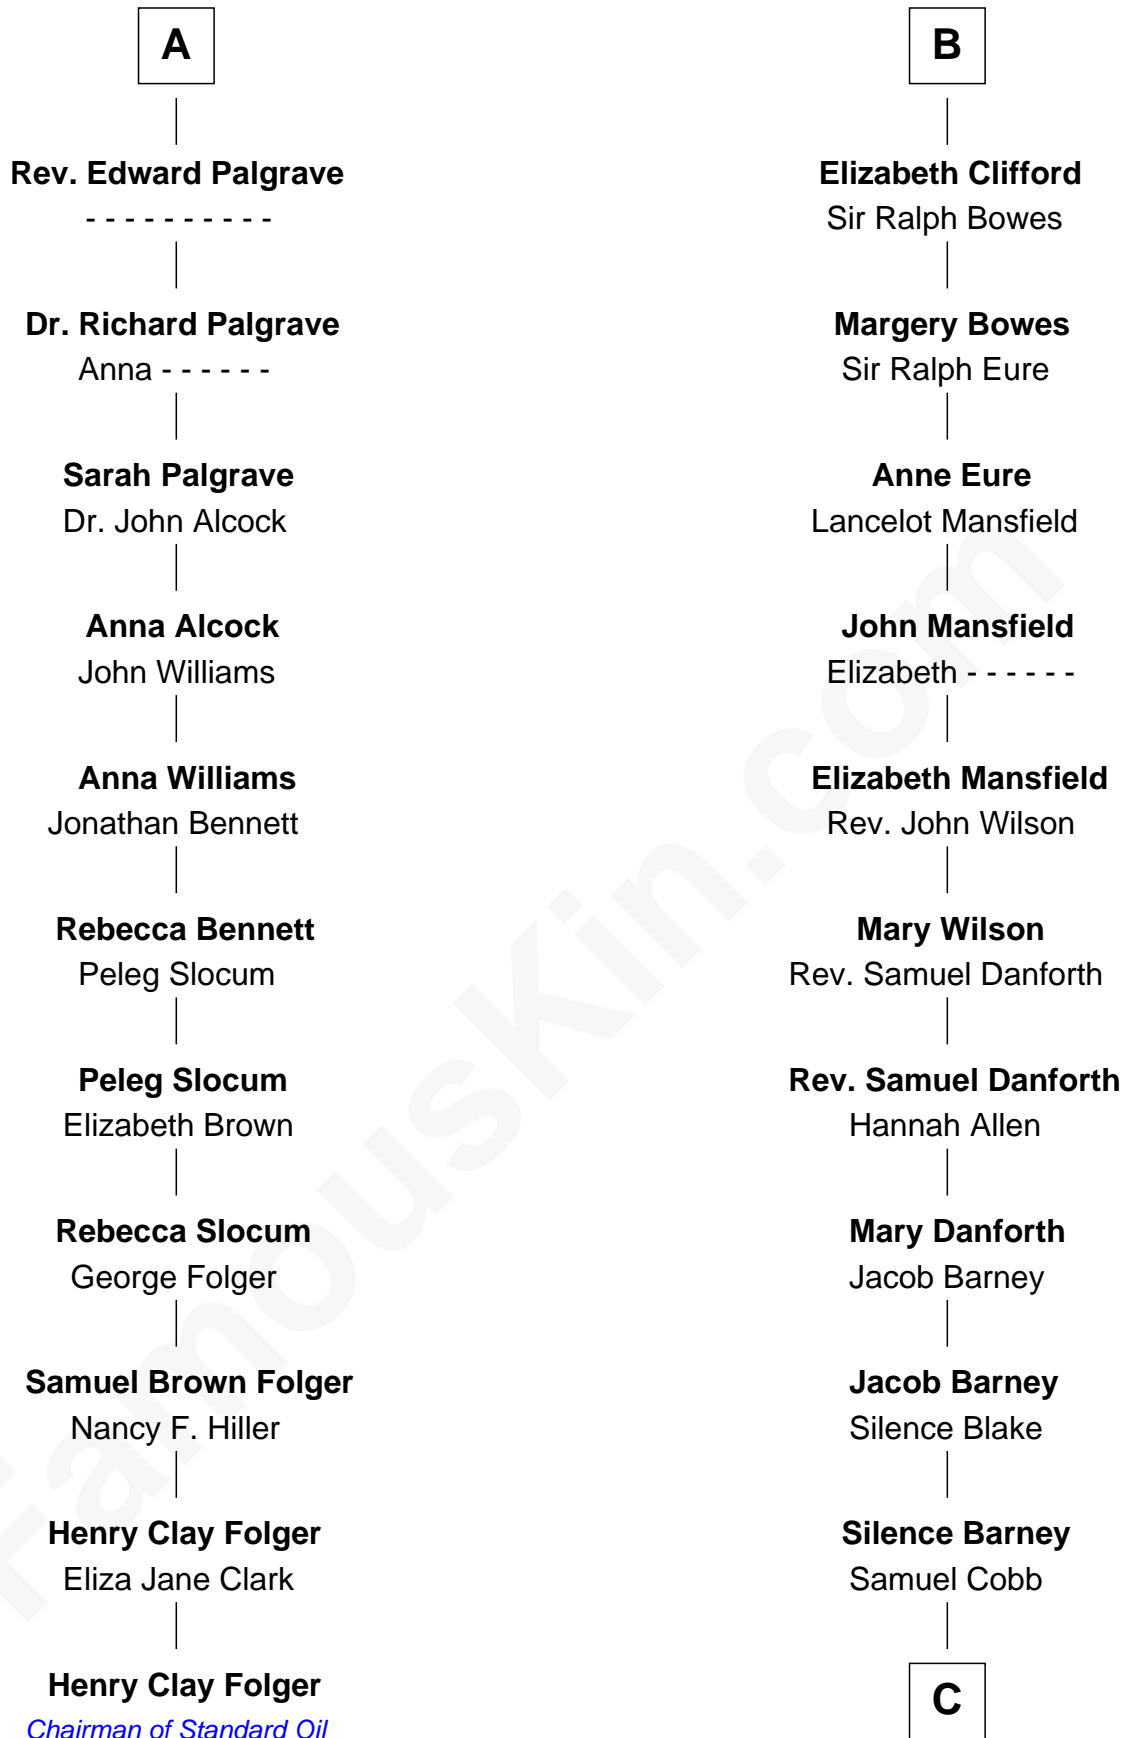

FamousKin.com

Relationship Chart of

Henry Clay Folger

Founder of Folger Shakespeare Library and Chairman of Standard Oil

17th cousin 4 times removed of

Sandra Day O'Connor

First Female U.S. Supreme Court Justice

C

Lettice Carlyle Cobb

Luke Day

Hollis Day

Eliza L. Flanders

Henry Clay Day

Alice Edith Hilton

Henry R. Day

Ada Mae Wilkey

Sandra Day O'Connor

U.S. Supreme Court Justice