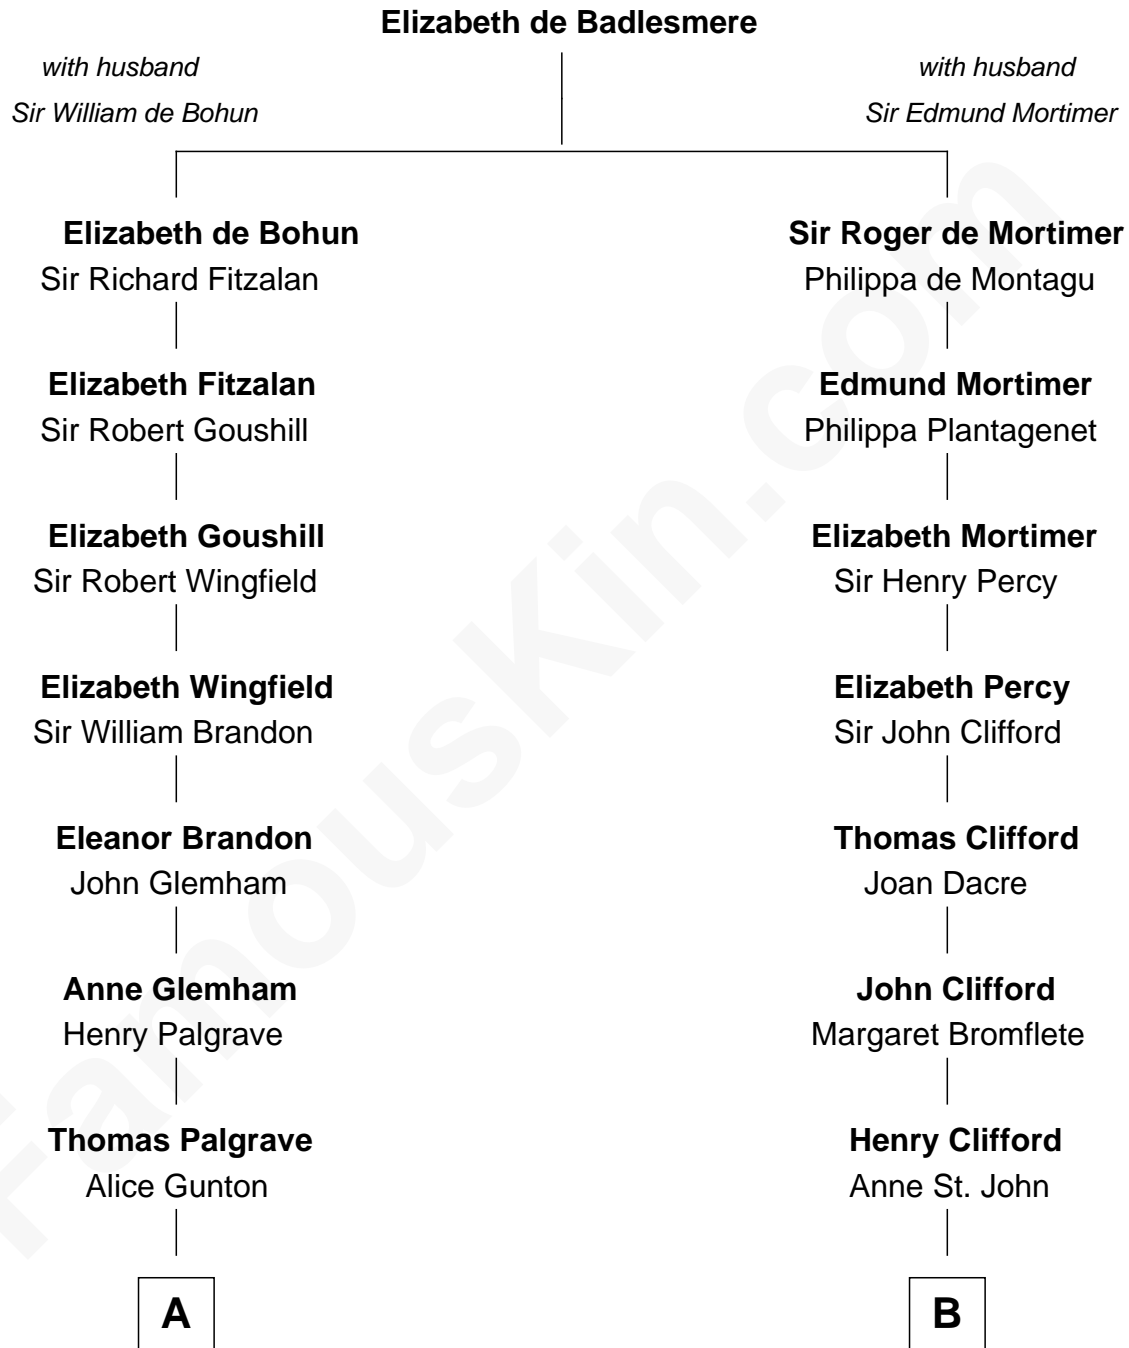

FamousKin.com

Relationship Chart of

Henry Clay Folger

Founder of Folger Shakespeare Library and Chairman of Standard Oil

17th cousin 4 times removed of

Sandra Day O'Connor

First Female U.S. Supreme Court Justice

C

Lettice Carlyle Cobb

Luke Day

Hollis Day

Eliza L. Flanders

Henry Clay Day

Alice Edith Hilton

Henry R. Day