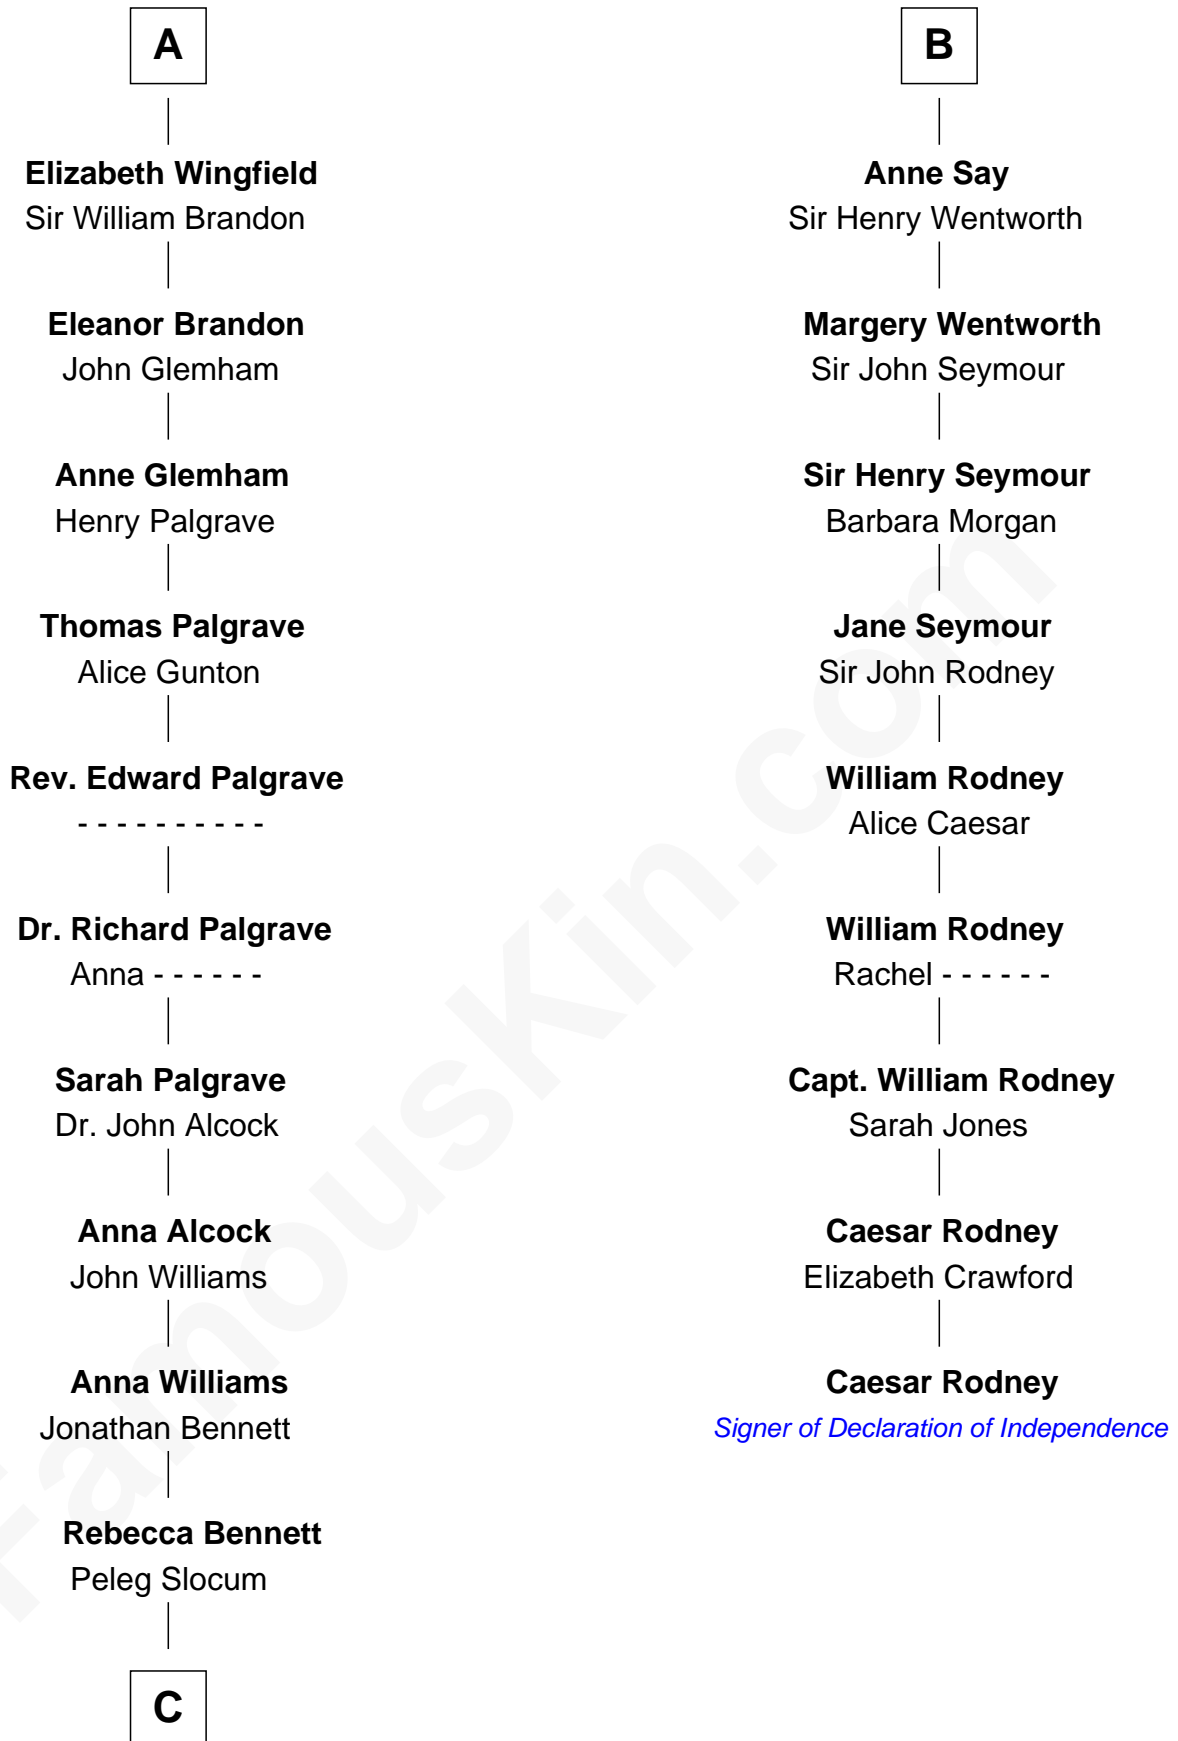

FamousKin.com

Relationship Chart of

Henry Clay Folger

Founder of Folger Shakespeare Library and Chairman of Standard Oil

15th cousin 6 times removed of

Caesar Rodney

Signer of the Declaration of Independence

Sir William de Bohun

Elizabeth de Badlesmere

Elizabeth de Bohun

Sir Richard Fitzalan

Elizabeth Fitzalan

Sir Robert Goushill

Elizabeth Goushill

Sir Robert Wingfield

A

Eleanor de Bohun

Sir John de Verdun

Maud de Verdun

Sir John de Grey

Sir Roger de Grey

Elizabeth de Hastings

Sir Reynold de Grey

Eleanor le Strange

Ida Grey

John Cokayne

Elizabeth Cokayne

Sir Laurence Cheney

Elizabeth Cheney

Sir John Say

B