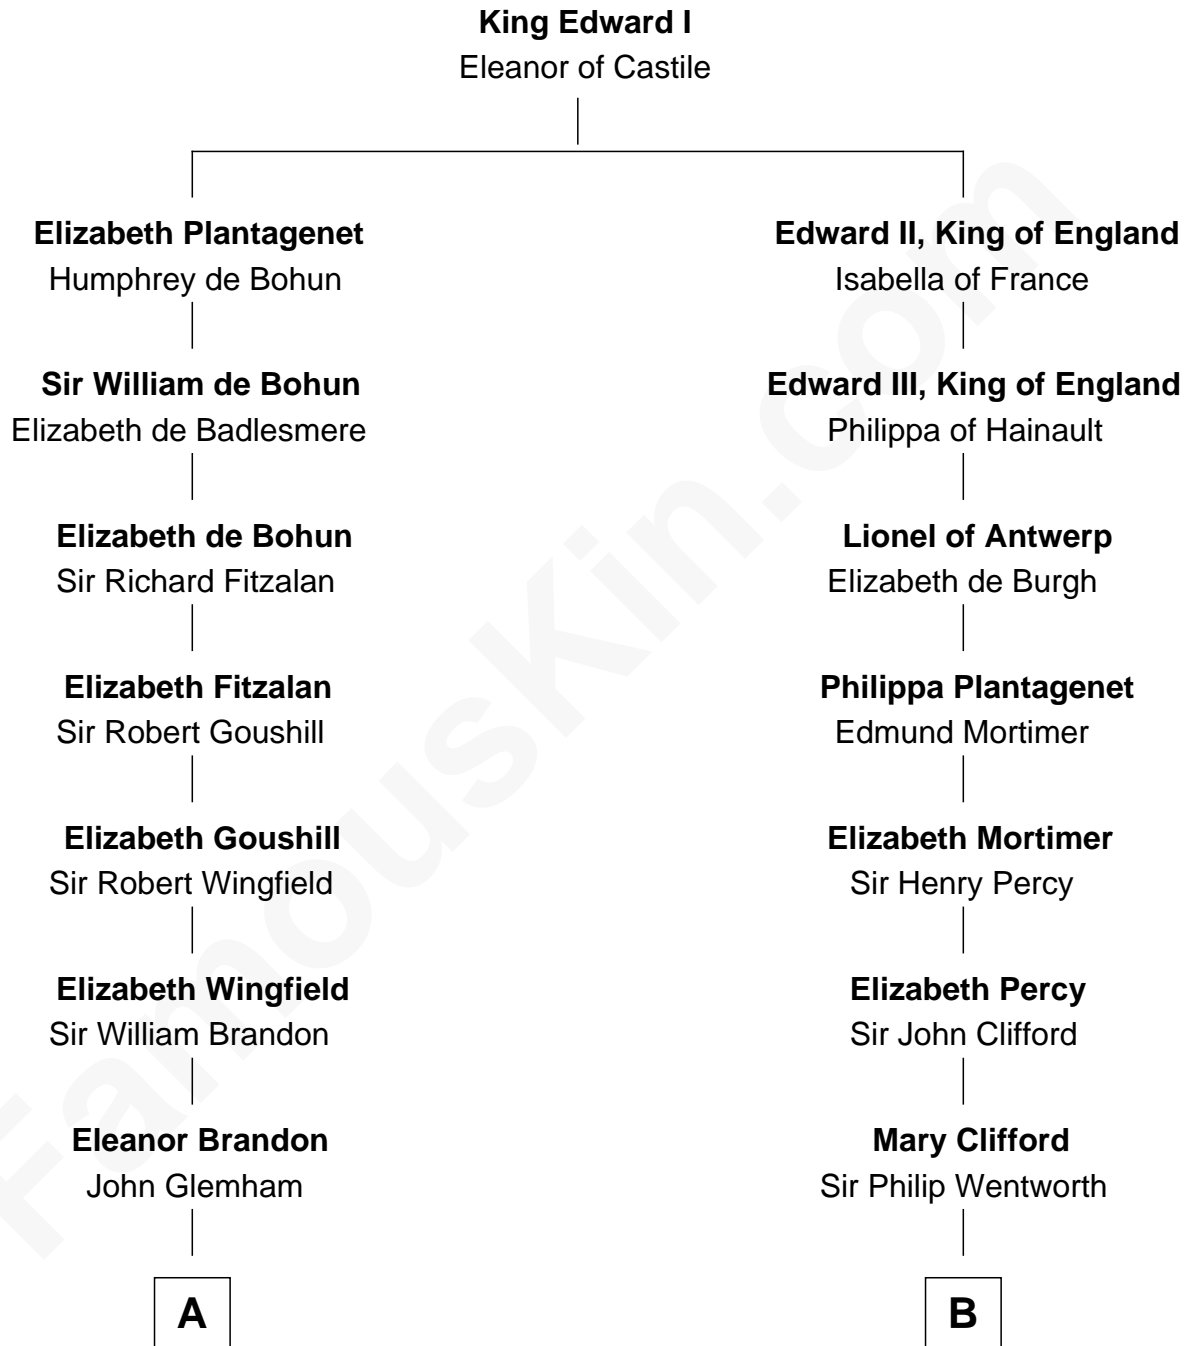

## Relationship Chart of Henry Clay Folger

*Founder of Folger Shakespeare Library and Chairman of Standard Oil*

15th cousin 4 times removed of

**Caesar Rodney**

*Signer of the Declaration of Independence*

**C**

—  
**Samuel Brown Folger**

Nancy F. Hiller

—  
**Henry Clay Folger**

Eliza Jane Clark

—  
**Henry Clay Folger**

*Chairman of Standard Oil*

FamousKin.com