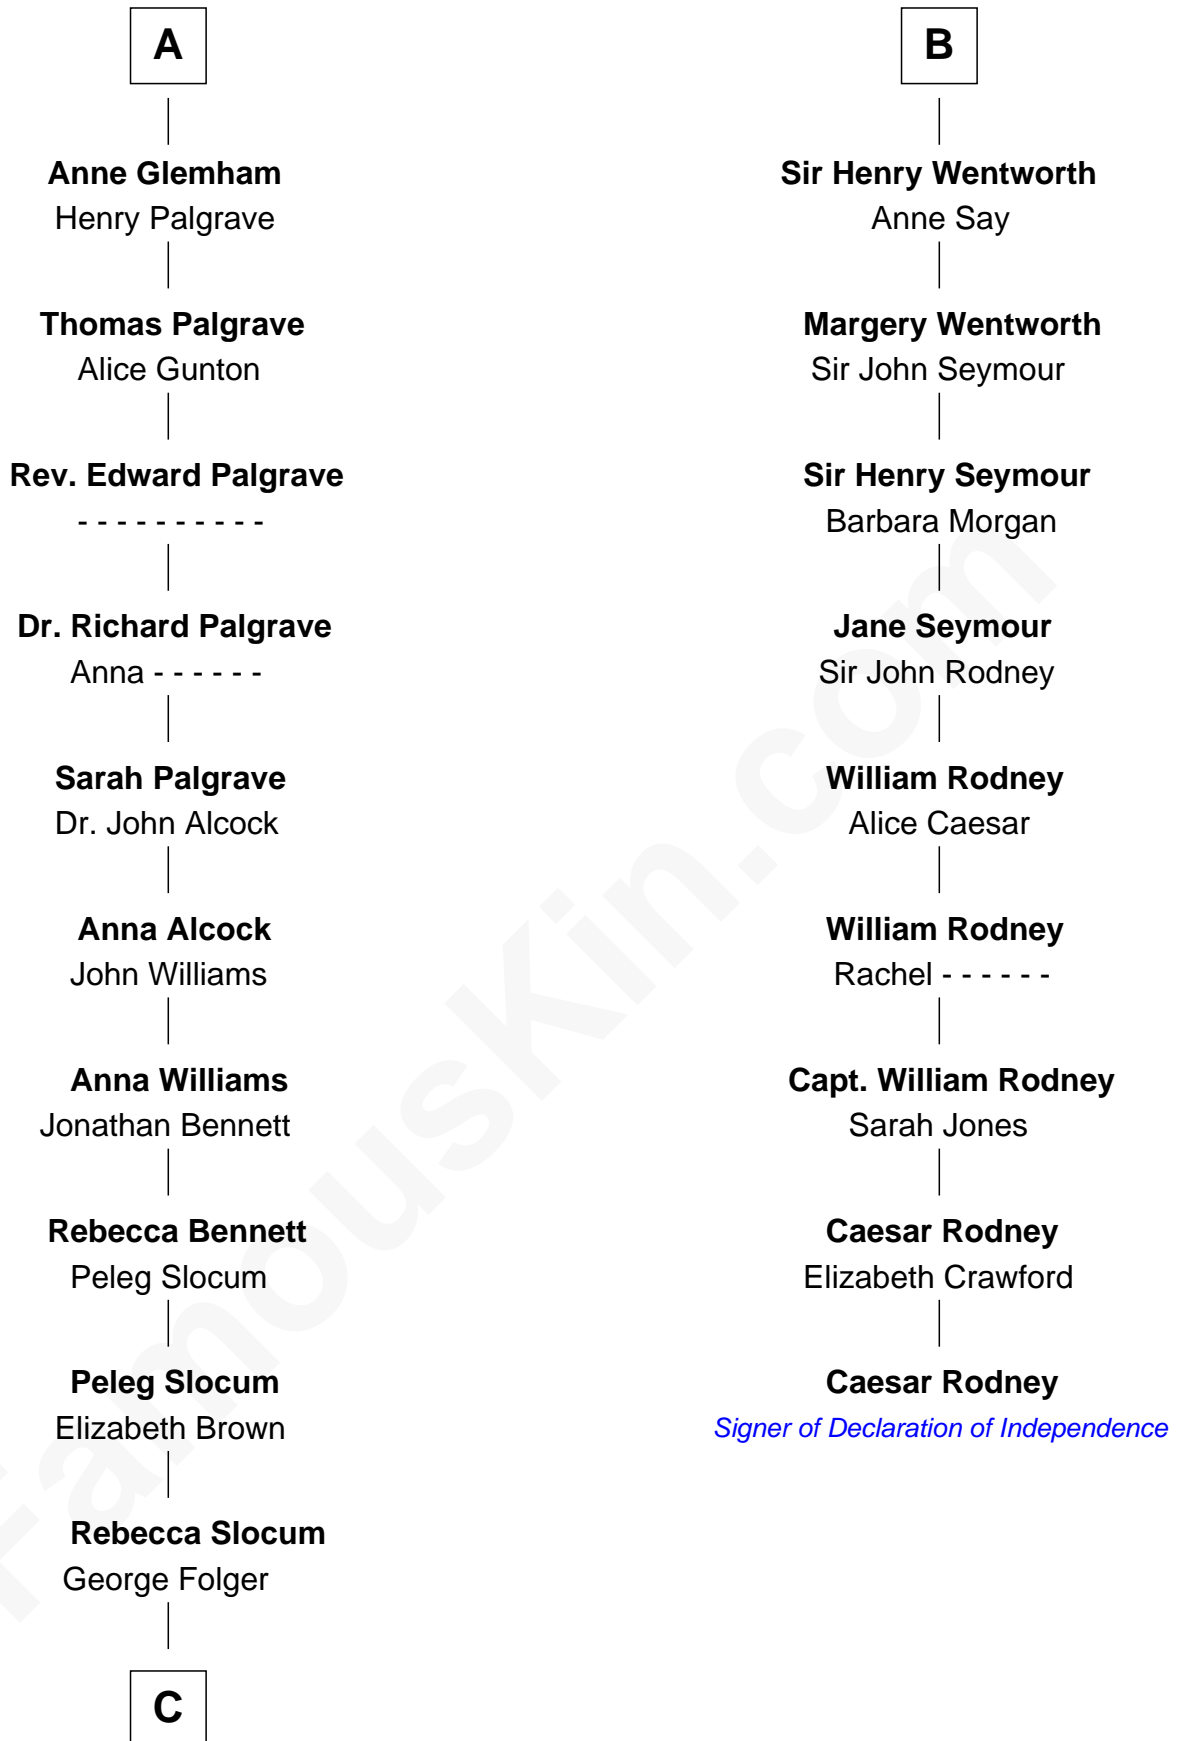

## Relationship Chart of Henry Clay Folger

*Founder of Folger Shakespeare Library and Chairman of Standard Oil*

15th cousin 4 times removed of

**Caesar Rodney**

*Signer of the Declaration of Independence*

**C**

—  
**Samuel Brown Folger**

Nancy F. Hiller

—  
**Henry Clay Folger**

Eliza Jane Clark

—  
**Henry Clay Folger**

*Chairman of Standard Oil*

FamousKin.com