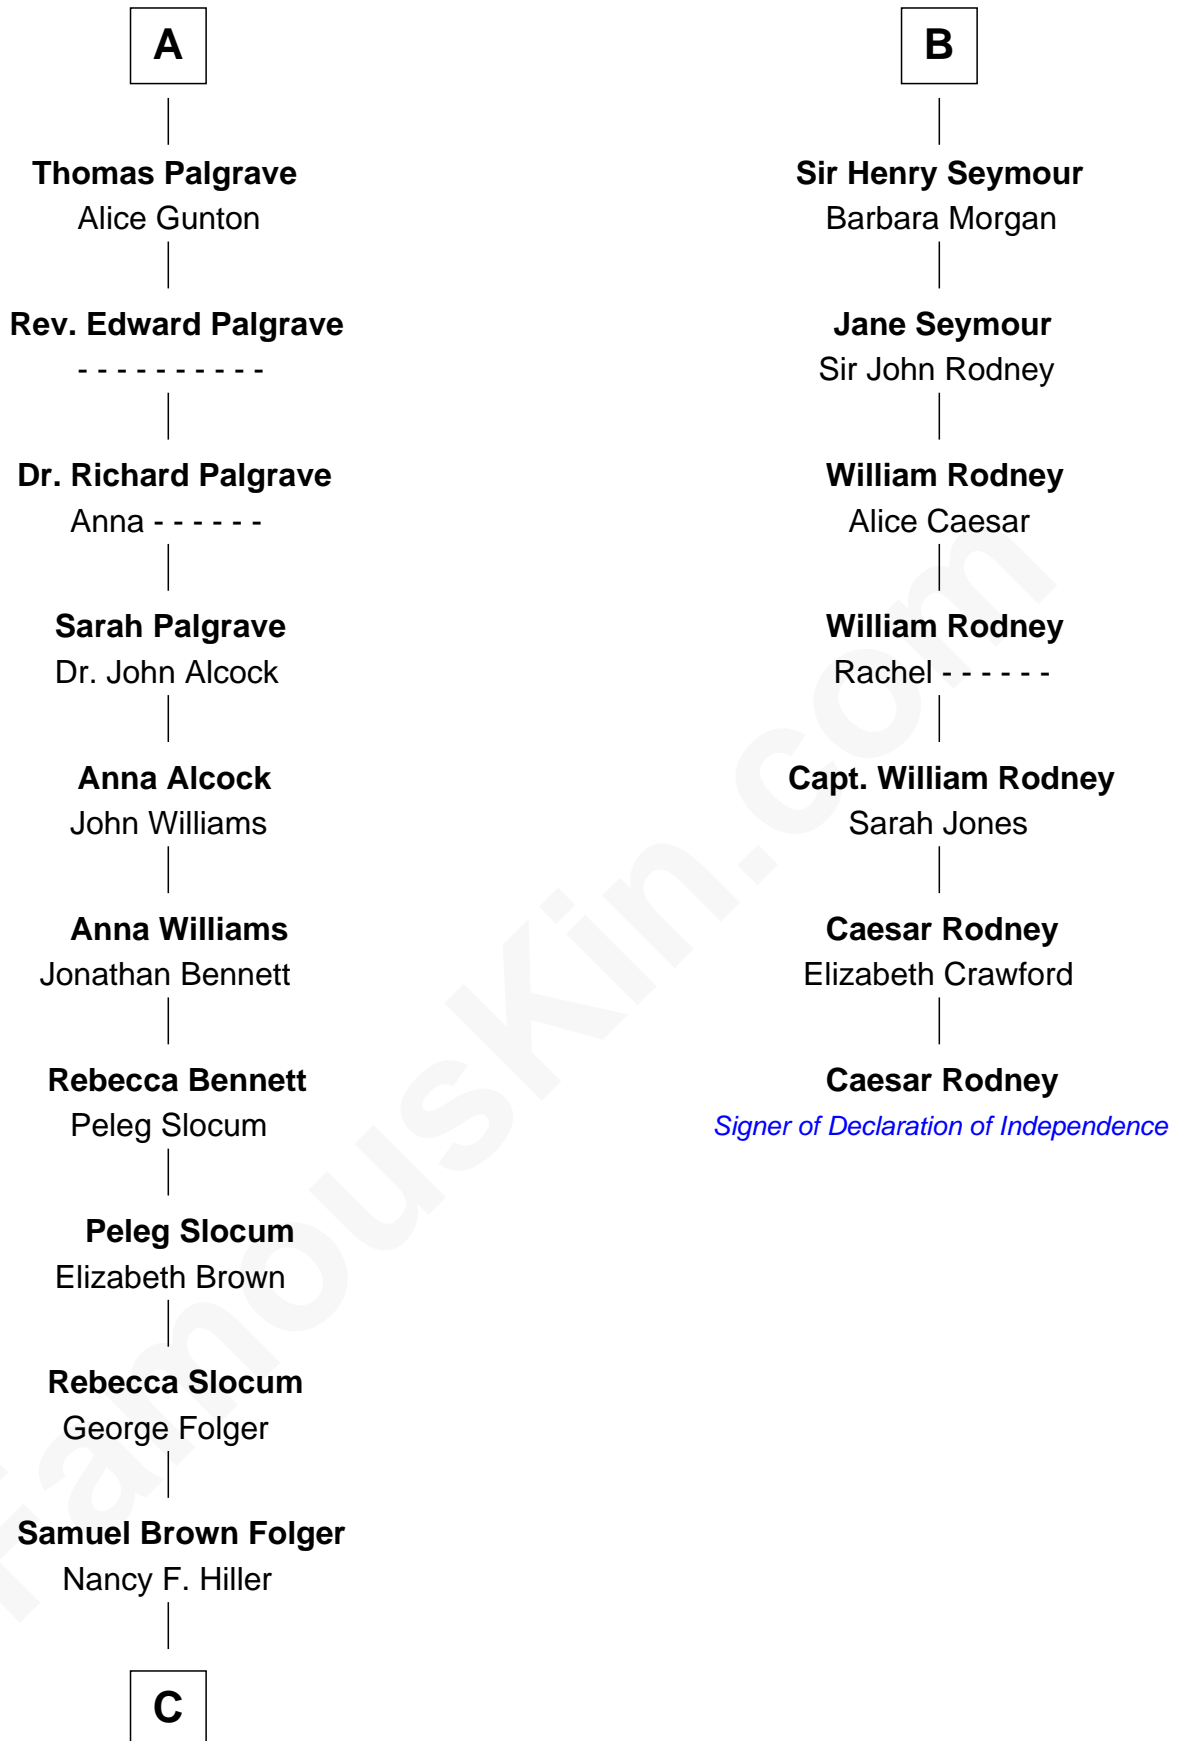

FamousKin.com

Relationship Chart of

Henry Clay Folger

Founder of Folger Shakespeare Library and Chairman of Standard Oil

13th cousin 5 times removed of

Caesar Rodney

Signer of the Declaration of Independence

Mary Plantagenet

Henry de Percy

Sir Henry Percy

Margaret de Neville

Sir Henry Percy

Elizabeth Mortimer

Elizabeth Percy

Sir John Clifford

Mary Clifford

Sir Philip Wentworth

Sir Henry Wentworth

Anne Say

Margery Wentworth

Sir John Seymour

B

C