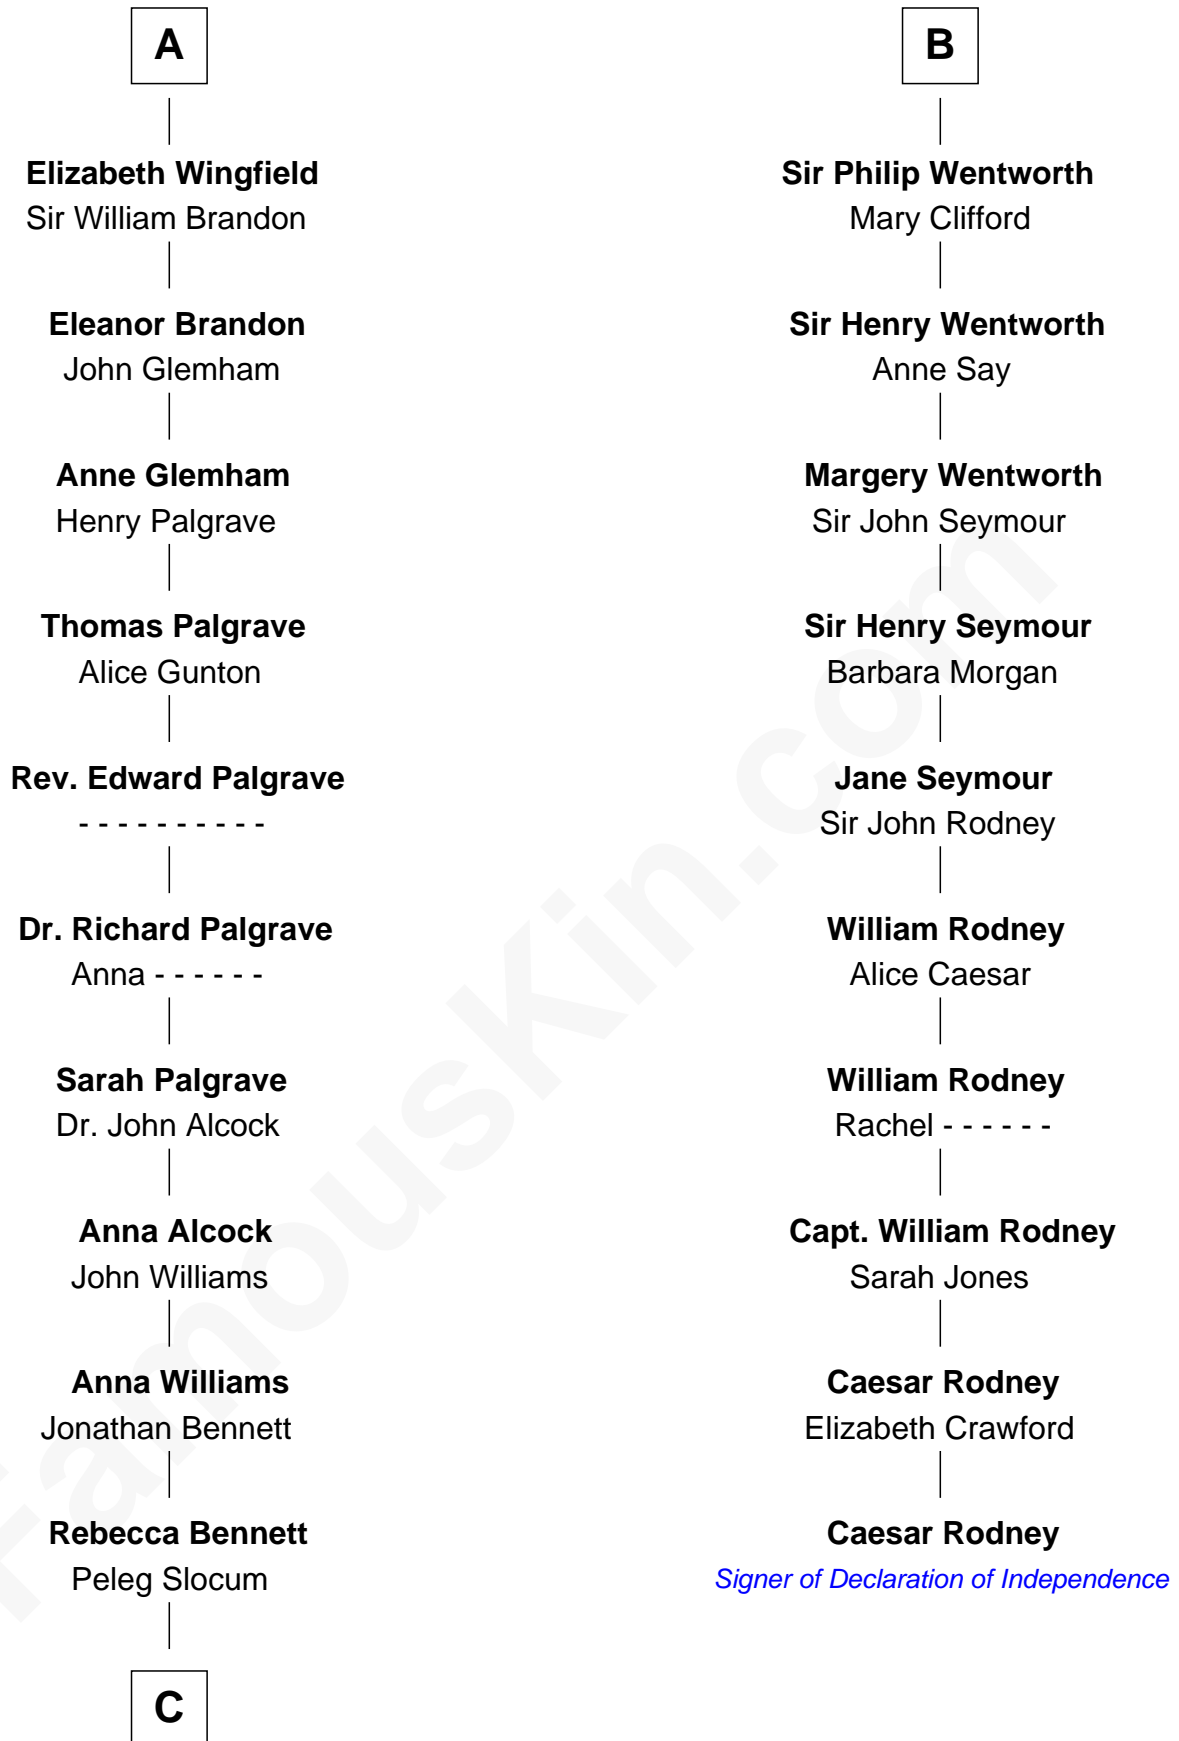

## Relationship Chart of

### Henry Clay Folger

*Founder of Folger Shakespeare Library and Chairman of Standard Oil*

16th cousin 5 times removed of

**Caesar Rodney**

*Signer of the Declaration of Independence*

**C**

**Peleg Slocum**  
Elizabeth Brown

**Rebecca Slocum**  
George Folger

**Samuel Brown Folger**  
Nancy F. Hiller

**Henry Clay Folger**  
Eliza Jane Clark

**Henry Clay Folger**  
*Chairman of Standard Oil*

FamousKin.com